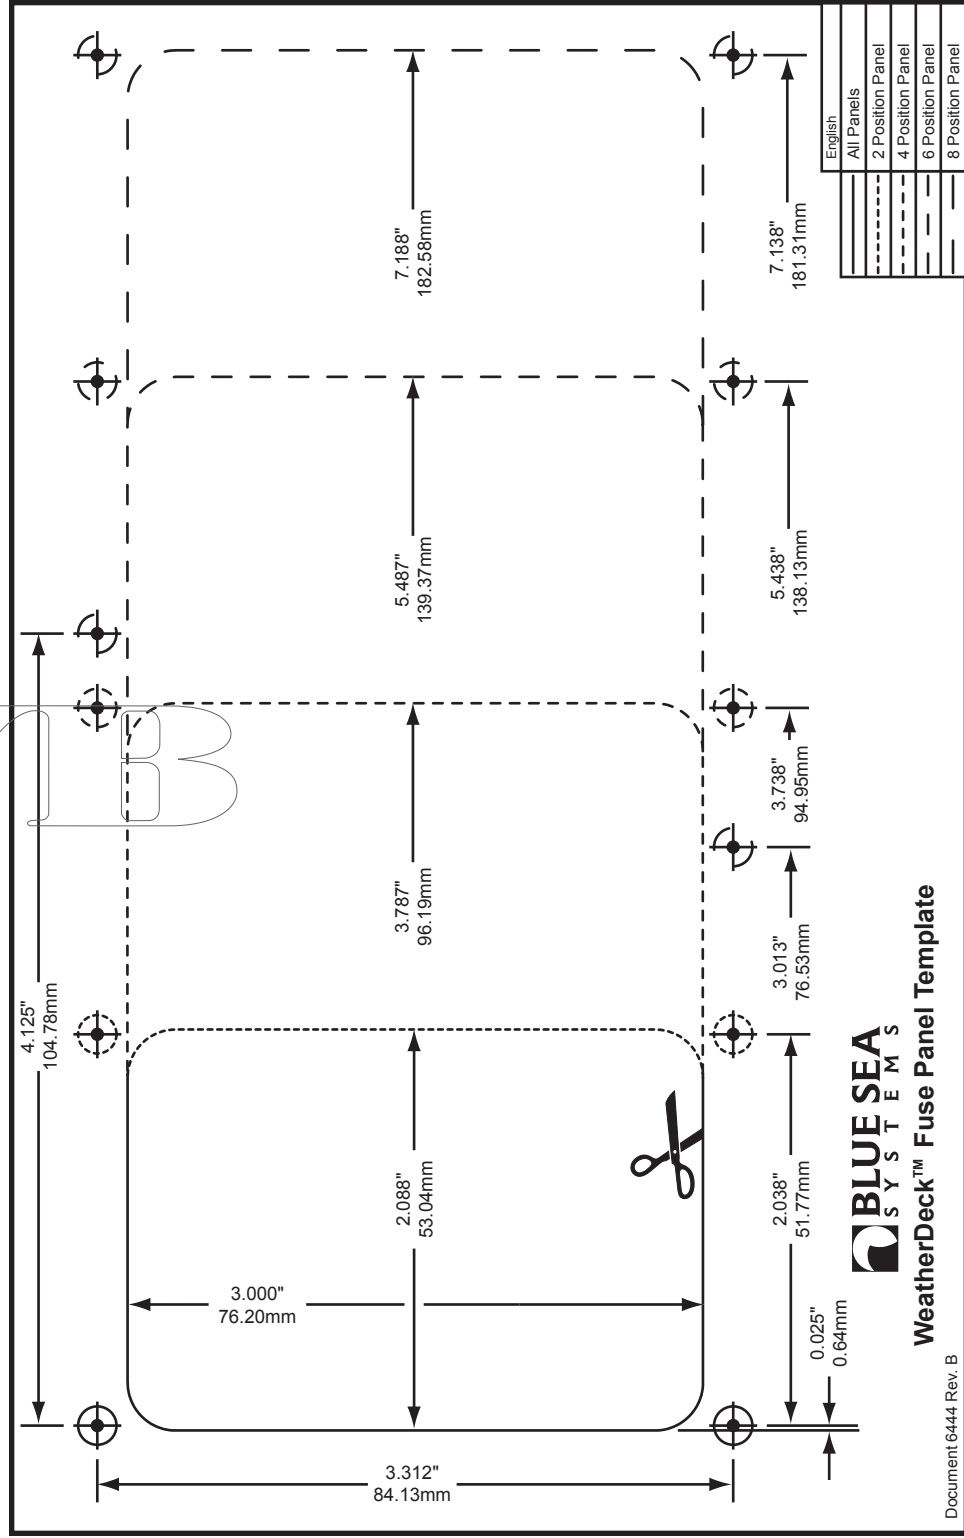

WeatherDeck™ Fuse Panel Template

Document 6444 Rev. B

WeatherDeck™ Fuse Panel Template

Document 6444 Rev. B