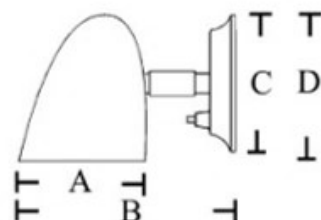

The lights are also available for 12V or 24V G4 halogen bulbs.

	Dimensions mm/in
A	80mm/3.15in
B	130mm/5.12in
C	92mm/3.62in
D	130mm/5.12in

Model	Material	Finish	Bulb/LED	Part. No.
New Classic	Brass	Laquer	G4 5-10W	620H
New Classic	Brass	Laquer	LED 1,2W	620LED
New Classic	Brass	Anthracite	G4 5-10W	620HAN
New Classic	Brass	Anthracite	LED 1,2W	620LEDAN
New Classic	Brass	Chromium	G4 5-10W	621H
New Classic	Brass	Chromium	LED 1,2W	621LED