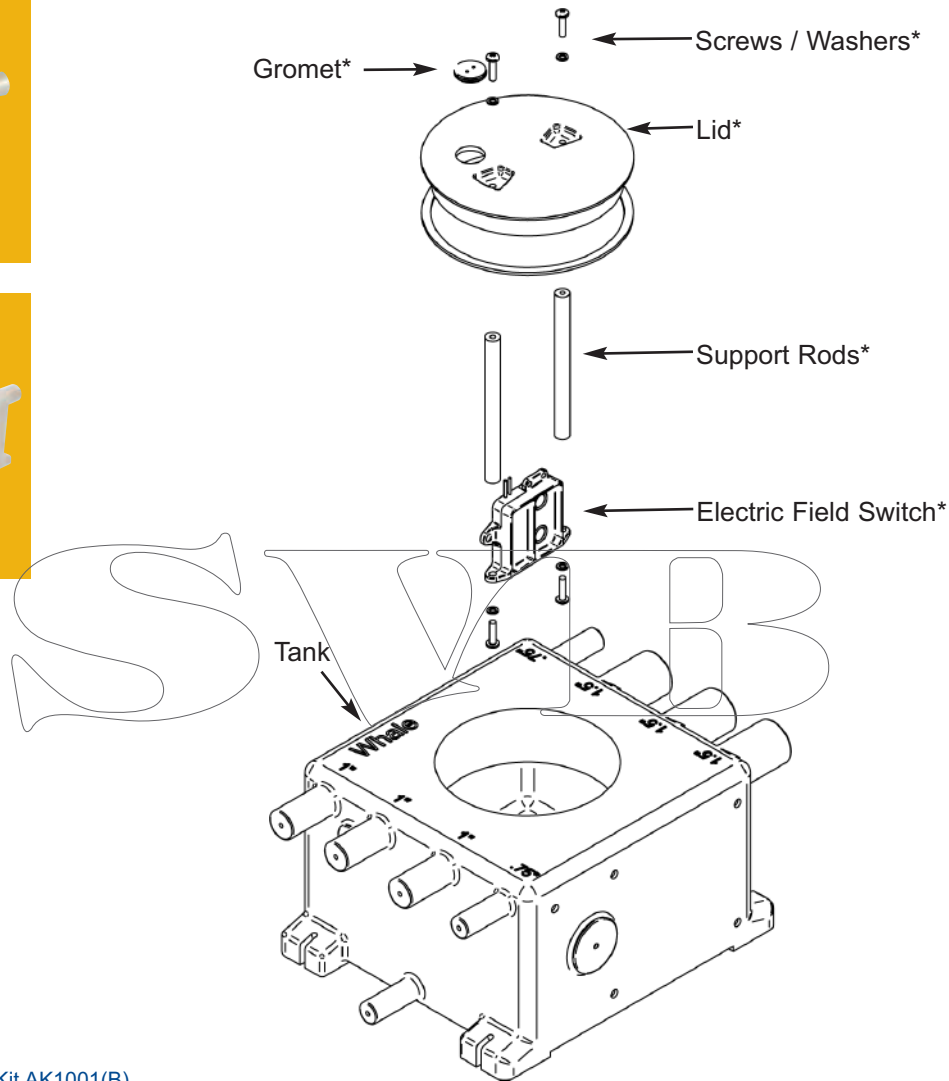

## Grey Waste Tank

#### 8 Ltr and 16 Ltr Grey Waste Tank

\* Contained in Service Kit AK1001(B)

#### AK1001B Tank Lid with Switch built in

Qty	Containing
1	Lid
1	Electric field sensor switch
1	Gromet
2	Support rods
4	Screws
4	Washers

BE9003

AK1001B