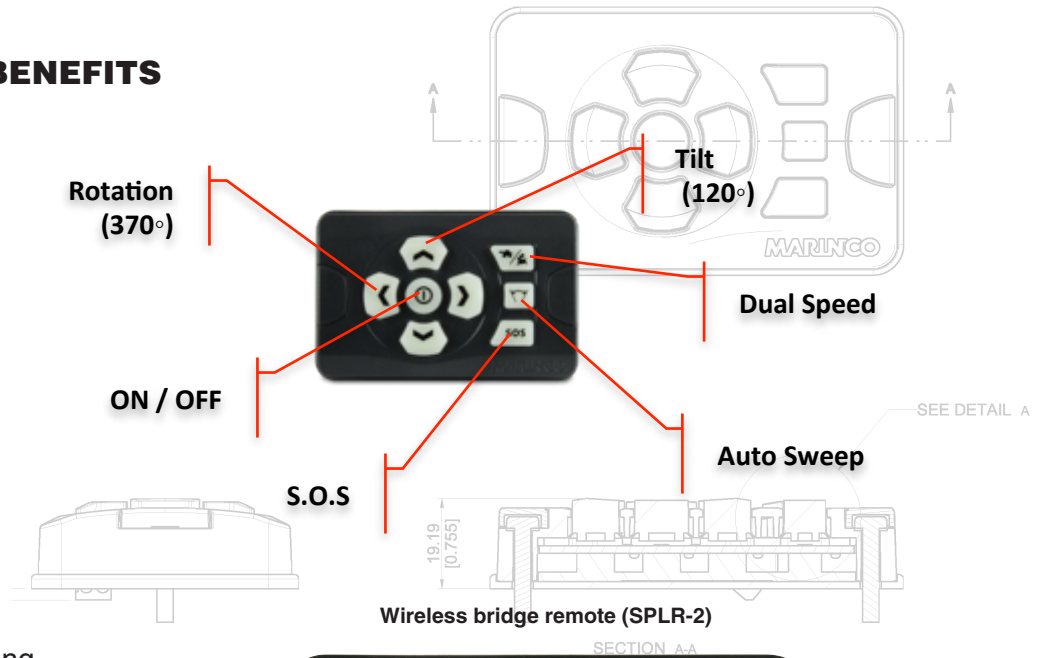

# MARINCO®

Totally enclosed housing with double o-ring sealed base prevents water intrusion to critical components

Wireless control	✓
Sweep	370°
Tilt	120°
Diagonal tilt-Sweep	✓
Auto sweep	✓
SOS	✓
Dual Speed	✓
IP56 Weatherproof housing	✓
Housing Material	ASA Polycarbonate
Lens	Automotive Grade Polycarbonate
Double o-ring sealed base	✓
Motor limit stops	✓
Dual 12V/24V operation	✓
Bulb Type	Halogen
Bulb style	H3
Bulb rating	100 Watt
Peak Beam Intensity	210,000 candella
Peak Beam Distance	917 ft (280 m)
Lux @ 66' (25 m):	525 Lux
Coverage at 66' (25 m):	132 sq ft 12 sq m
Warranty	3 Year
UL	not required
FCC	✓
SAE Tested	
Canada Certified	✓
Tested To:	ANSI/NEMA FL-1

## REMOTE FEATURES AND BENEFITS

- Sweep Rotation (370°)
- Tilt (120°) (75° up, 45° down)
- Dual Speed
- One-touch auto sweep
- One-touch S.O.S.
- Micro-touch pointing accuracy
- Glow in the dark remote buttons
- SPLR-1: IP56 Weatherproof housing, SPLR-2 and SPLR-3: IP54 Weatherproof housing
- Designed for the harsh marine environments – moisture, salt, shock, vibration tested
- Auto programming – no dip switches
- Reverse programmable for spotlights mounted up-side-down
- Wireless bridge remote (standard).
- Wireless handheld remote (optional)
- Hardwired bridge remote (optional)

Marinco's wireless hand-held remote includes the same control functions as the bridge remote and it floats.

Hand-held Wireless remote (SPLR-1)

SECTION B-B

SEE DETAIL B

SECTION A-A

SEE DETAIL A

Wireless control	✓
On/off	✓
Sweep	✓
Tilt	✓
Diagonal tilt-Sweep	✓
Auto sweep	✓
SOS	✓
Dual Speed	✓
SPLR-1: IP56 Weatherproof housing, SPLR-2 and SPLR-3: IP54 Weatherproof housing	✓
Glow in the dark buttons	✓
Wrist lanyard (hand-held)	✓
RF programming	✓
Floatable (hand-held)	✓