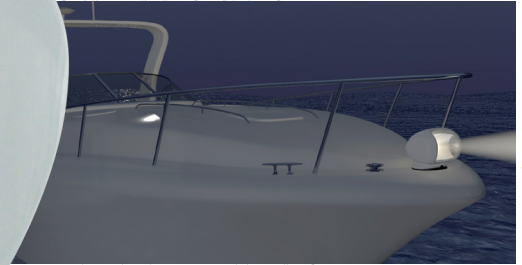

## SPOTLIGHT FEATURES AND BENEFITS

- Bright 100W, H3 Halogen bulb. (replaceable)
- IP56 Weatherproof housing with fully enclosed tilt function
- UV Resistant ASA Polycarbonate housing and lens
- Rich, intense beam pattern
- Double O-Ring sealed housing
- Super-quiet, all-weather motor with limit stops
- One-touch automatic sweep
- One-touch S.O.S.
- Micro-touch pointing accuracy
- Glow in the dark remote buttons
- Designed for the harsh marine environments – moisture, salt, shock, vibration tested
- Easy snap-in mount system (Can be mounted upside-down)
- 370° sweep rotation
- 120° total tilt; +75° and -45° from horizontal
- Wireless dashboard remote is standard
- Wireless handheld and hardwired bridge remotes are optional
- Universal 12 & 24 Volt circuit

# MARINCO®

Totally enclosed housing with double o-ring sealed base prevents water intrusion to critical components

Wireless control	✓
Sweep	370°
Tilt	120°
Diagonal tilt-Sweep	✓
Auto sweep	✓
SOS	✓
Dual Speed	✓
IP56 Weatherproof housing	✓
Housing Material	ASA Polycarbonate
Lens	Automotive Grade Polycarbonate
Double o-ring sealed base	✓
Motor limit stops	✓
Dual 12V/24V operation	✓
Bulb Type	Halogen
Bulb style	H3
Bulb rating	100 Watt
Peak Beam Intensity	210,000 candella
Peak Beam Distance	917 ft (280 m)
Lux @ 66' (25 m):	525 Lux
Coverage at 66' (25 m):	132 sq ft 12 sq m
Warranty	3 Year
UL	not required
FCC	✓
SAE Tested	
Canada Certified	✓
Tested To:	ANSI/NEMA FL-1