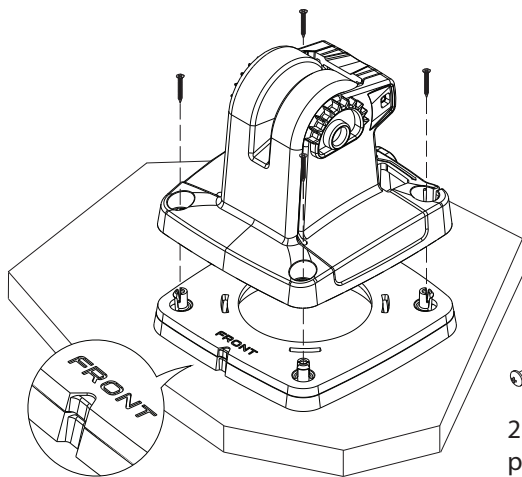

Parts included

Bracket swivel adapter, 1x

Unit to swivel adapter screws, 4x

Swivel adapter to vessel screws, 4x

Mounting 1/2

1

Mounting 2/2

2

4

2.5 mm x 8 mm, 4x
pan-head, self tapping

#10 X 3/4", 4x
pan-head, self tapping

3

5