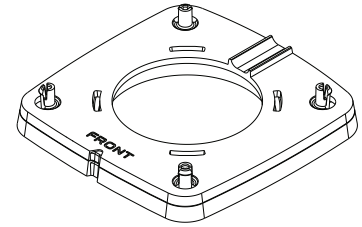

LOWRANCE®

HOOK² 4/5 BRACKET SWIVEL ADAPTER INSTALLATION GUIDE

For product manuals, technical specifications,
certificates and declarations refer to the product
website:

www.lowrance.com

* 9 8 8 - 1 2 0 1 5 - 0 0 1 *

Parts included

Bracket swivel adapter, 1x

Unit to swivel adapter screws, 4x

Swivel adapter to vessel screws, 4x

Mounting 1/2

1

Mounting 2/2

2

4

2.5 mm x 8 mm, 4x
pan-head, self tapping

#10 X 3/4", 4x
pan-head, self tapping

3

5