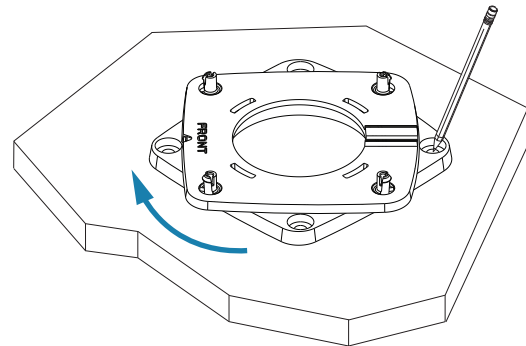

LOWRANCE®

HOOK² 4/5 BRACKET SWIVEL ADAPTER INSTALLATION GUIDE

For product manuals, technical specifications,
certificates and declarations refer to the product
website:

www.lowrance.com

* 9 8 8 - 1 2 0 1 5 - 0 0 1 *

Parts included

Bracket swivel adapter, 1x

Unit to swivel adapter screws, 4x

Swivel adapter to vessel screws, 4x

Mounting 1/2

1

Mounting 2/2

2

4

2.5 mm x 8 mm, 4x
pan-head, self tapping

#10 X 3/4", 4x
pan-head, self tapping

3

5