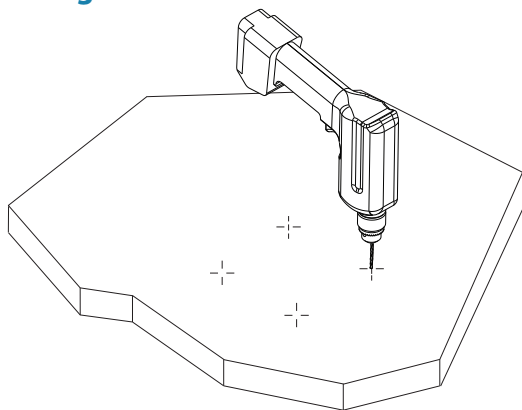

Parts included

Bracket swivel adapter, 1x

Unit to swivel adapter screws, 4x

Swivel adapter to vessel screws, 4x

Mounting 1/2

1

Mounting 2/2

2

4

2.5 mm x 8 mm, 4x
pan-head, self tapping

#10 X 3/4", 4x
pan-head, self tapping

3

5