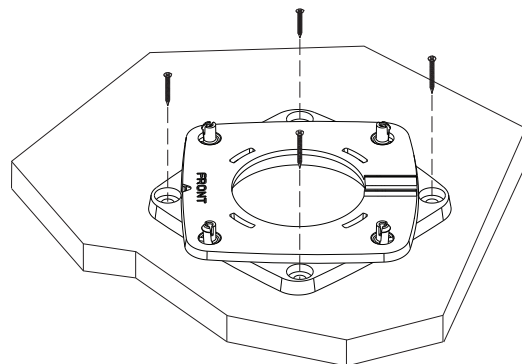

Parts included

Bracket swivel adapter, 1x

Unit to swivel adapter screws, 4x

Swivel adapter to vessel screws, 4x

Mounting 1/2

1

Mounting 2/2

2

4

2.5 mm x 8 mm, 4x
pan-head, self tapping

#10 X 3/4", 4x
pan-head, self tapping

3

5