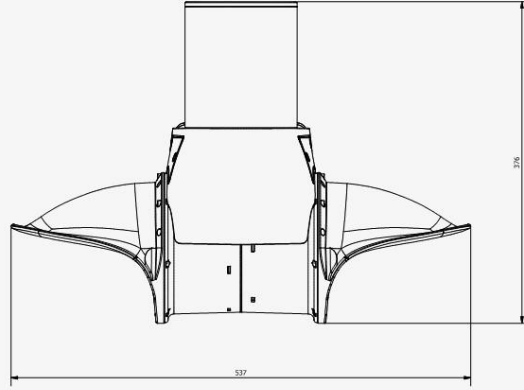

Measurements SX35 & SX50 with cowls

All measurements in mm