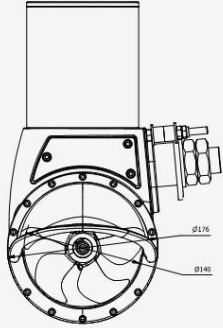

Measurements SX35 & SX50 with cowls

All measurements in mm