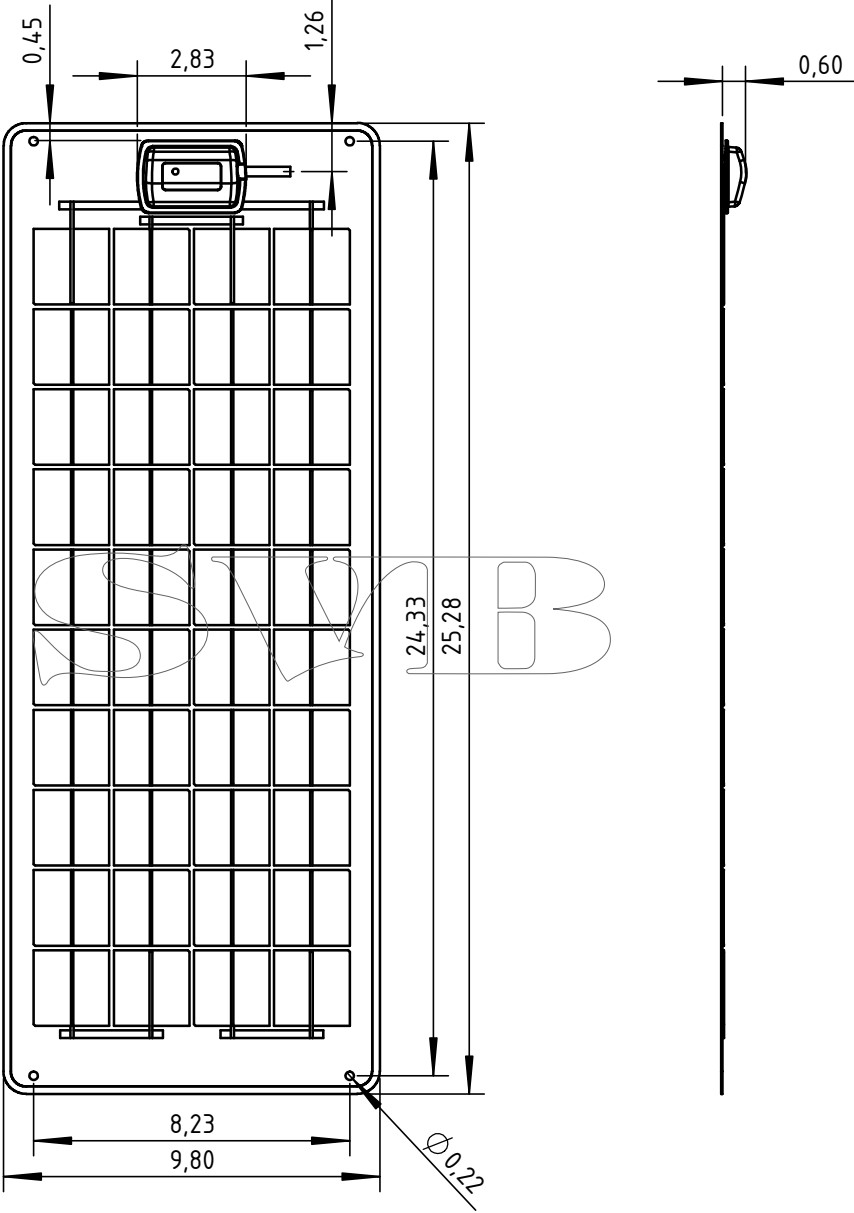

Solarmodul SW-3061

dimensions in inch

SunWare GmbH & Co KG

dimensions in inch

Solarmodul SW-3063

dimensions in inch

dimensions in inch

dimensions in inch

Solarmodul SW-3066

dimensions in inch

SunWare GmbH & Co KG

Solarmodul SW-3265

dimensions in inch

SunWare GmbH & Co KG

Solarmodul SW-3266

dimensions in inch

SunWare GmbH & Co KG

Solarmodul SW-5065

dimensions in inch

SunWare GmbH & Co KG

Solarmodul SW-5066

dimensions in inch

SunWare GmbH & Co KG

SunWare Solarmodul TX-12039