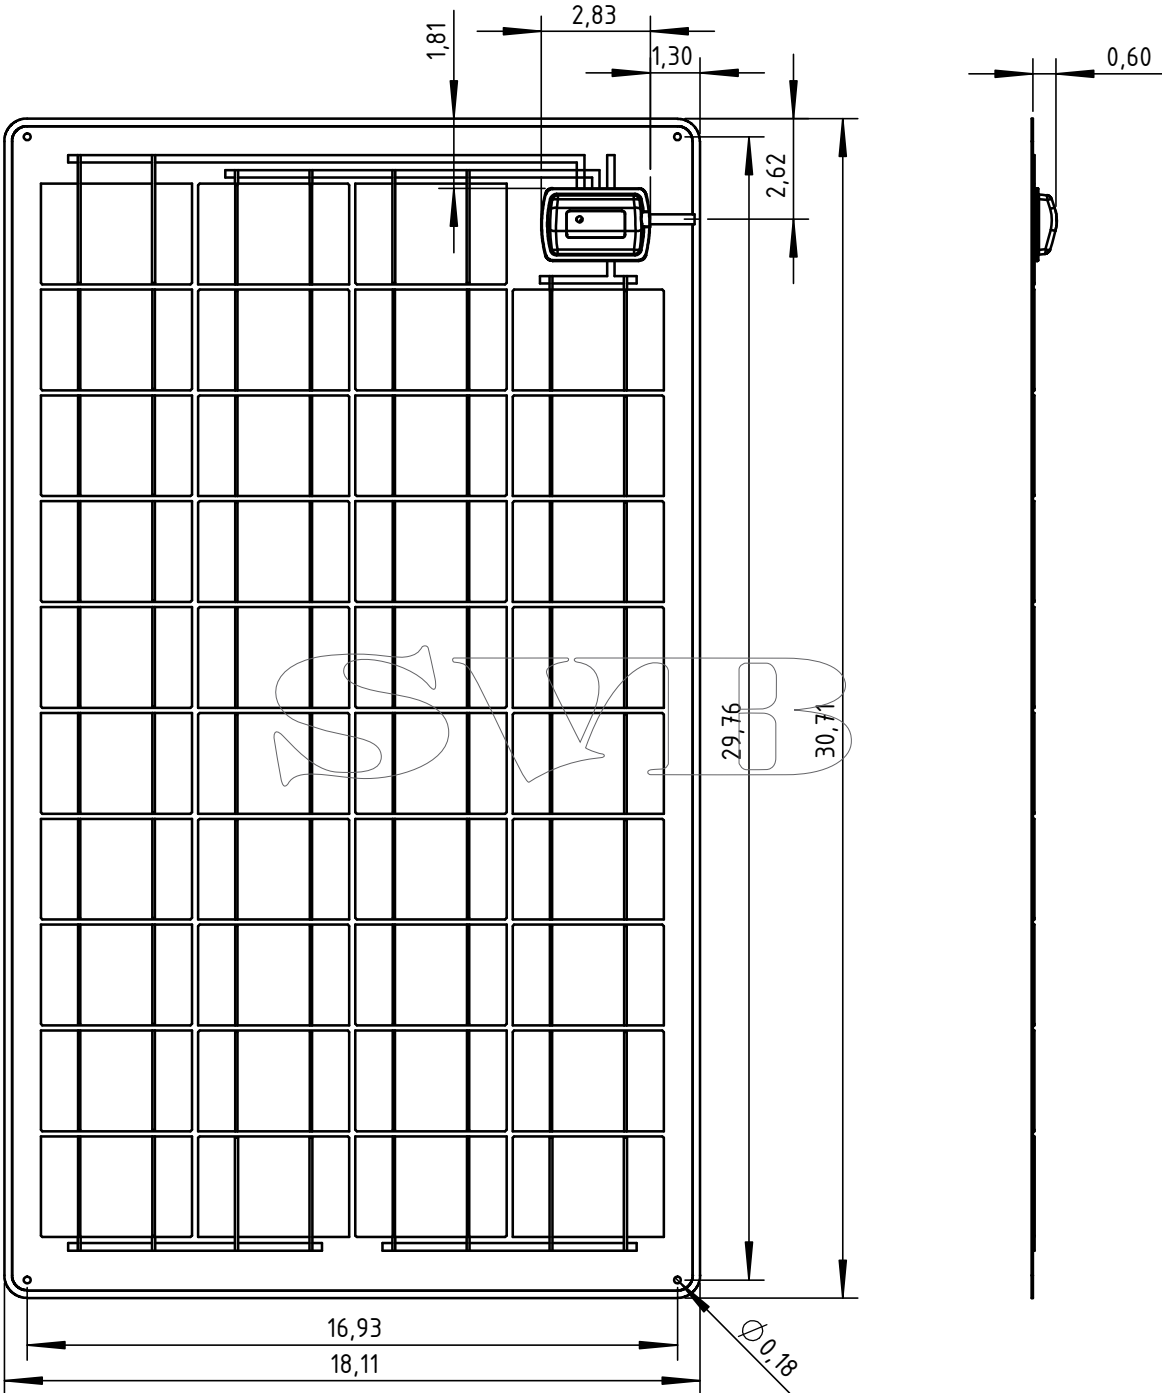

Solarmodul SW-3061

dimensions in inch

SunWare GmbH & Co KG

dimensions in inch

Solarmodul SW-3063

dimensions in inch

dimensions in inch

dimensions in inch

Solarmodul SW-3066

dimensions in inch

SunWare GmbH & Co KG

Solarmodul SW-3265

dimensions in inch

SunWare GmbH & Co KG

Solarmodul SW-3266

dimensions in inch

SunWare GmbH & Co KG

Solarmodul SW-5065

dimensions in inch

SunWare GmbH & Co KG

Solarmodul SW-5066

dimensions in inch

SunWare GmbH & Co KG

SunWare Solarmodul TX-12039