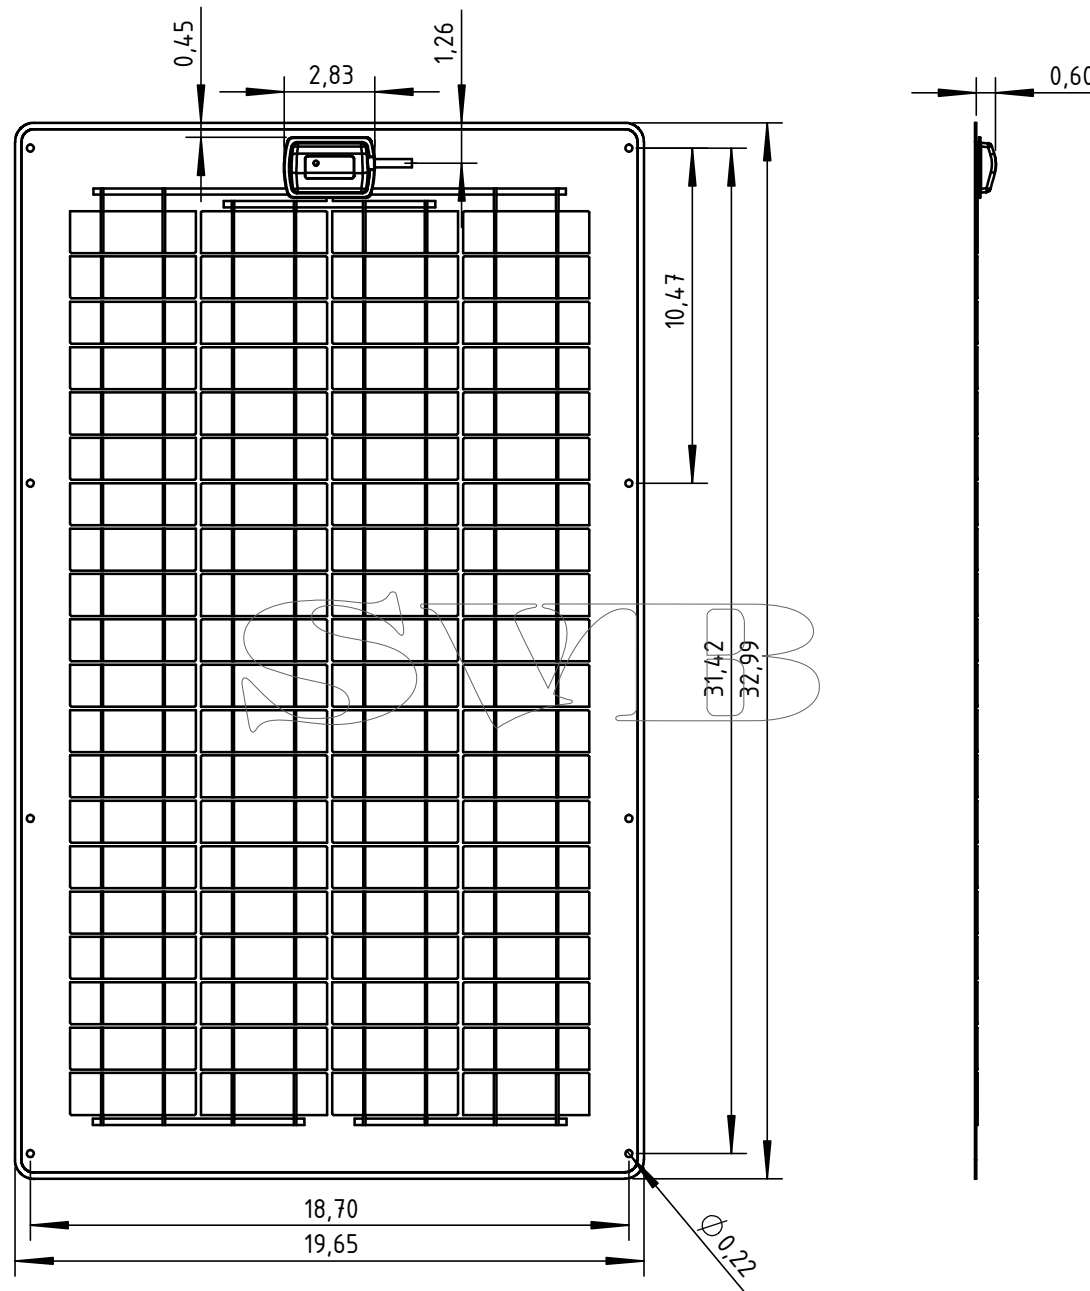

Solarmodul SW-3061

dimensions in inch

SunWare GmbH & Co KG

dimensions in inch

Solarmodul SW-3063

dimensions in inch

dimensions in inch

dimensions in inch

Solarmodul SW-3066

dimensions in inch

SunWare GmbH & Co KG

Solarmodul SW-3265

dimensions in inch

SunWare GmbH & Co KG

Solarmodul SW-3266

dimensions in inch

SunWare GmbH & Co KG

Solarmodul SW-5065

dimensions in inch

SunWare GmbH & Co KG

Solarmodul SW-5066

dimensions in inch

SunWare GmbH & Co KG

SunWare Solarmodul TX-12039