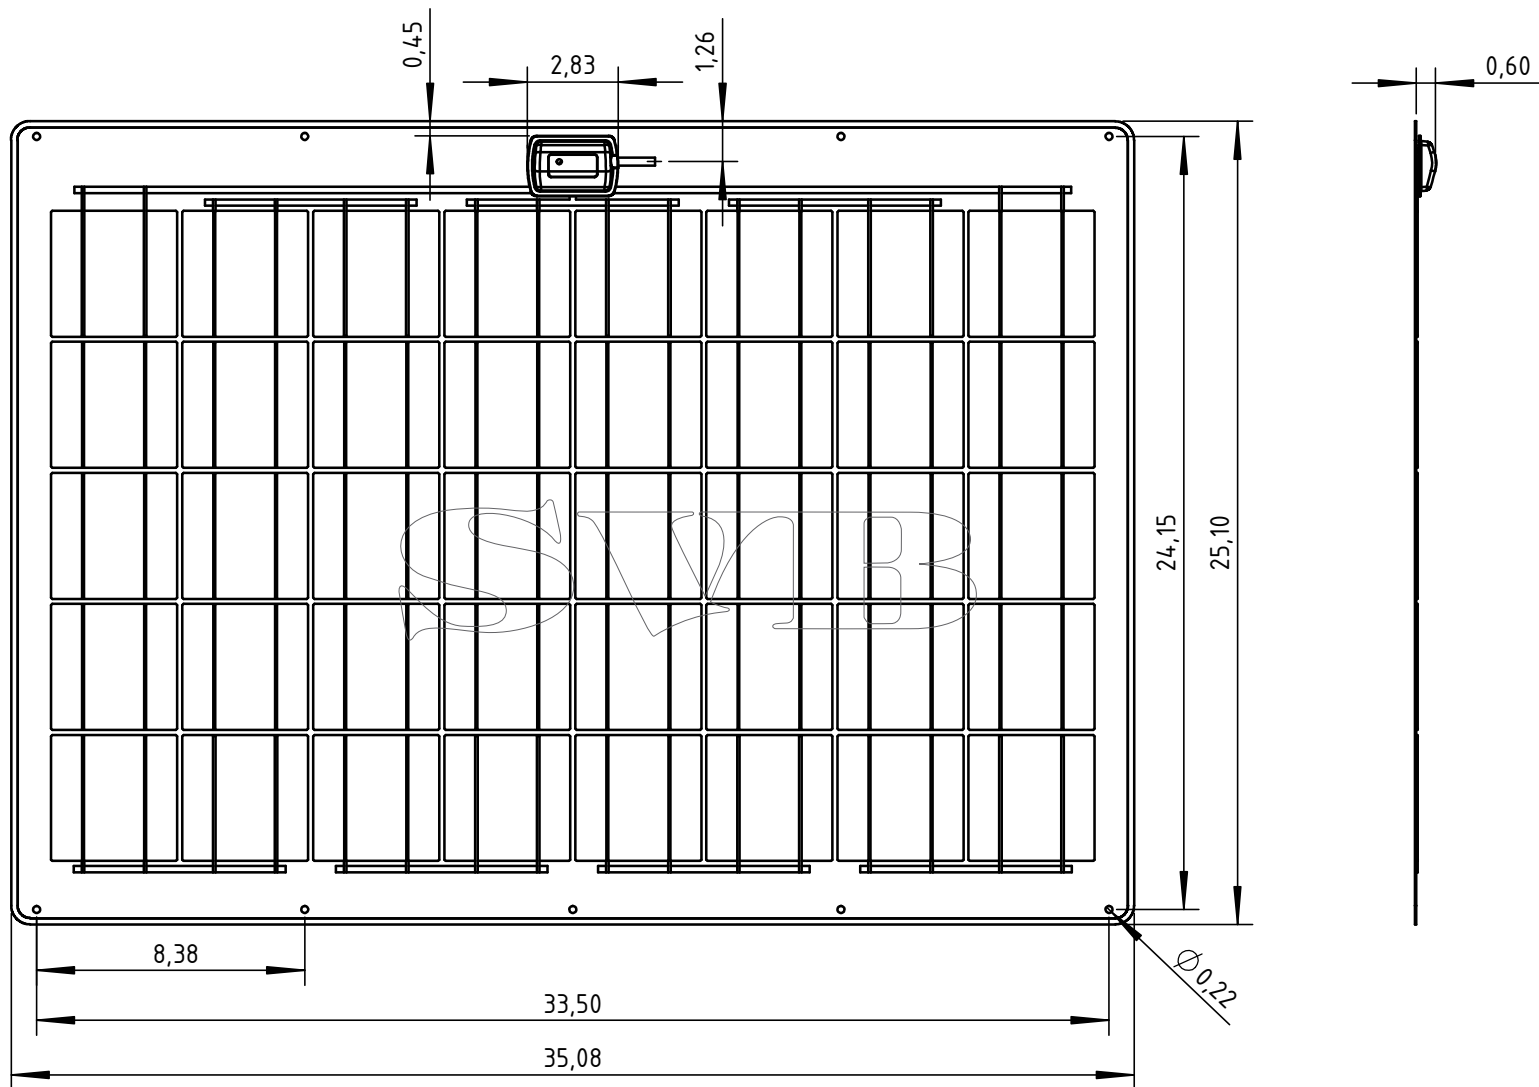

Solarmodul SW-3061

dimensions in inch

SunWare GmbH & Co KG

dimensions in inch

Solarmodul SW-3063

dimensions in inch

dimensions in inch

dimensions in inch

Solarmodul SW-3066

dimensions in inch

SunWare GmbH & Co KG

Solarmodul SW-3265

dimensions in inch

SunWare GmbH & Co KG

Solarmodul SW-3266

dimensions in inch

SunWare GmbH & Co KG

Solarmodul SW-5065

dimensions in inch

SunWare GmbH & Co KG

Solarmodul SW-5066

dimensions in inch

SunWare GmbH & Co KG

SunWare Solarmodul TX-12039