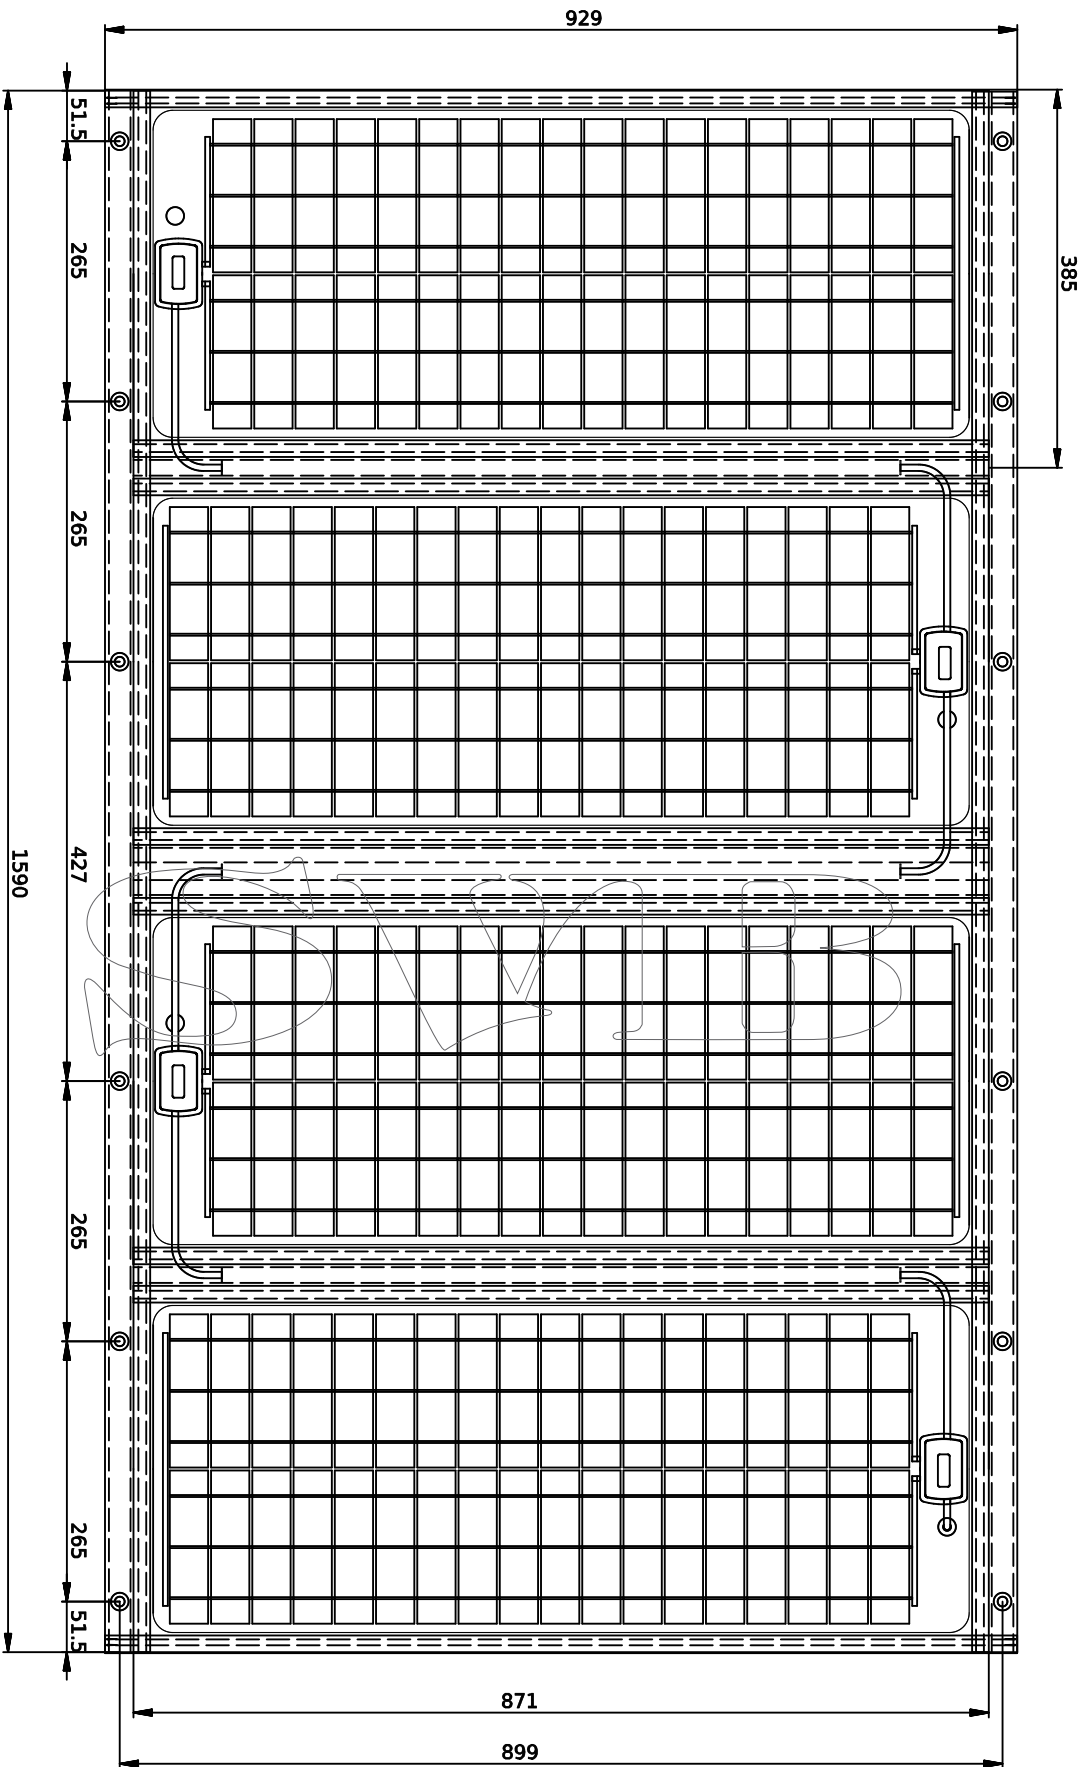

Solarmodul SW-3061

dimensions in inch

SunWare GmbH & Co KG

dimensions in inch

Solarmodul SW-3063

dimensions in inch

dimensions in inch

dimensions in inch

Solarmodul SW-3066

dimensions in inch

SunWare GmbH & Co KG

Solarmodul SW-3265

dimensions in inch

SunWare GmbH & Co KG

Solarmodul SW-3266

dimensions in inch

SunWare GmbH & Co KG

Solarmodul SW-5065

dimensions in inch

SunWare GmbH & Co KG

Solarmodul SW-5066

dimensions in inch

SunWare GmbH & Co KG

SunWare Solarmodul TX-12039

Einheiten/Units: mm

SunWare GmbH & Co KG
Duisburg - Germany
www.sunware.de

SunWare Solarmodul TX 22039

Einheiten/Units: mm

SunWare GmbH & Co KG
Duisburg - Germany
www.sunware.de

SunWare Solarmodul TX-42039