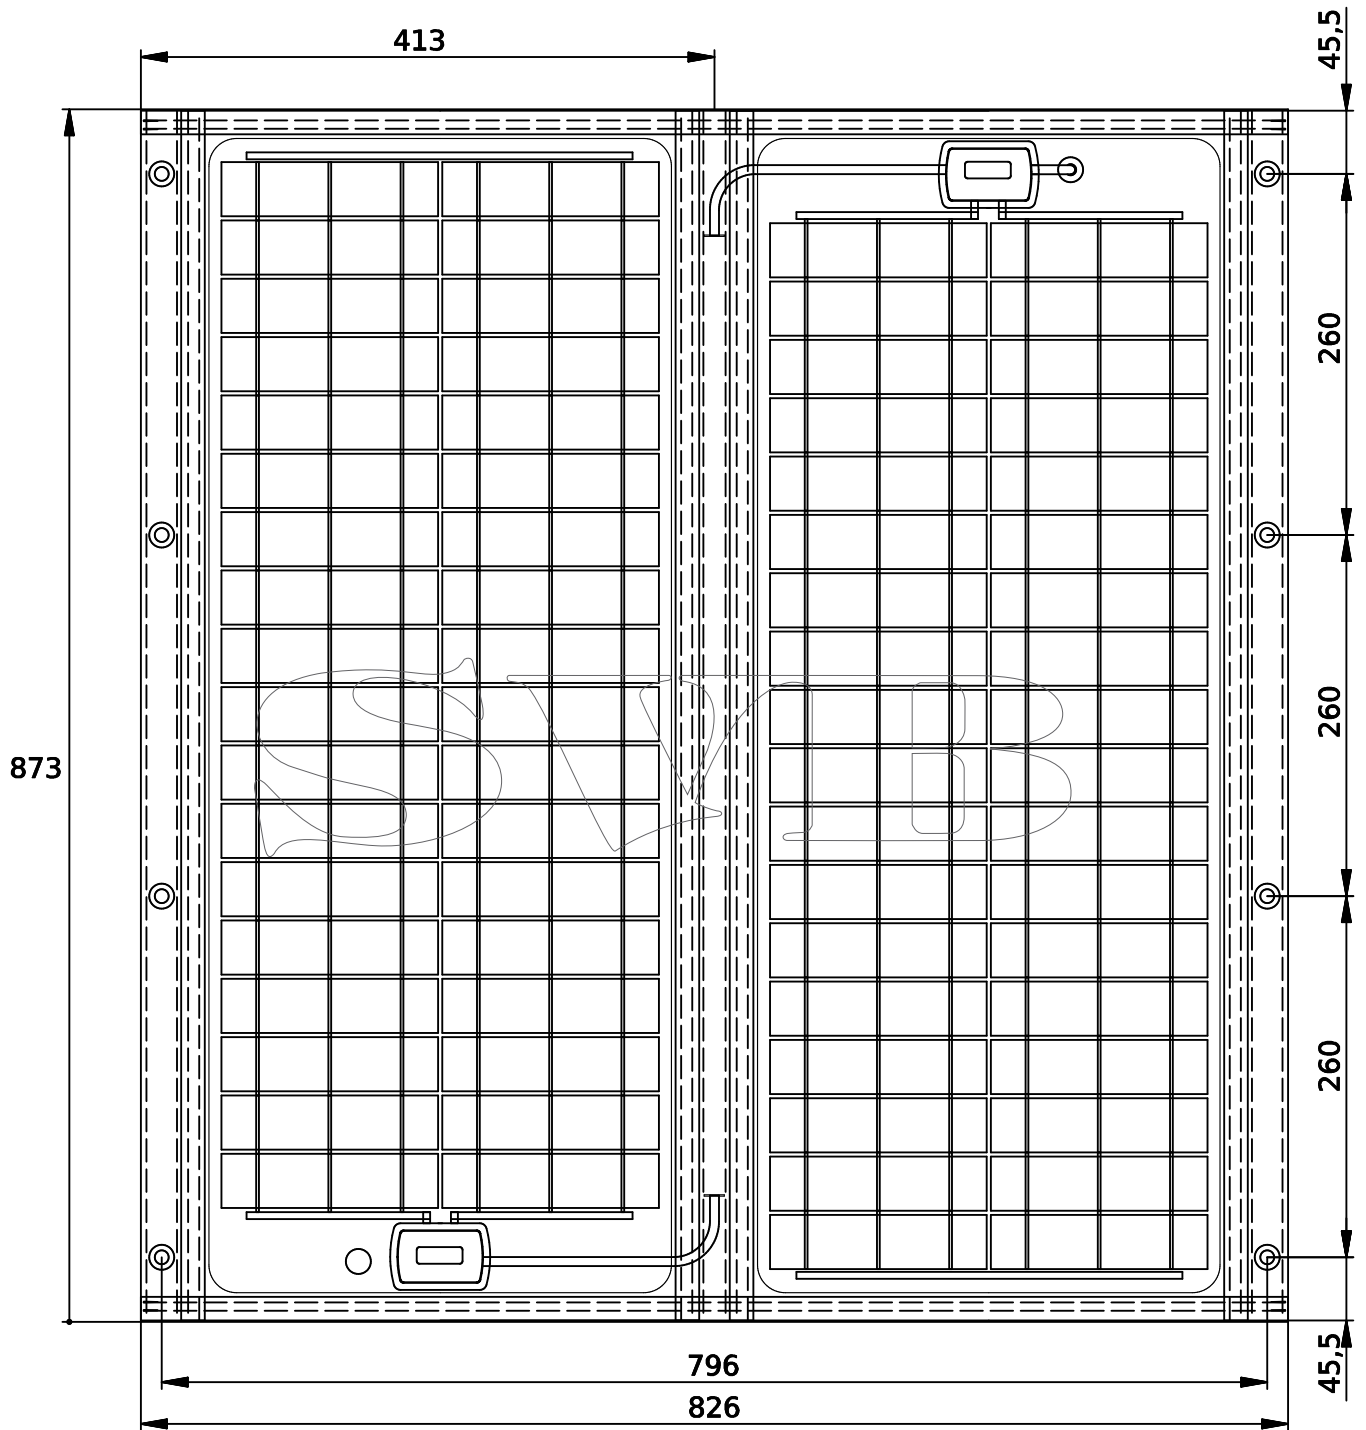

Solarmodul SW-3061

dimensions in inch

SunWare GmbH & Co KG

dimensions in inch

Solarmodul SW-3063

dimensions in inch

dimensions in inch

dimensions in inch

Solarmodul SW-3066

dimensions in inch

SunWare GmbH & Co KG

Solarmodul SW-3265

dimensions in inch

SunWare GmbH & Co KG

Solarmodul SW-3266

dimensions in inch

SunWare GmbH & Co KG

Solarmodul SW-5065

dimensions in inch

SunWare GmbH & Co KG

Solarmodul SW-5066

dimensions in inch

SunWare GmbH & Co KG

SunWare Solarmodul TX-12039

Einheiten/Units: mm

SunWare GmbH & Co KG
Duisburg - Germany
www.sunware.de

SunWare Solarmodul TX 22039

Einheiten/Units: mm

SunWare GmbH & Co KG
Duisburg - Germany
www.sunware.de

SunWare Solarmodul TX-42039