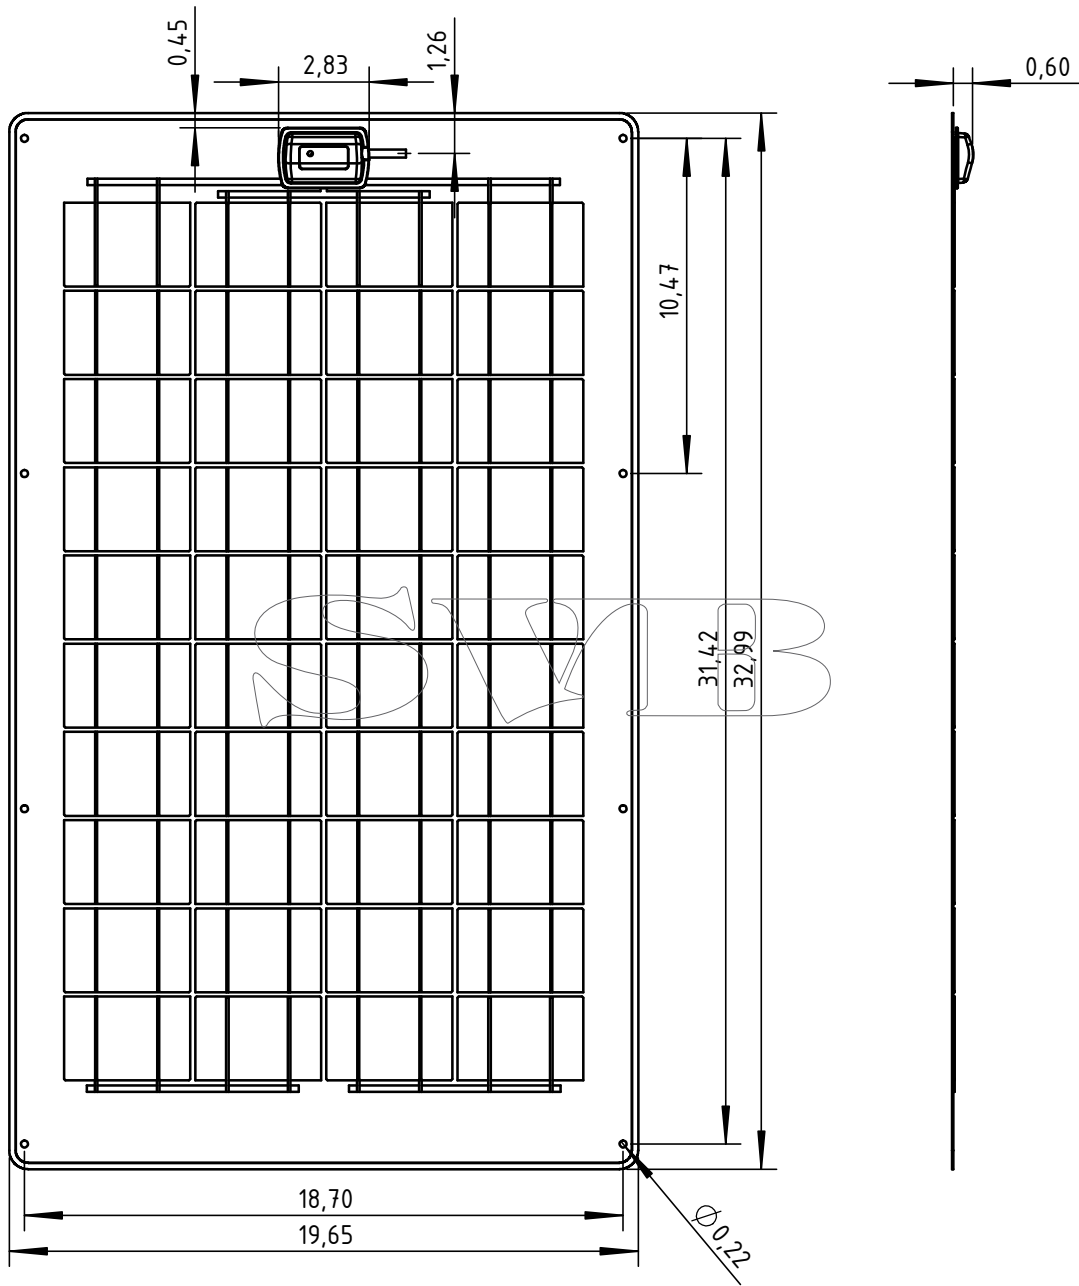

Solarmodul SW-3061

dimensions in inch

SunWare GmbH & Co KG

dimensions in inch

Solarmodul SW-3063

dimensions in inch

dimensions in inch

dimensions in inch

Solarmodul SW-3066

dimensions in inch

SunWare GmbH & Co KG

Solarmodul SW-3265

dimensions in inch

SunWare GmbH & Co KG

Solarmodul SW-3266

dimensions in inch

SunWare GmbH & Co KG

Solarmodul SW-5065

dimensions in inch

SunWare GmbH & Co KG

Solarmodul SW-5066

dimensions in inch

SunWare GmbH & Co KG

SunWare Solarmodul TX-12039