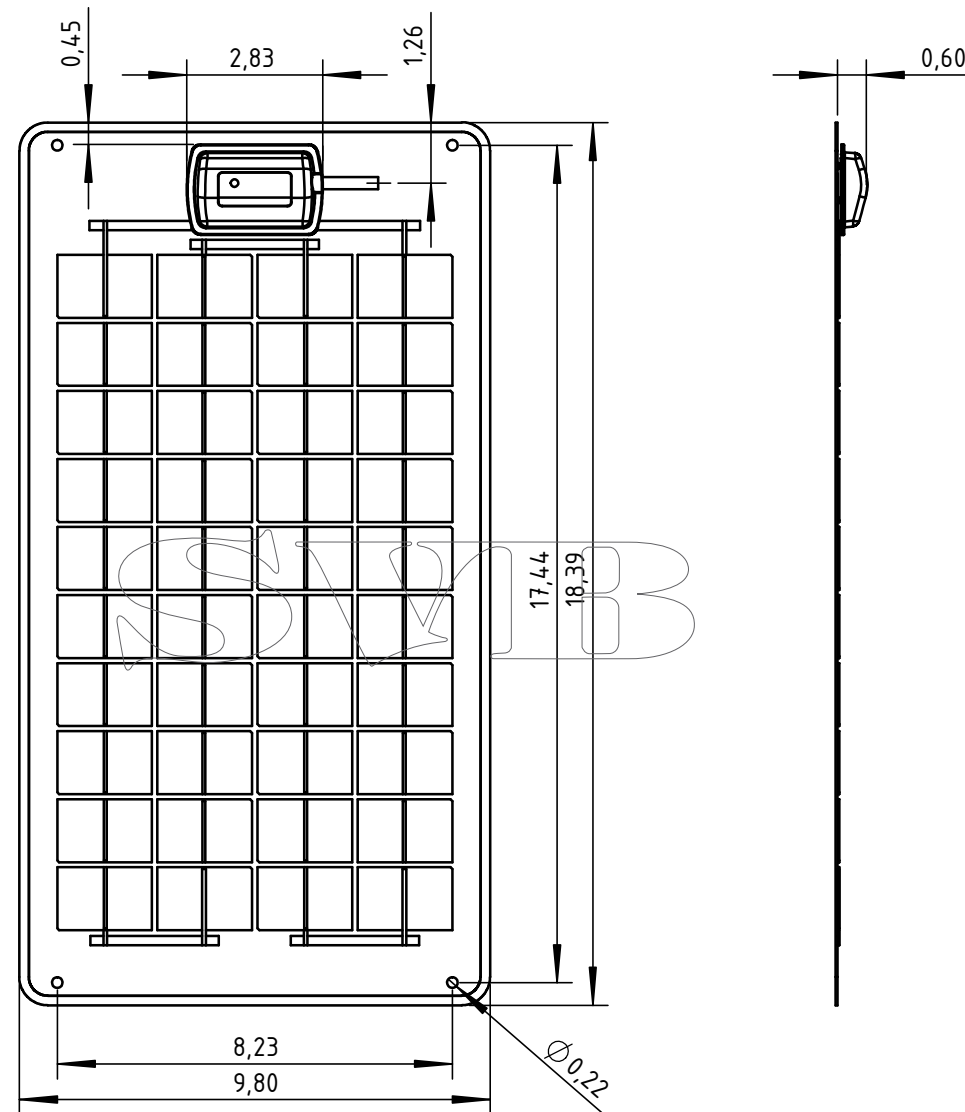

Solarmodul SW-3061

dimensions in inch

SunWare GmbH & Co KG

dimensions in inch

Solarmodul SW-3063

dimensions in inch

dimensions in inch

dimensions in inch

Solarmodul SW-3066

dimensions in inch

SunWare GmbH & Co KG

Solarmodul SW-3265

dimensions in inch

SunWare GmbH & Co KG

Solarmodul SW-3266

dimensions in inch

SunWare GmbH & Co KG

Solarmodul SW-5065

dimensions in inch

SunWare GmbH & Co KG

Solarmodul SW-5066

dimensions in inch

SunWare GmbH & Co KG

SunWare Solarmodul TX-12039