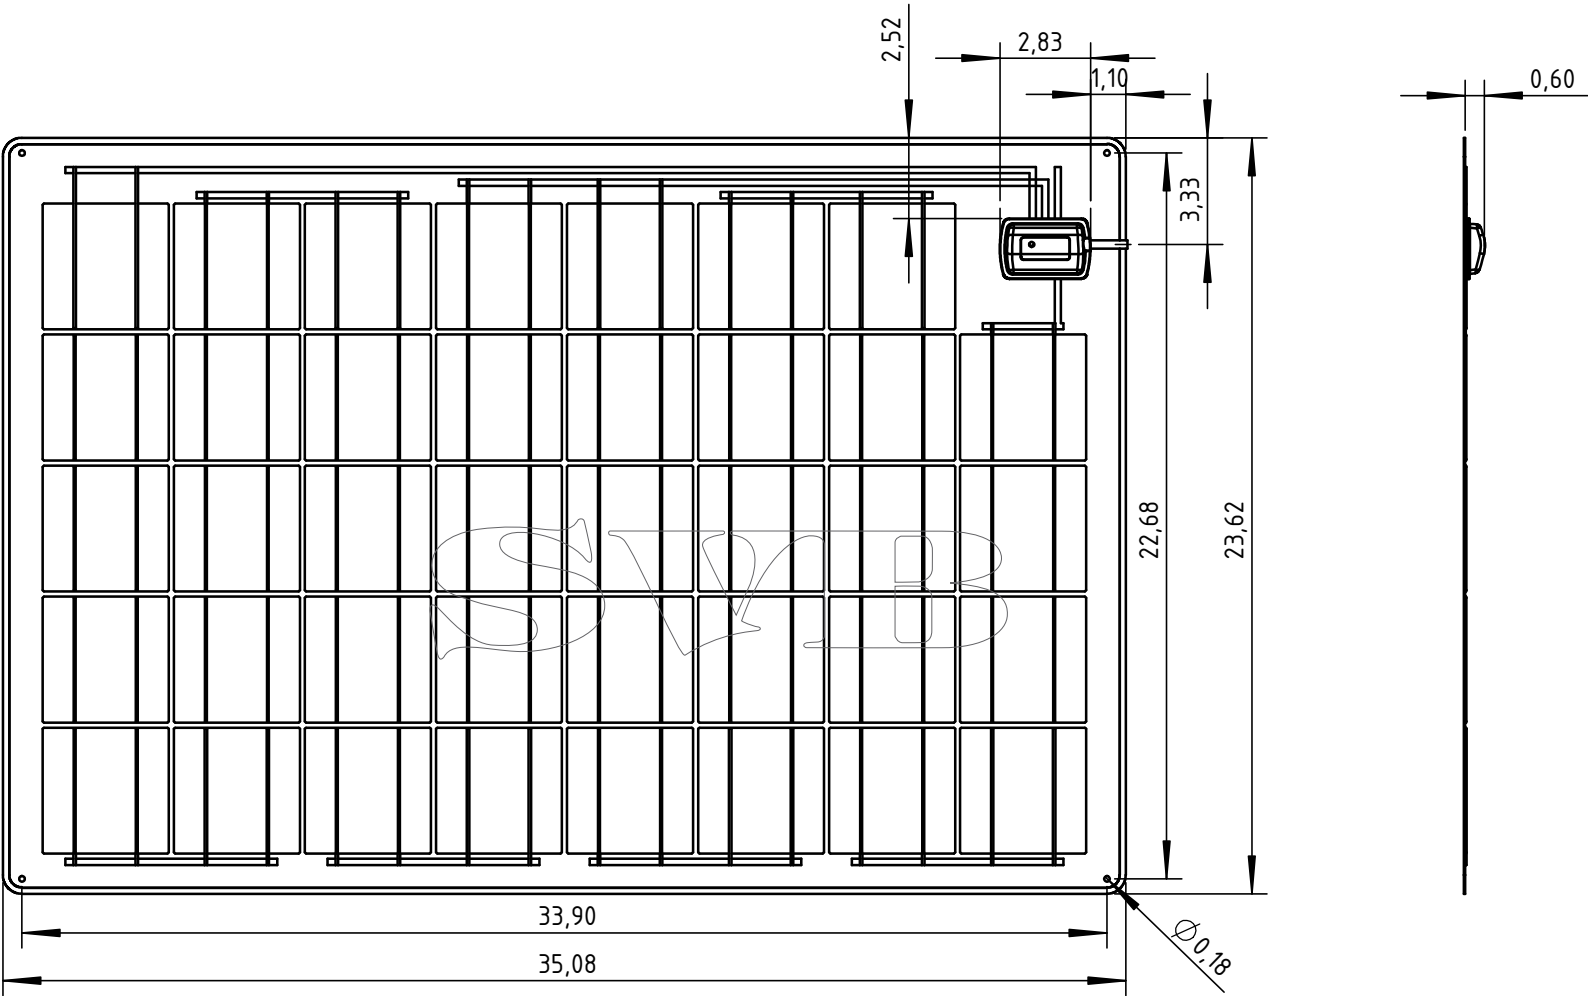

Solarmodul SW-3061

dimensions in inch

SunWare GmbH & Co KG

dimensions in inch

Solarmodul SW-3063

dimensions in inch

dimensions in inch

dimensions in inch

Solarmodul SW-3066

dimensions in inch

SunWare GmbH & Co KG

Solarmodul SW-3265

dimensions in inch

SunWare GmbH & Co KG

Solarmodul SW-3266

dimensions in inch

SunWare GmbH & Co KG

Solarmodul SW-5065

dimensions in inch

SunWare GmbH & Co KG

Solarmodul SW-5066

dimensions in inch

SunWare GmbH & Co KG

SunWare Solarmodul TX-12039