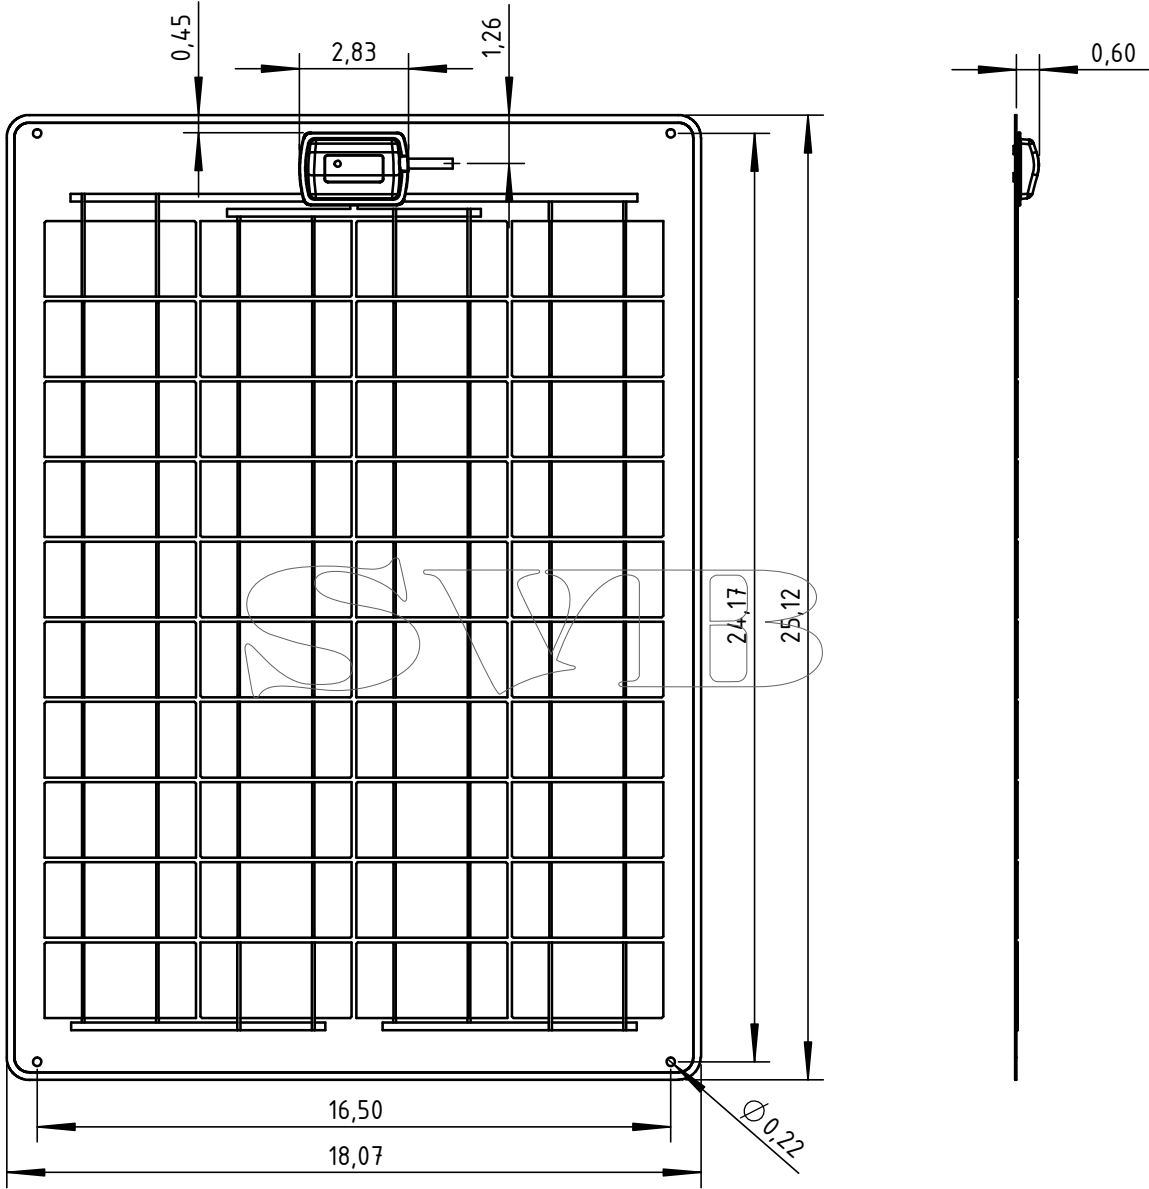

Solarmodul SW-3061

dimensions in inch

SunWare GmbH & Co KG

dimensions in inch

Solarmodul SW-3063

dimensions in inch

dimensions in inch

dimensions in inch

Solarmodul SW-3066

dimensions in inch

SunWare GmbH & Co KG

Solarmodul SW-3265

dimensions in inch

SunWare GmbH & Co KG

Solarmodul SW-3266

dimensions in inch

SunWare GmbH & Co KG

Solarmodul SW-5065

dimensions in inch

SunWare GmbH & Co KG

Solarmodul SW-5066

dimensions in inch

SunWare GmbH & Co KG

SunWare Solarmodul TX-12039