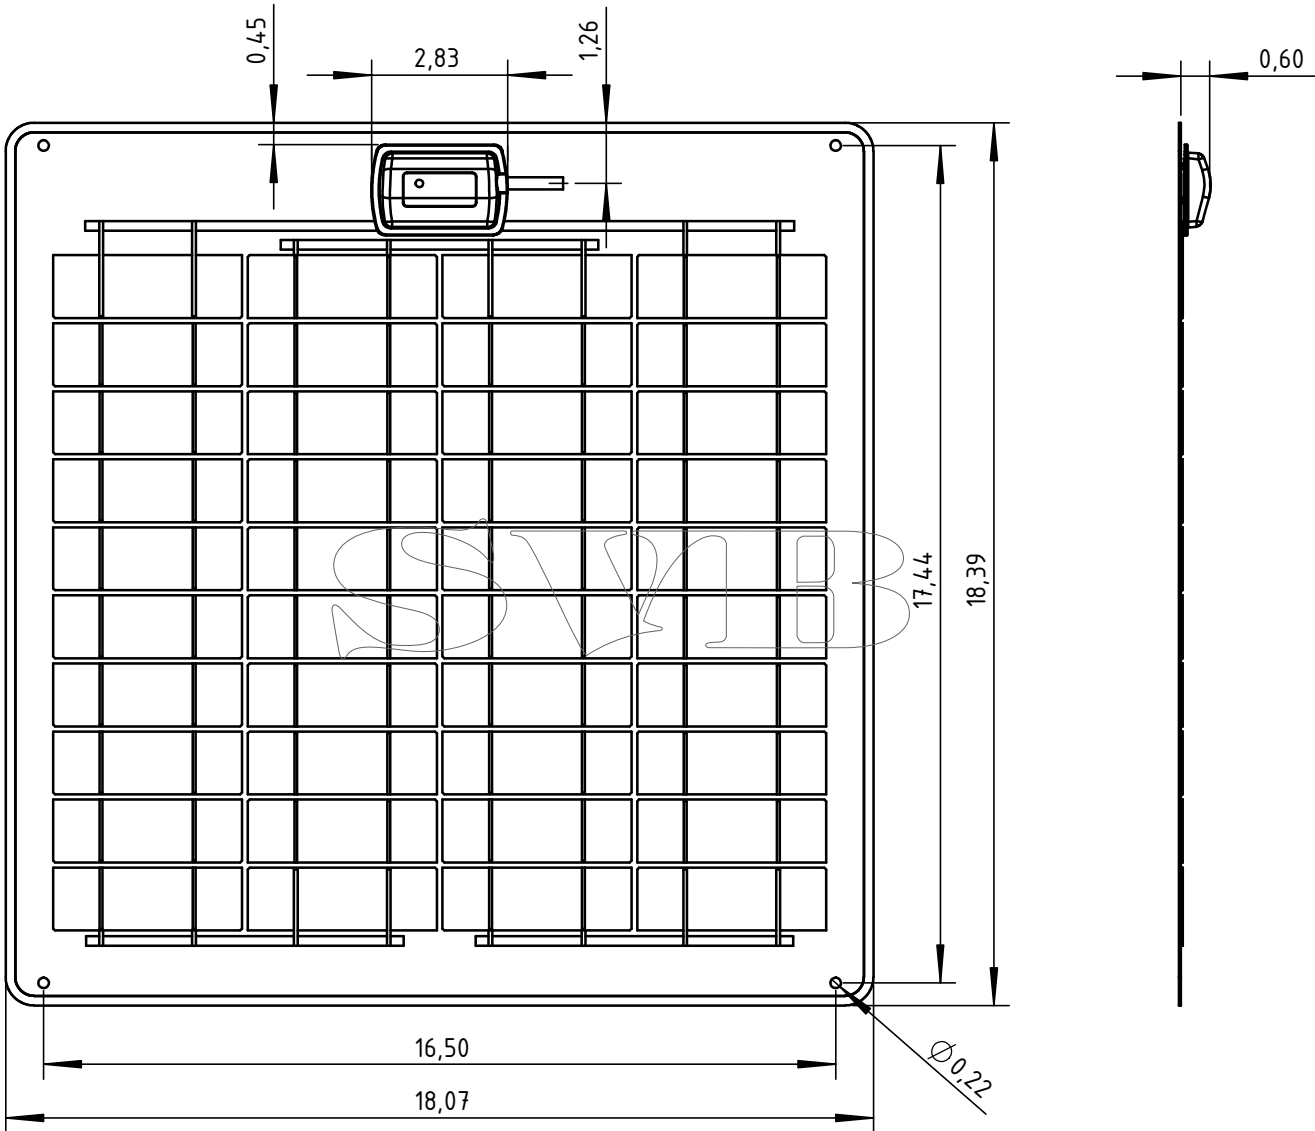

Solarmodul SW-3061

dimensions in inch

SunWare GmbH & Co KG

dimensions in inch

Solarmodul SW-3063

dimensions in inch

dimensions in inch

dimensions in inch

Solarmodul SW-3066

dimensions in inch

SunWare GmbH & Co KG

Solarmodul SW-3265

dimensions in inch

SunWare GmbH & Co KG

Solarmodul SW-3266

dimensions in inch

SunWare GmbH & Co KG

Solarmodul SW-5065

dimensions in inch

SunWare GmbH & Co KG

Solarmodul SW-5066

dimensions in inch

SunWare GmbH & Co KG

SunWare Solarmodul TX-12039