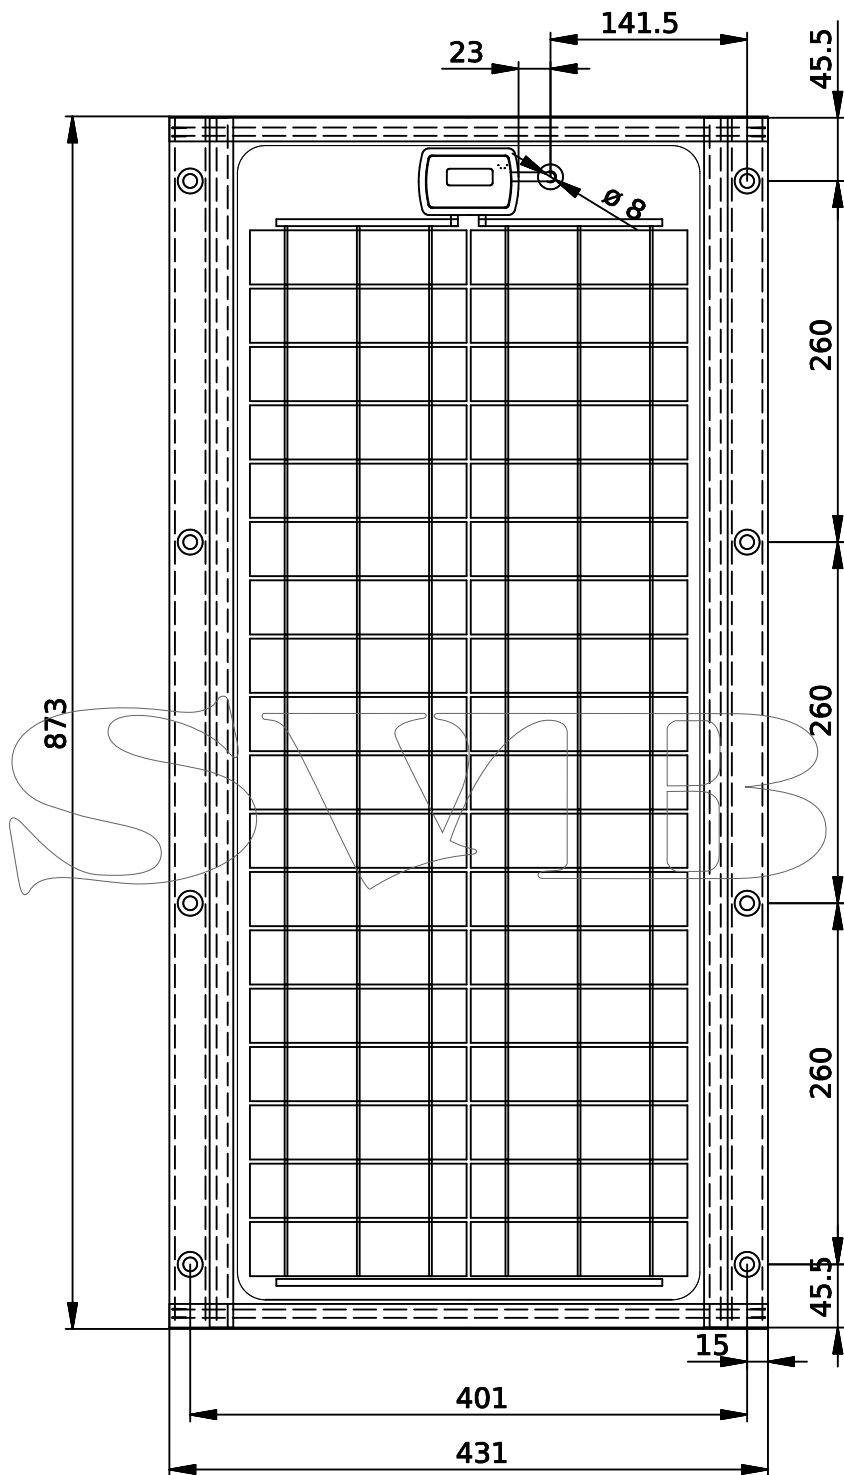

Solarmodul SW-3061

dimensions in inch

SunWare GmbH & Co KG

dimensions in inch

Solarmodul SW-3063

dimensions in inch

dimensions in inch

dimensions in inch

Solarmodul SW-3066

dimensions in inch

SunWare GmbH & Co KG

Solarmodul SW-3265

dimensions in inch

SunWare GmbH & Co KG

Solarmodul SW-3266

dimensions in inch

SunWare GmbH & Co KG

Solarmodul SW-5065

dimensions in inch

SunWare GmbH & Co KG

Solarmodul SW-5066

dimensions in inch

SunWare GmbH & Co KG

SunWare Solarmodul TX-12039

Einheiten/Units: mm

SunWare GmbH & Co KG
Duisburg - Germany
www.sunware.de

SunWare Solarmodul TX 22039

Einheiten/Units: mm

SunWare GmbH & Co KG
Duisburg - Germany
www.sunware.de

SunWare Solarmodul TX-42039