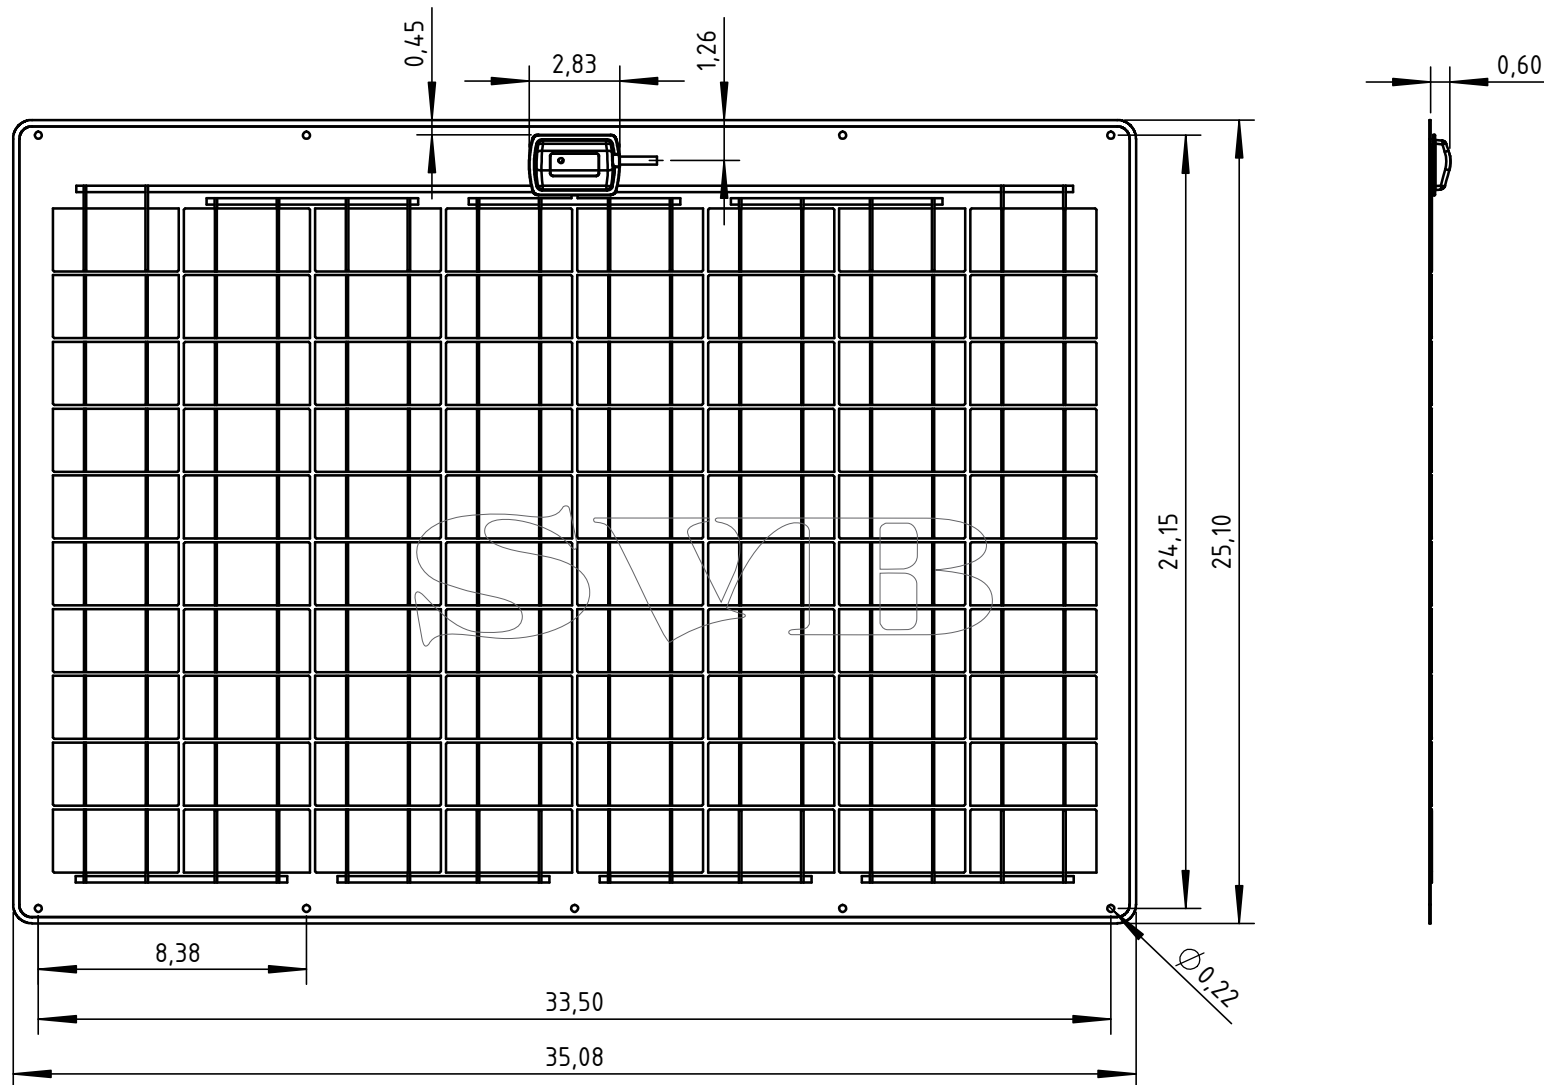

Solarmodul SW-3061

dimensions in inch

SunWare GmbH & Co KG

dimensions in inch

Solarmodul SW-3063

dimensions in inch

dimensions in inch

dimensions in inch

Solarmodul SW-3066

dimensions in inch

SunWare GmbH & Co KG

Solarmodul SW-3265

dimensions in inch

SunWare GmbH & Co KG

Solarmodul SW-3266

dimensions in inch

SunWare GmbH & Co KG

Solarmodul SW-5065

dimensions in inch

SunWare GmbH & Co KG

Solarmodul SW-5066

dimensions in inch

SunWare GmbH & Co KG

SunWare Solarmodul TX-12039