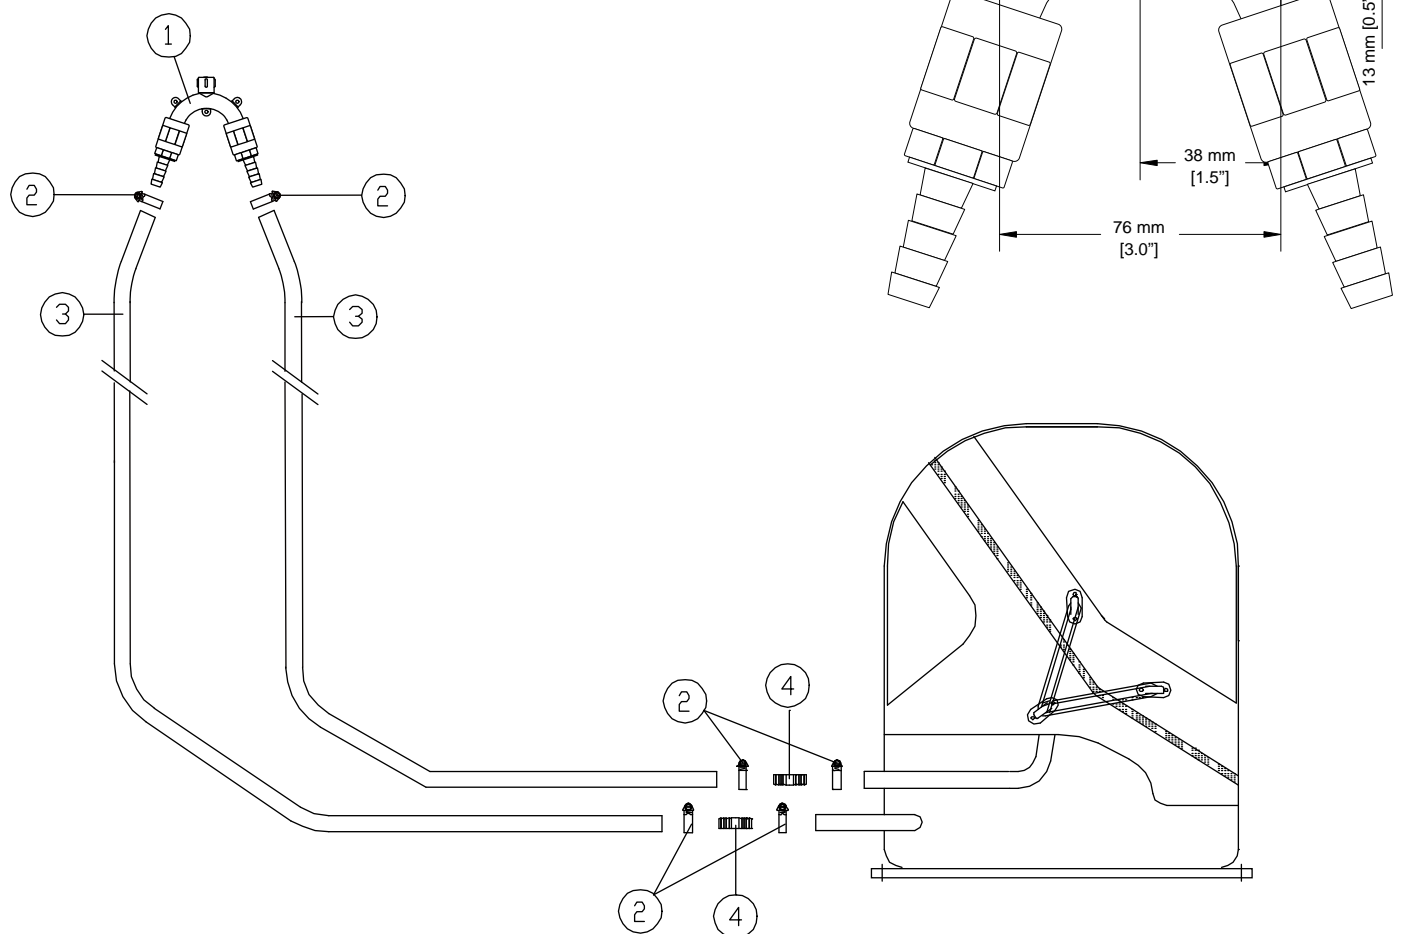

Refer to the installation manual for installation instructions!
Faulty installation can cause serious problems

Check valve operation on a regular base.
Refer to the maintenance section of the
user's manual.

Dimensions in mm [inch]

CONTENTS OF THE DELIVERY

pos	qty	article no	description
1	1	50230017	Syphon breaker valve 12.5mm (1/2"), complete (including valve assembly)
2	6	50221521	Hose clamp stainless 12-20
3	3m	50220057	Cooling water hose warm water 13x21mm
4	2	50221260	Hose connector 12.5mm (1/2")
TOTAL		40230272	SYPHON BREAKER KIT 12.5 MM (1/2")

SPARE PARTS

pos.	qty	article no	description
5	1	50230026	Spare Valve assembly (valve + cap)