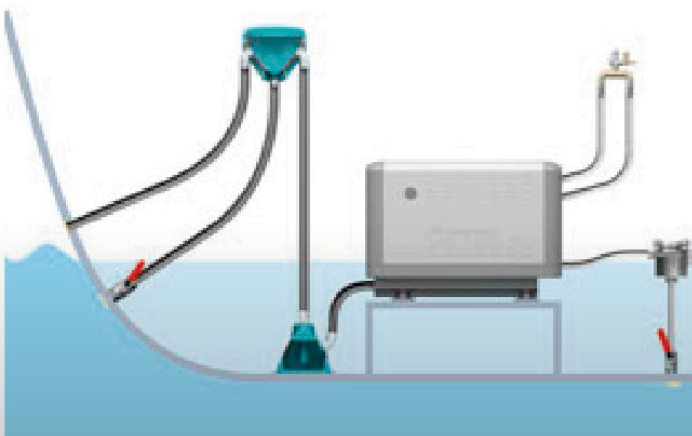

WP-WL & WP-WGS

Datasheet

Whisper Power • Cooling water/exhaust gas separator

The Whisper Power WP-WL & WP-WGS parts are made of a polyethylene material nonflammable and can be up to certain high temperatures. This is important because in case of malfunctions, wherein the cooling water is blocked, the exhaust parts can stand the dry uncooled exhaust gases and therefore for a limited time, without this resulting in leaks. During this period should intervene the security system and stop the generator motor or alert the captain, so that he can stop the propulsion engine.

WATER/GAS SEPARATOR	WP-WGS 40/40/40MM	WP-WGS 51/40/51MM
		402300877
MAIN SPECIFICATIONS		
Hose connection size	40-40-40mm (1/5/8" - 1/5/8" - 1/5/8")	51-40-51mm (2" - 1 5/8" 2")
Type of connectors	2x bend, 1x straight	2x bend, 1x straight
Material hose connectors	PE + SST 316	PE + SST 316
Material body	PE	PE
For Whisper genverter models	Piccolo	M-GV15
For 3000 rpm Whisper models	M-SC 3,5 / 6 / 8 / 10 / 11	
Voor 1500 rpm Whisper generatoren	M-SQ 6 / 7	M-SQ 8 / 9,5 / 10 / 11 / 12 / 15 / 16
Max. continuous operating temperature	70° Celsius	70° Celsius
Dimensions WxDxH (incl. fittings)*	375x169x417mm	375x169x417mm
Weight	5.2 kg	5.2 kg

WATERLOCK	WP-WL 40MM	WP-WL 51MM
		40230083
MAIN SPECIFICATIONS		
Hose connection size	40-40mm (1 5/8")	51-51mm (2")
Type of connectors	1x bocht, 1x recht	1x bocht, 1x recht
Drainplug	PE	PE
Material hose connectors	PE + SST 316	PE + SST 316
Material body	PE	PE
For Whisper genverter models	M-GV4 / 8 / 10 / Piccolo	M-GV15
For 3000 rpm Whisper models	W-SC 3,5 / 6 / 8 / 10 / 11	
For 1500 rpm Whisper models	W-SQ 6 / 7	W-SQ 8 / 9,5 / 10 / 11 / 12 / 15 / 16
Max. continuous operating temperature	70° Celsius	70° Celsius
Dimensions WxDxH (incl. fittings)*	310x210x310mm	310x210x310mm
Watercontent Waterlock	4 liter	4 liter
Weight	3.5 kg	3.5 kg