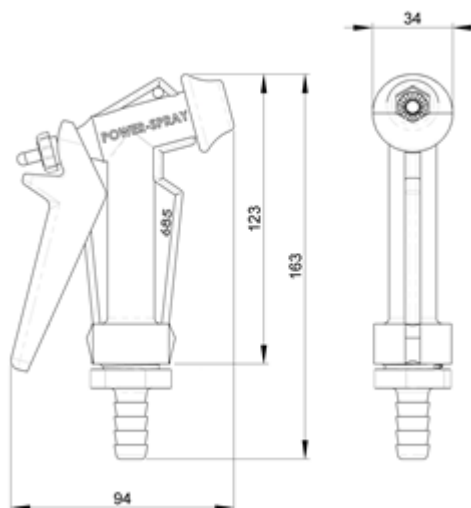

The strong Nylon 6 body and handle is designed to withstand the knocks as well as the salt and UV exposure encountered in marine applications. With the only metallic component being an internal stainless-steel spring, corrosion problems are eliminated.

Models

Part #	Description
90381	Nozzle Marine PowerSpray with 13mm (1/2") Tail
91154	Nozzle Marine PowerSpray with Snap Tail - 13mm
90620	Nozzle Marine PowerSpray - no tail

Connectors

Part #	Description
90442	Tail Snap - 13mm - 3/4" BSP
90621	Tail Snap - 13mm - 3/4" BSP - in a bag
90247	Tail / Hose Barb - 13mm - 3/4" BSP
90253	Tail / Hose Barb - 19mm - 3/4" BSP
90264	Tail / Hose Barb - 25mm - 3/4" BSP

Features

Feature	Benefit
Adjustable spray pattern	Jet spray pattern for anchor mud, fine spray for “salt spray” window cleaning.
One handed trigger shut off	Saves water – only use water when needed. Auto shut off when dropped.
Nylon 6 Body	High strength and light weight.
Immune to corrosion and electrolysis	Long life with no concerns over decreased performance due to corrosion.
Chemical resistant	Impervious to diesel, petrol & antifouling paints.
UV resistant	Will not break down with ultraviolet light or discolour from the sun.
$\frac{3}{4}$ ” BSP thread connection	Connects to snap connector or multiple hose barb sizes.

Specifications and dimensions

Flowrate – 42 litres / min @ 400kPa (60 PSI). $\frac{3}{4}$ ” BSP Thread

The information contained in this information sheet is for general information purposes only. The information is provided by TruDesign™ and while we endeavour to keep the information up to date and correct, we make no representations or warranties of any kind, express or implied, about the completeness, accuracy, reliability, suitability or availability. Any reliance you place on such information is therefore strictly at your own risk.