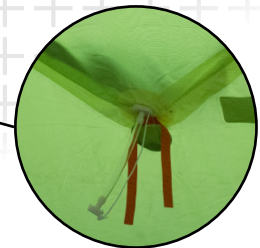

LED Light

Rain water collection system

Boarding ramp

### Main features:

- Minimum of 4 x 55L ballast pockets (larger rafts have more)
- Viewing port
- Internal LED lamp
- LED flashing external lamp
- Floating knife
- Floating rescue quoit and line
- Internal and external lifelines
- Thermo insulated floor
- A rain water collection system
- SOLAS reflective tape on the canopy for additional visibility
- 18 Year warranty
- 3 Year service intervals

The Cruiser Plus ISO 9650-1 TYPE 2 is the latest version of our best selling leisure liferaft complying to the newest ISO standard. This new version of the liferaft has had a new boarding ramp installed in place of the weighed ladder and comes packed in a new design valise or slimline canister with new polished finish. The Cruiser Plus has twin butyl rubber chambers which are independent of each other if one was to puncture the raft will still float with the full capacity of people on board. The canopy is high visibility rip stop nylon which is highly waterproof and strong.