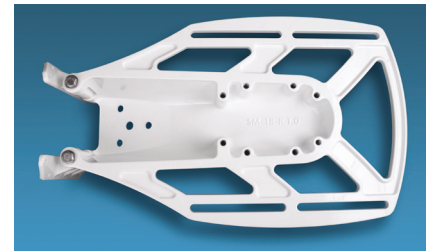

SM-18R

“ Seaview products offer a full range of standard and custom mounting solutions for the growing market of radar, telecommunication & vision related marine products. Seaview products offer optimal positioning of all radar & satdome models. This ensures maximum performance & safety from the electronics while providing a durable, attractive addition to any vessel.

- Fore & aft slots for dome adjustability. The radar dome can adjust to fit tight to the mast. Fits 18" - 20.5" Garmin, Raymarine & BR24 Broadband domes.

Optional Accessories

- The bottom of the new SM-18-R has the option for a simple adapter to mount accessories such as floodlight or a horn.

*Shown with Raymarine M95435

Easier Installation

- New feet (heavy duty & strong as they ever have been) with extended tabs for ease of installation. The mast mount assembly does not have to come apart to be installed.

Improved Look

- Solid underbelly of the mast mount for improved look & added strength. Hides cables!

*Shown with optional SMG-18U stainless steel guard (sold separately)

Stainless Steel guard available to further protect your investment. (Part #SMG-18U)