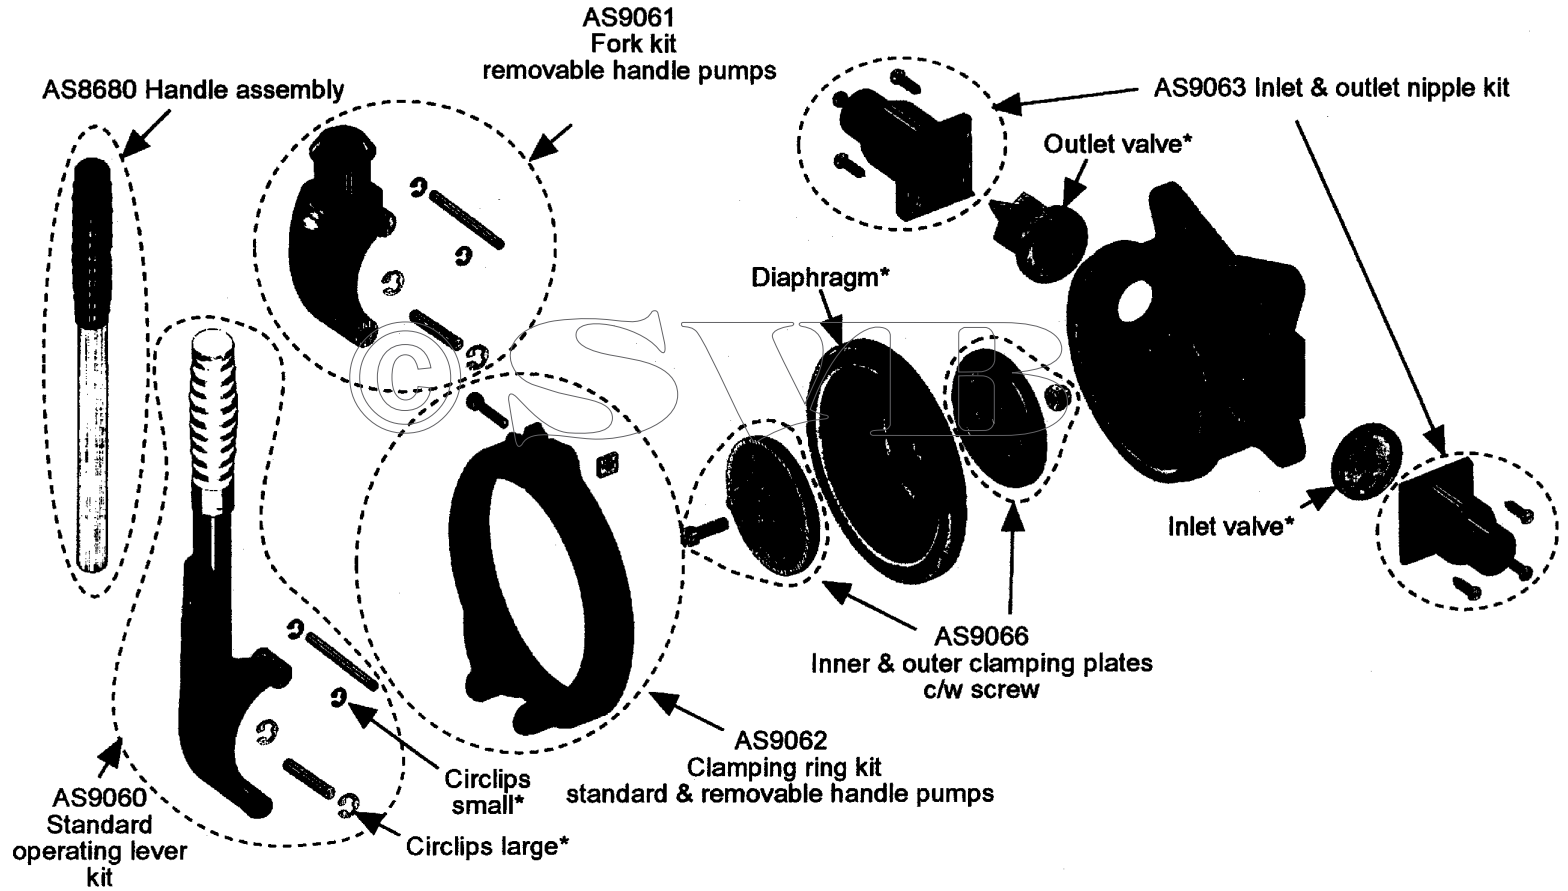

Whale Gusher Urchin Standard & Removable Handle Pumps

NOTE* Contained in Service kit AK9003 (neoprene) or AK9011 (nitrile)