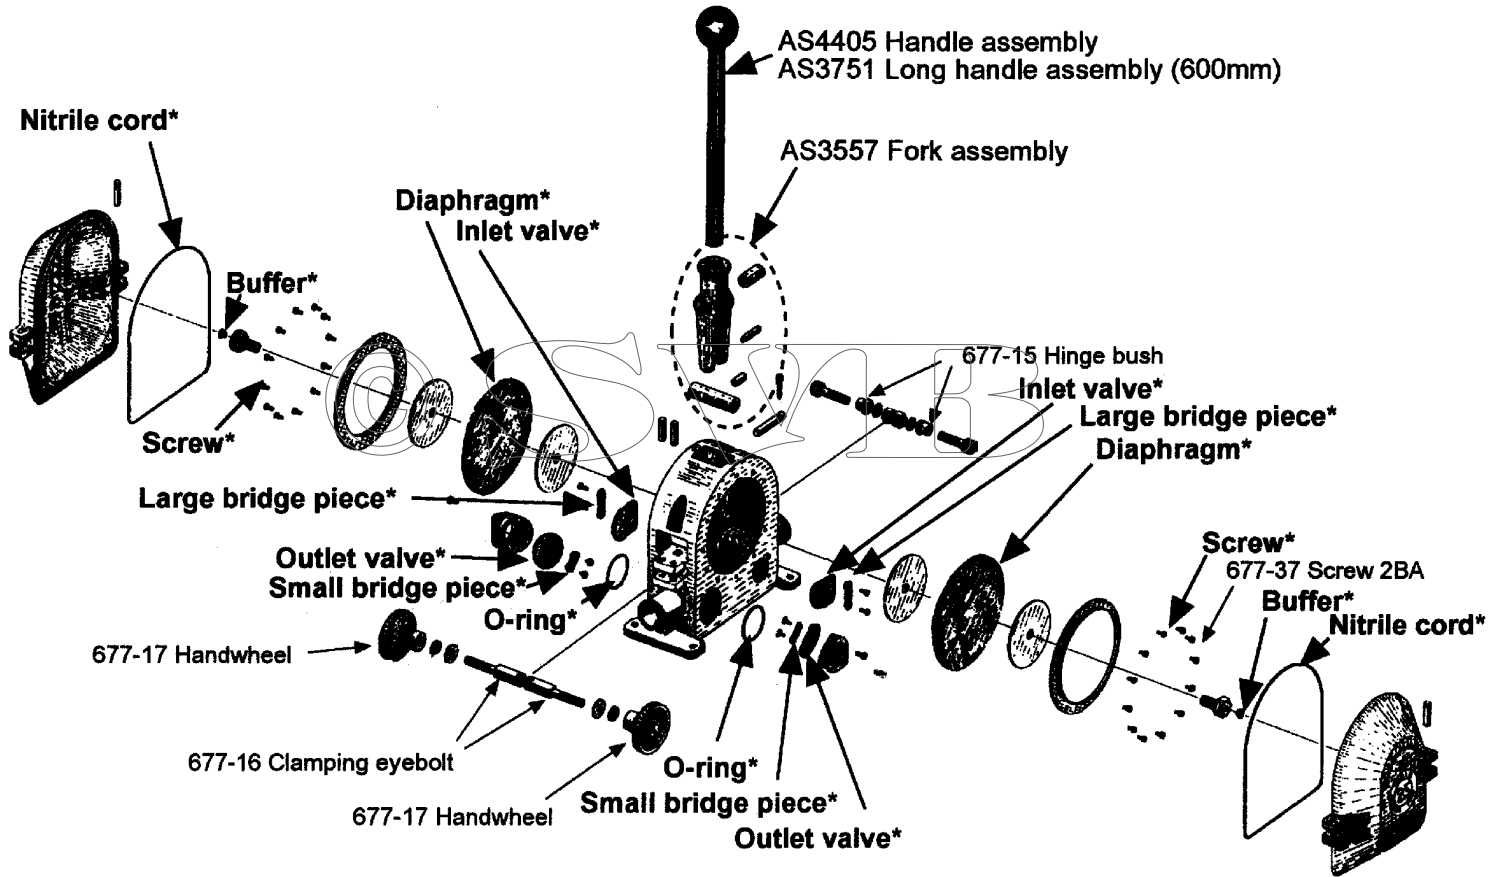

Whale Gulper 25 Pump

NOTE* Contained in Service kit AK3528

Whale Gusher 25 Pump (discontinued 1989)

When ordering, please quote ASSEMBLY or PART NUMBER.

AK3528	Service kit with complete set of serviceable parts for Gusher 25 (nitrile)
Qty	Containing:
1	Tube of adhesive
2	Buffer
2	Outlet valve
2	O ring
2	Nitrile cord
2	Inlet valve
4	Screw 2BA
2	Small bridge piece
2	Diaphragm (nitrile)
2	Large bridge piece

AS4405 Handle assembly s/s with lanyard

AS3751 Long handle assembly s/s 600mm

Part Number for individual items:

677-15	Hinge bush
677-16	Clamping eyebolt
677-17	Handwheel
677-37	Screw 2BA