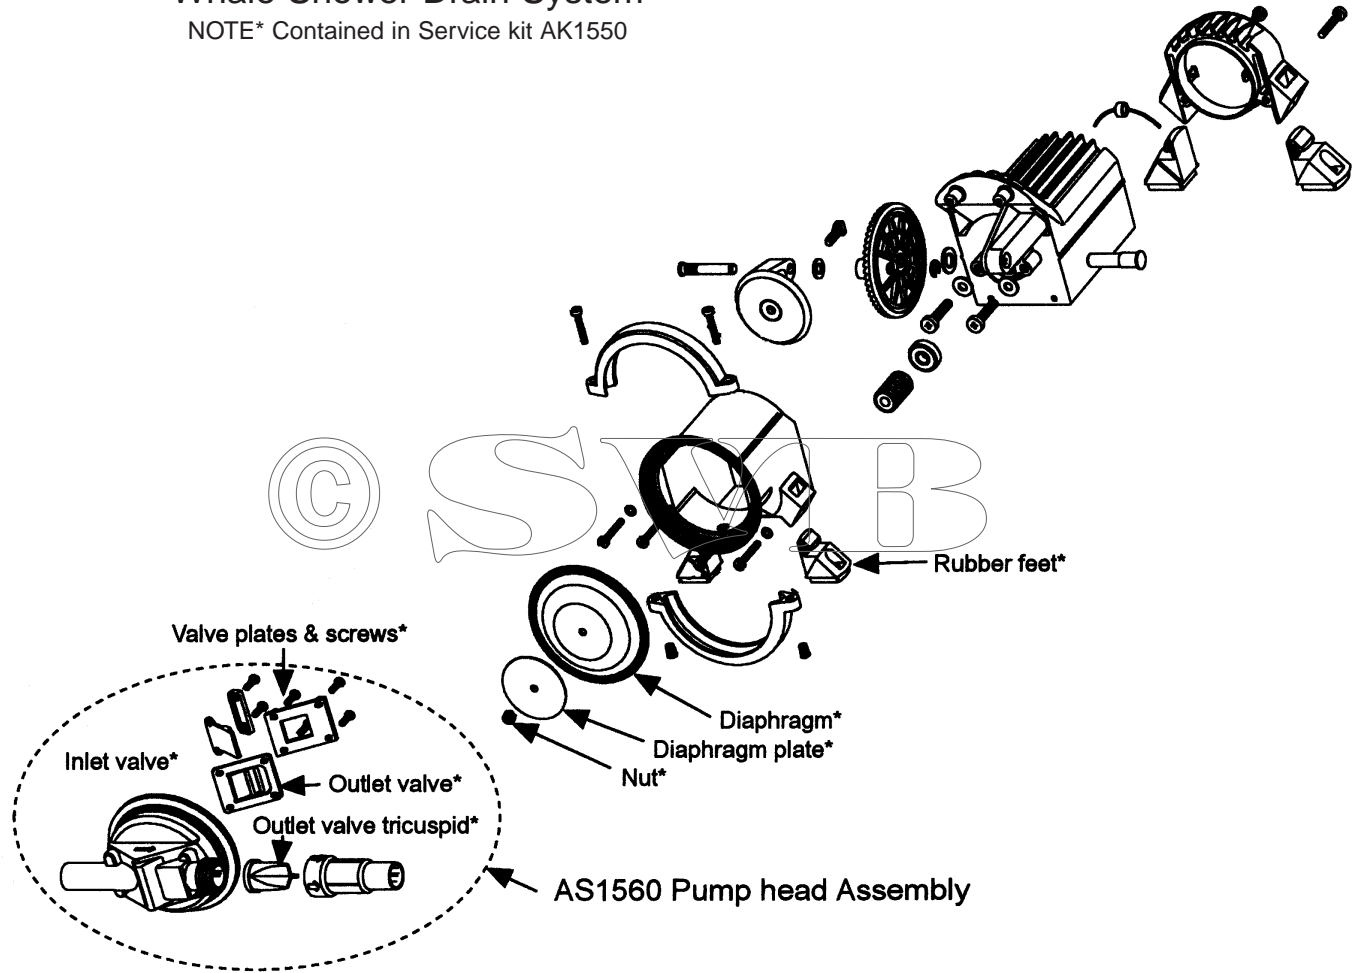

Whale Shower Drain System

NOTE* Contained in Service kit AK1550