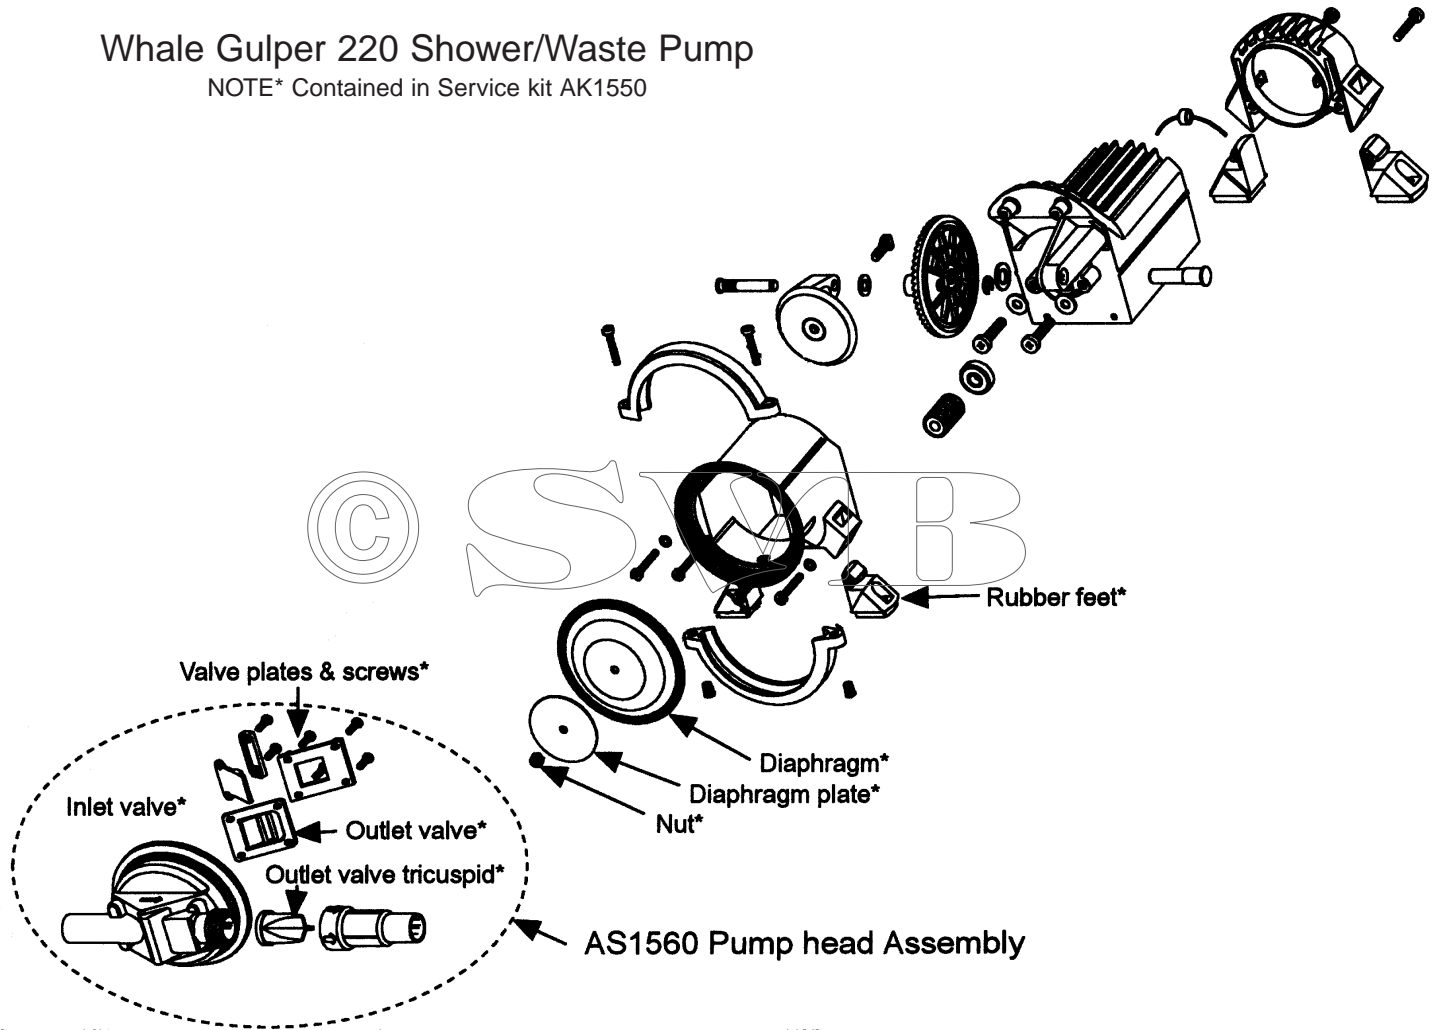

Whale Gulper 220 Shower/Waste Pump

NOTE* Contained in Service kit AK1550