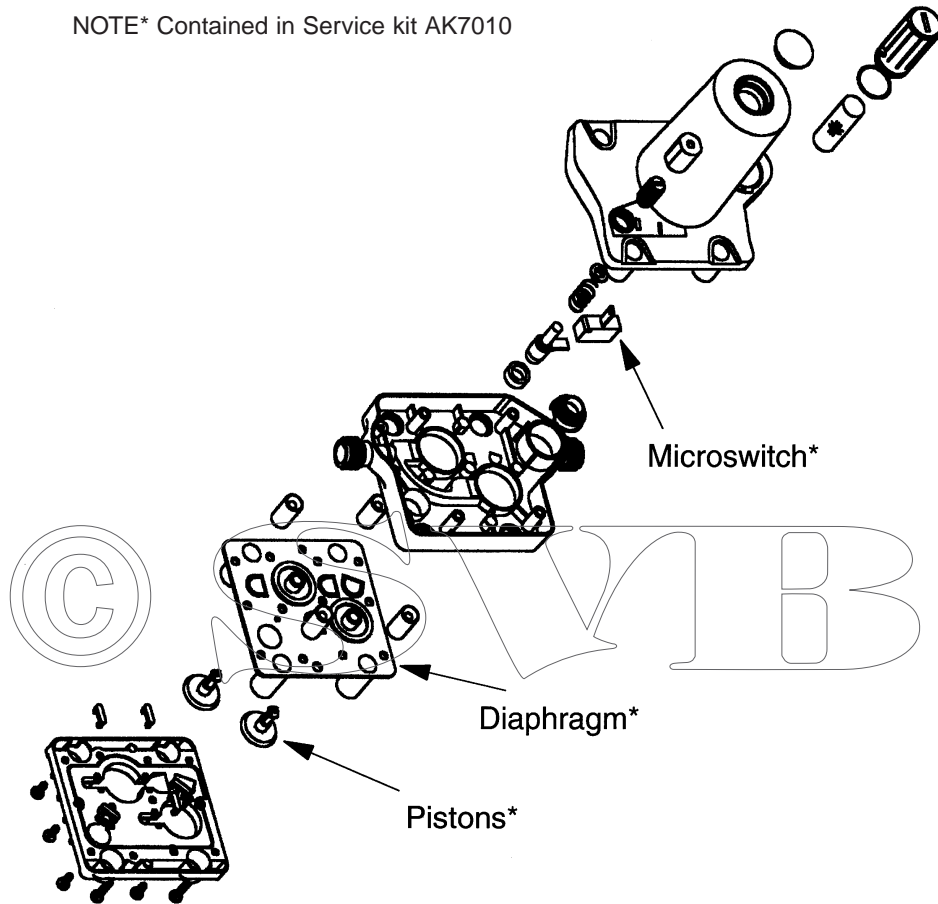

Whale Clearstream 700
NOTE* Contained in Service kit AK7010

Whale Clearstream 700

When ordering, please quote ASSEMBLY or KIT NUMBER.

AK7010	Service kit of serviceable parts for all Clearstream 700 pumps (12v & 24vDC)
Qty	Containing:
1	Diaphragm
2	Pistons (2 per pump)
1	Microswitch

© SVIB