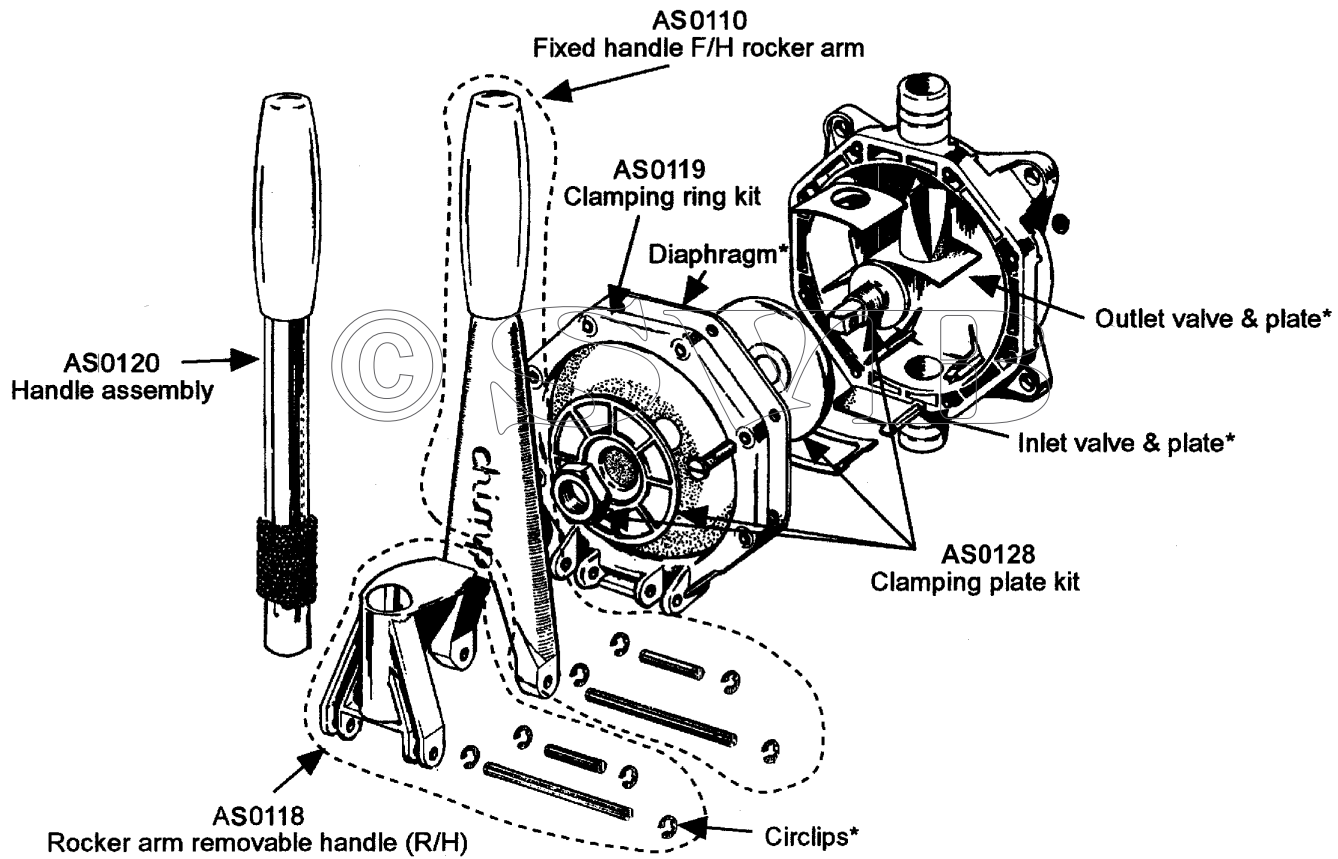

Henderson Chimp Mk.1

Fixed Handle (F/H) & Removable Handle (R/H) Models

NOTE* Contained in Service kit AK8010 (neoprene) or AK8018 (nitrile)