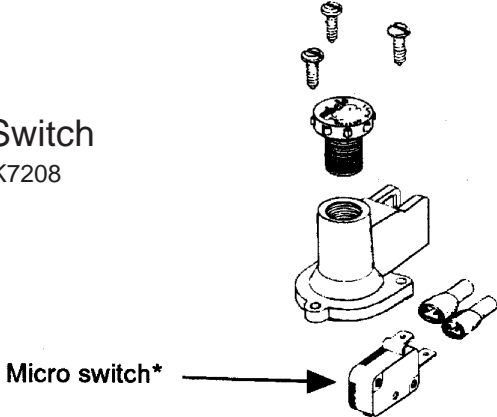

Whale In-Line Pressure Switch

NOTE* Contained in Service kit AK7208

Whale In-Line Pressure Switch

When ordering, please quote KIT NUMBER.

AK7208	Service kit with complete set of serviceable parts for pressure switch
Qty	Containing:
1	O-ring (valve)
1	Valve stem
1	Micro switch
1	Valve spring
1	O-ring (tailpiece)
1	Diaphragm
1	Valve

© SWIB