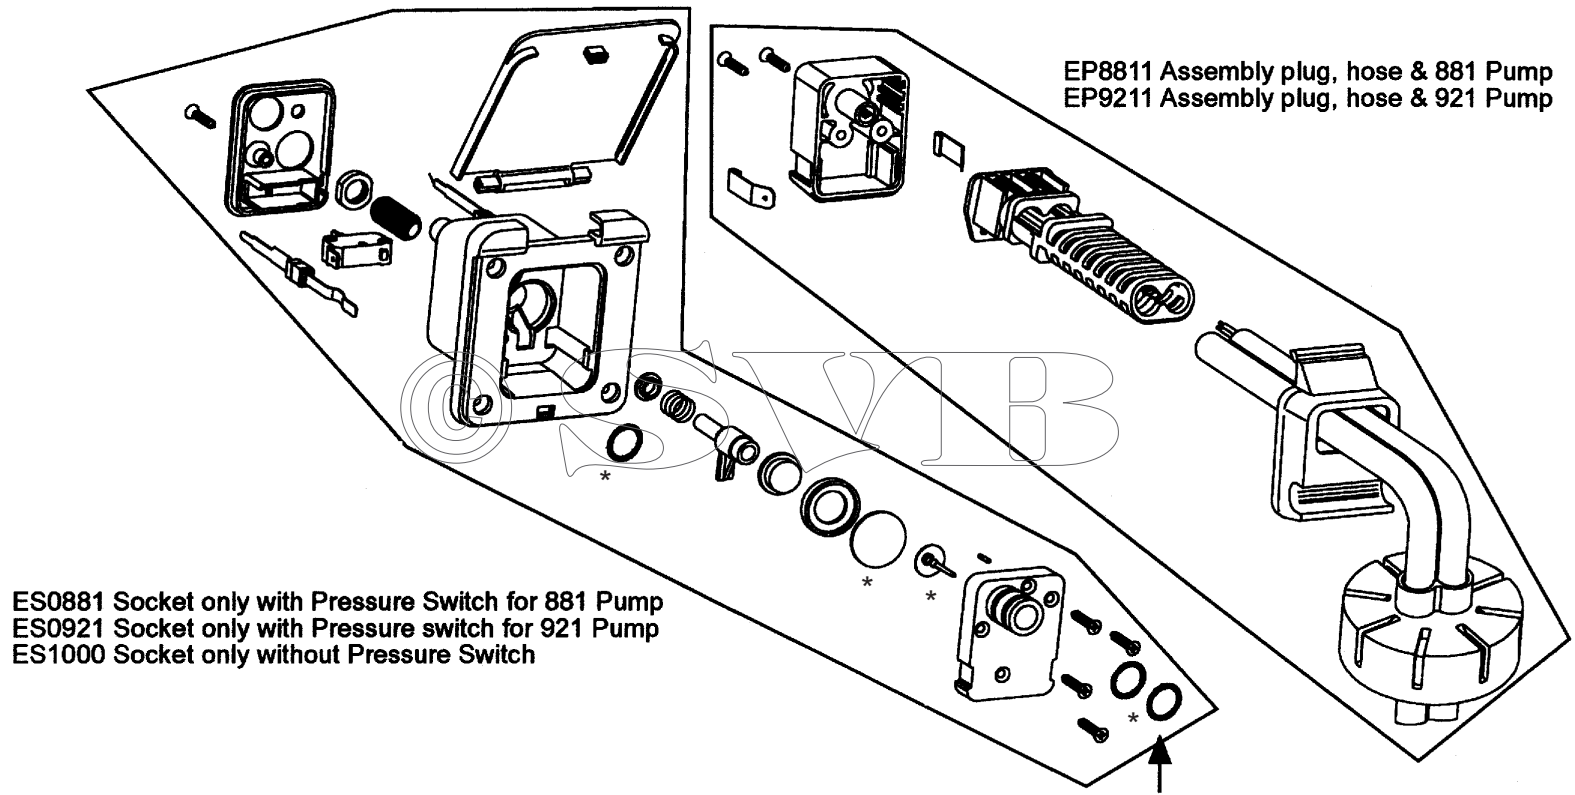

Whale Watermaster

ES0881 Socket only with Pressure Switch for 881 Pump
ES0921 Socket only with Pressure switch for 921 Pump
ES1000 Socket only without Pressure Switch

EP8811 Assembly plug, hose & 881 Pump
EP9211 Assembly plug, hose & 921 Pump

*Contained in service kit AK8834