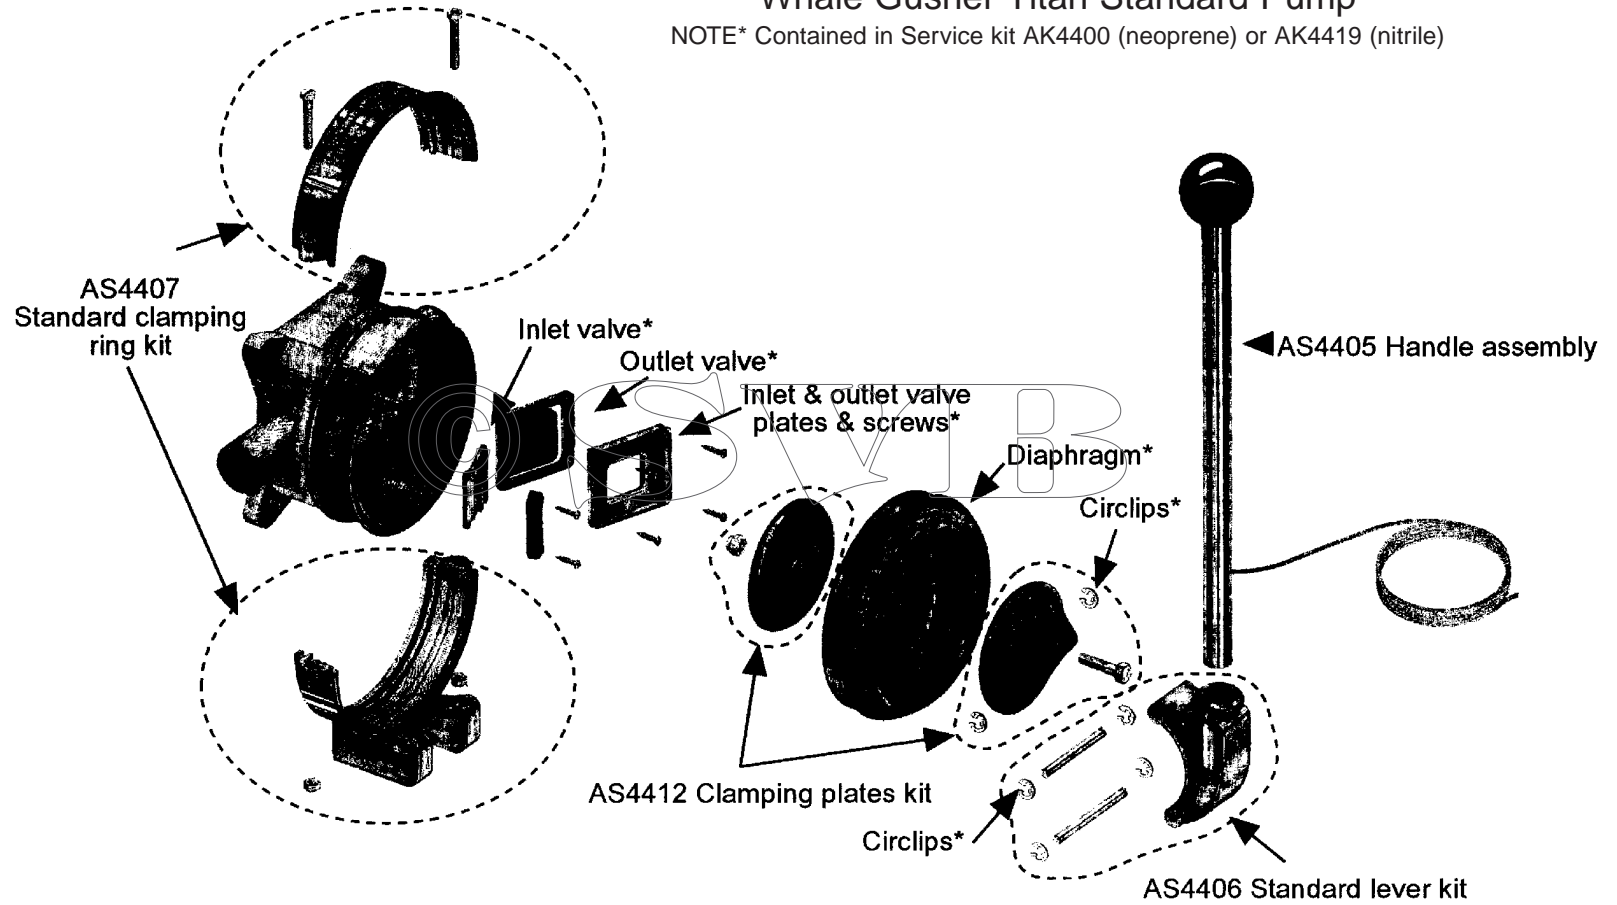

Whale Gusher Titan Standard Pump

NOTE* Contained in Service kit AK4400 (neoprene) or AK4419 (nitrile)