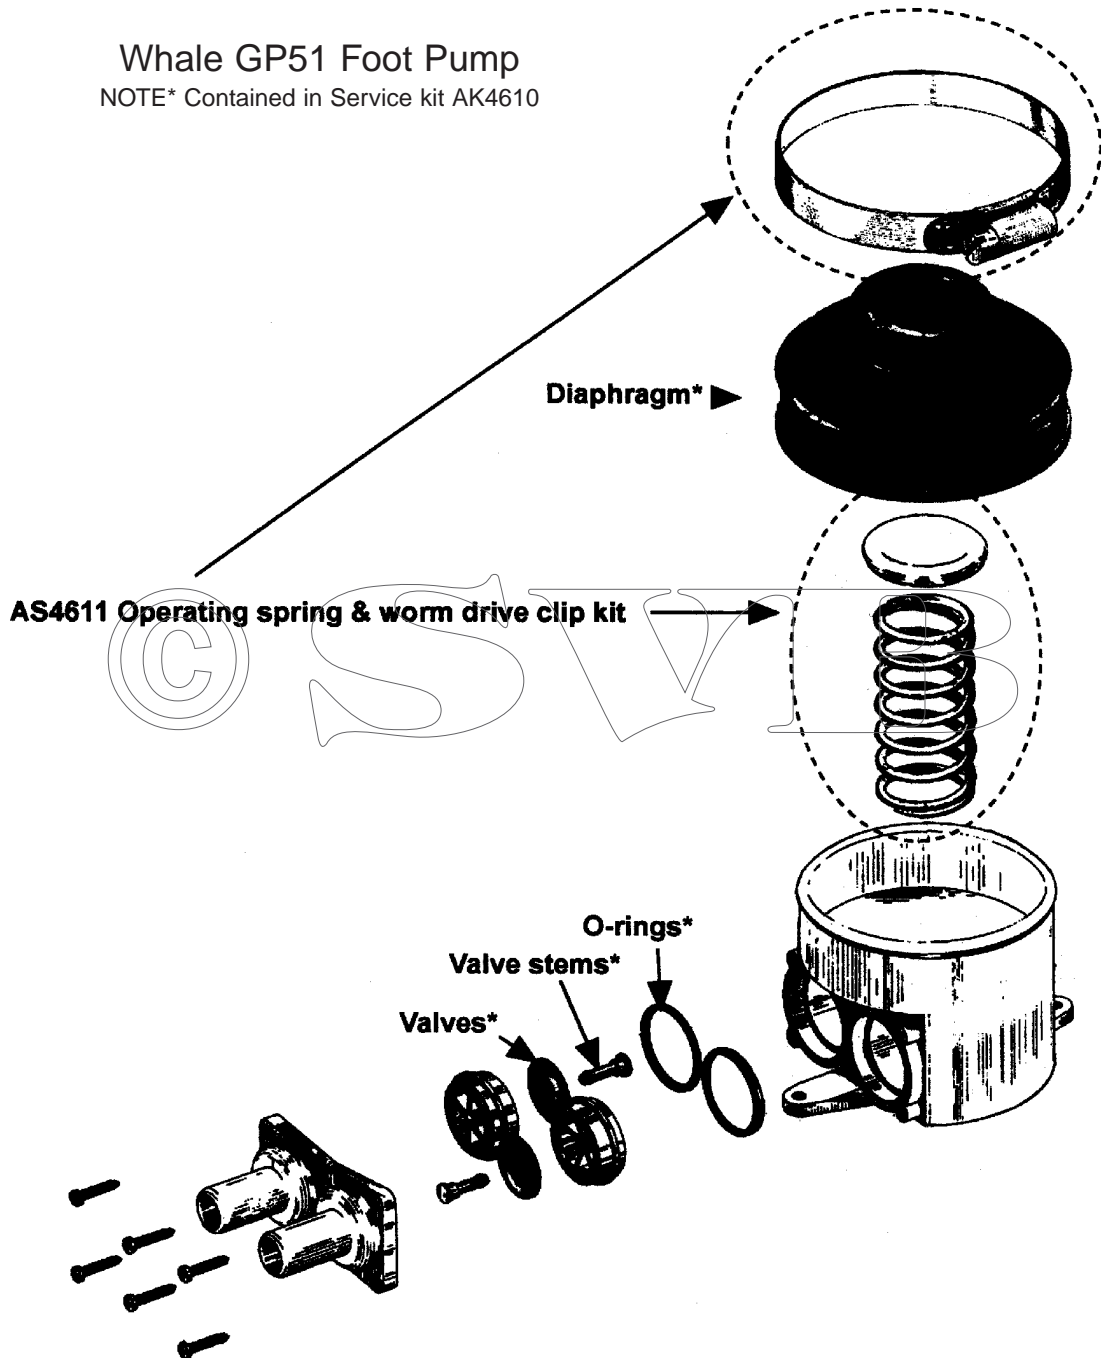

Whale GP51 Foot Pump

NOTE* Contained in Service kit AK4610