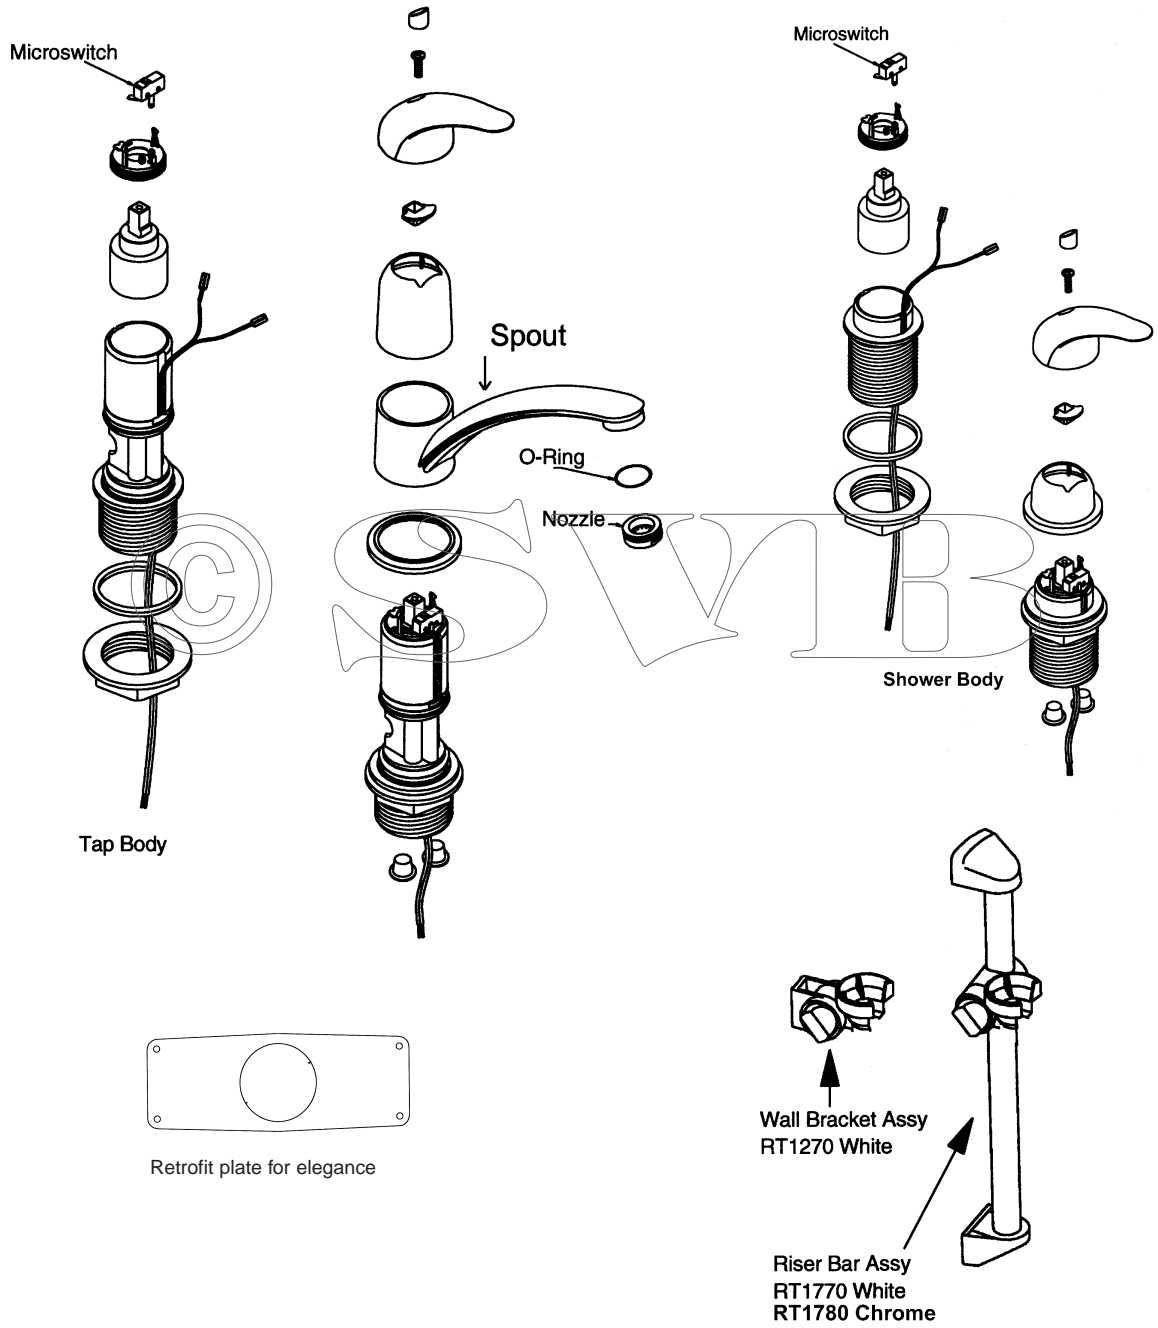

Whale Elite Taps/Showers