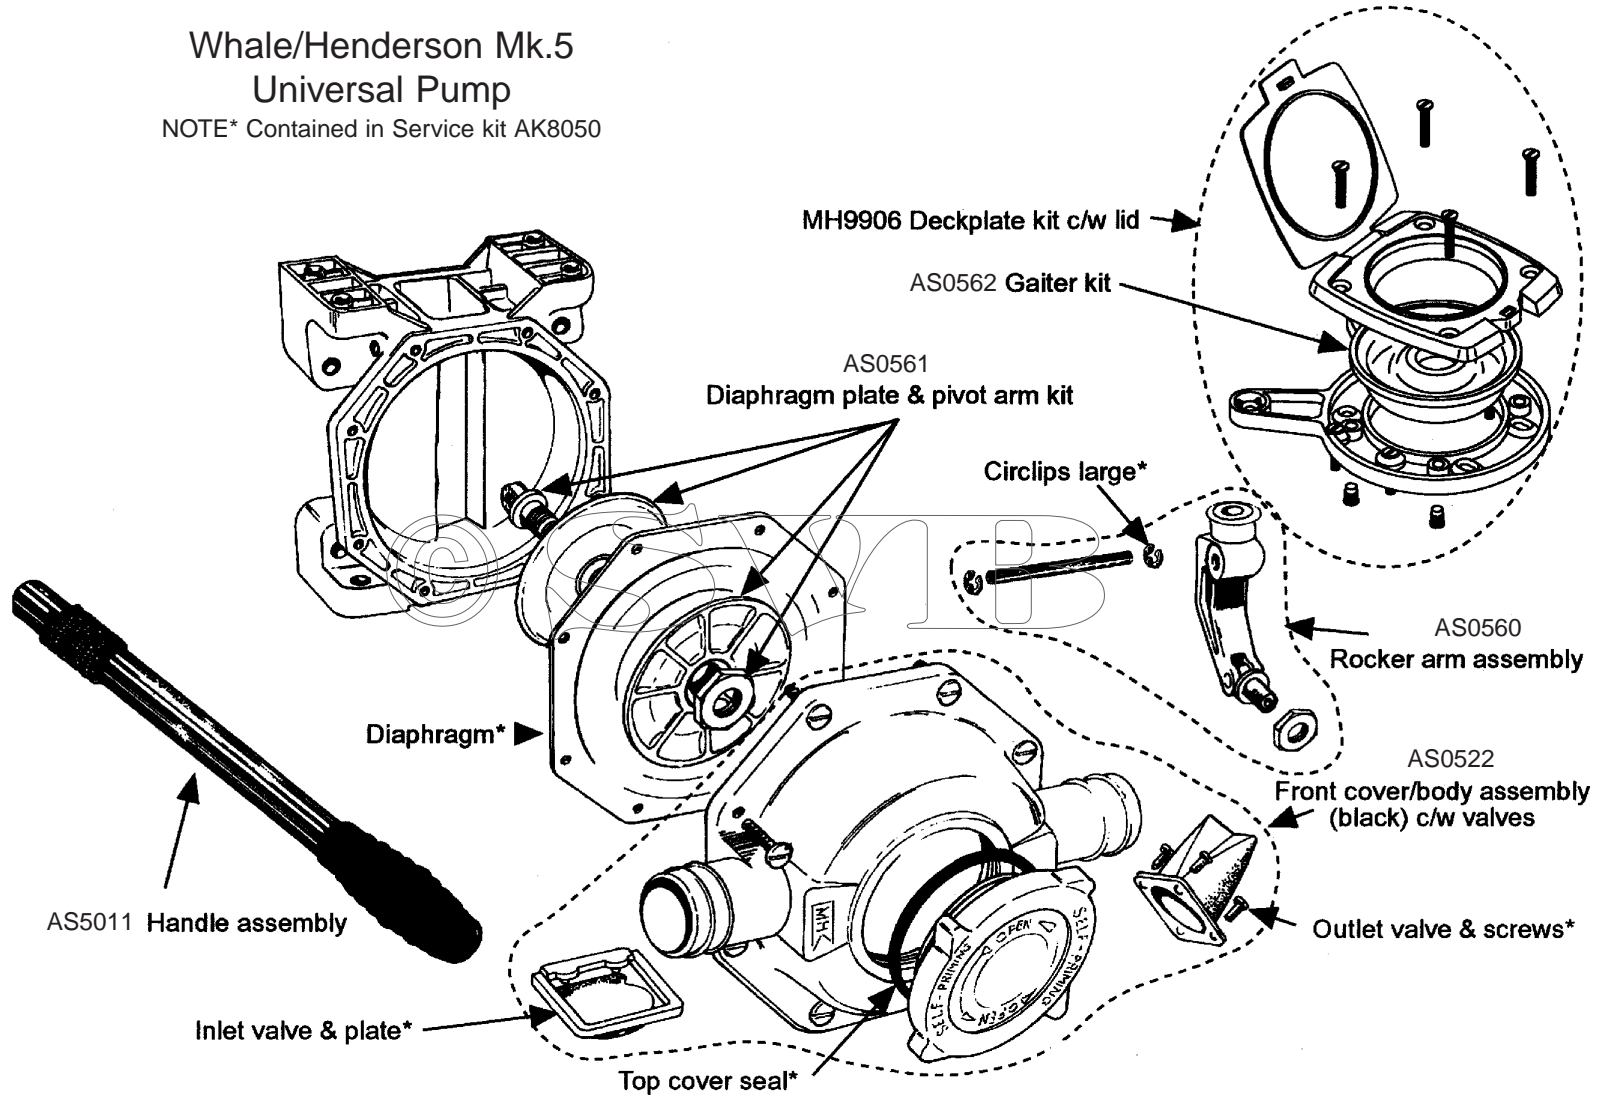

Whale/Henderson Mk.5 Universal Pump

NOTE* Contained in Service kit AK8050

Whale/Henderson Mk.5 Universal Pump

When ordering, please quote ASSEMBLY or KIT NUMBER.

AK8050	Service kit with complete set serviceable parts for Mk.5 pumps	MH9906	Deckplate kit c/w lid
	Containing:		Containing:
Qty		1	Conversion ring (lugged)
1	Inlet valve plate	1	Deckplate cover
1	Inlet valve	4	Screw M6x30
2	Valve screw short	4	Screw M6x40
1	Top cover seal	1	Deckseal
1	Diaphragm	4	Nut insert M6
1	Outlet valve	1	Deckplate
2	Valve screw long	4	Nut M6
2	Circlip large		
2	Circlip small	AS0511	Handle assembly s/s with lanyard
8	Screw M5x25		
8	Nut M5		
AS0522	Front cover/body assembly (black) c/w valves		
	Containing:		
1	Top cover		
1	Front cover/body (black)		
1	Inlet valve plate		
1	Inlet valve		
2	Valve screw short		
1	Top cover seal		
8	Assembly screw		
1	Outlet valve		
2	Valve screw long		
AS0521	Rocker arm assembly		
	Containing:		
1	Rocker arm		
1	Pivot arm		
1	Rocker arm nut		
1	Pivot pin		
1	Hinge pin		
2	Circlip large		
2	Circlip small		
AS0561	Diaphragm plate & pivot arm kit		
	Containing:		
1	Pivot arm		
2	Diaphragm plate		
1	Rocker arm nut		
2	Circlip small		
AS3725	Gaiter kit for deckplates		
	Containing:		
1	Gaiter (for plastic or metal deckplates)		
1	O ring (for metal deckplate G10 & G30 only)