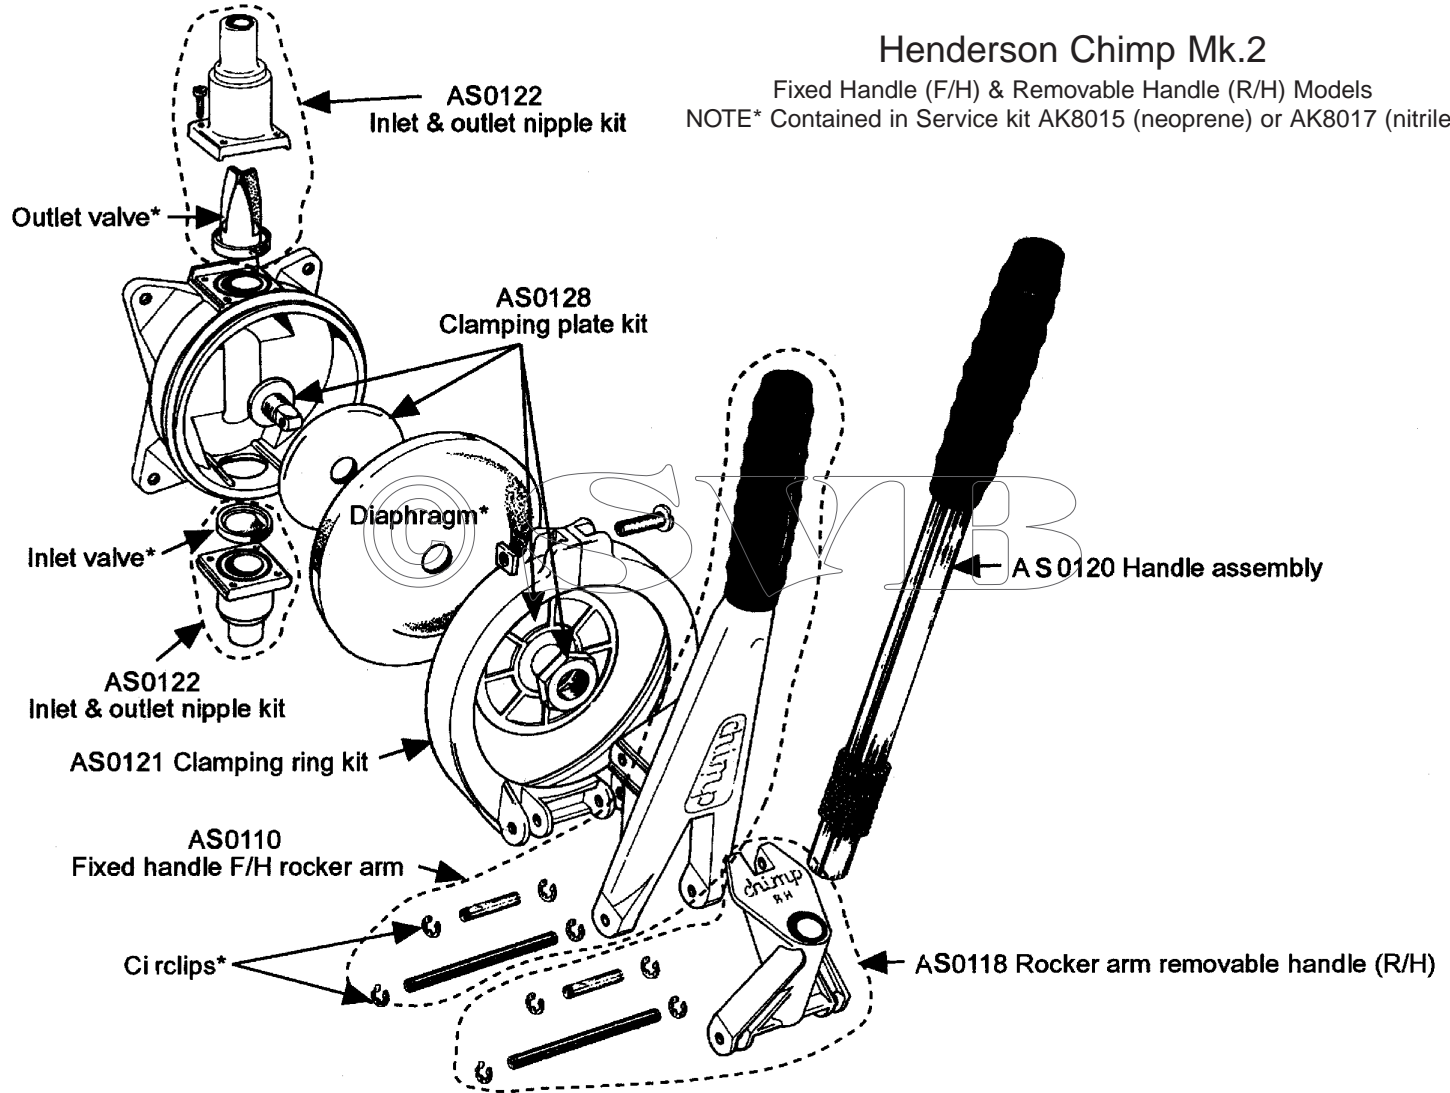

Henderson Chimp Mk.2

Fixed Handle (F/H) & Removable Handle (R/H) Models

NOTE* Contained in Service kit AK8015 (neoprene) or AK8017 (nitrile)