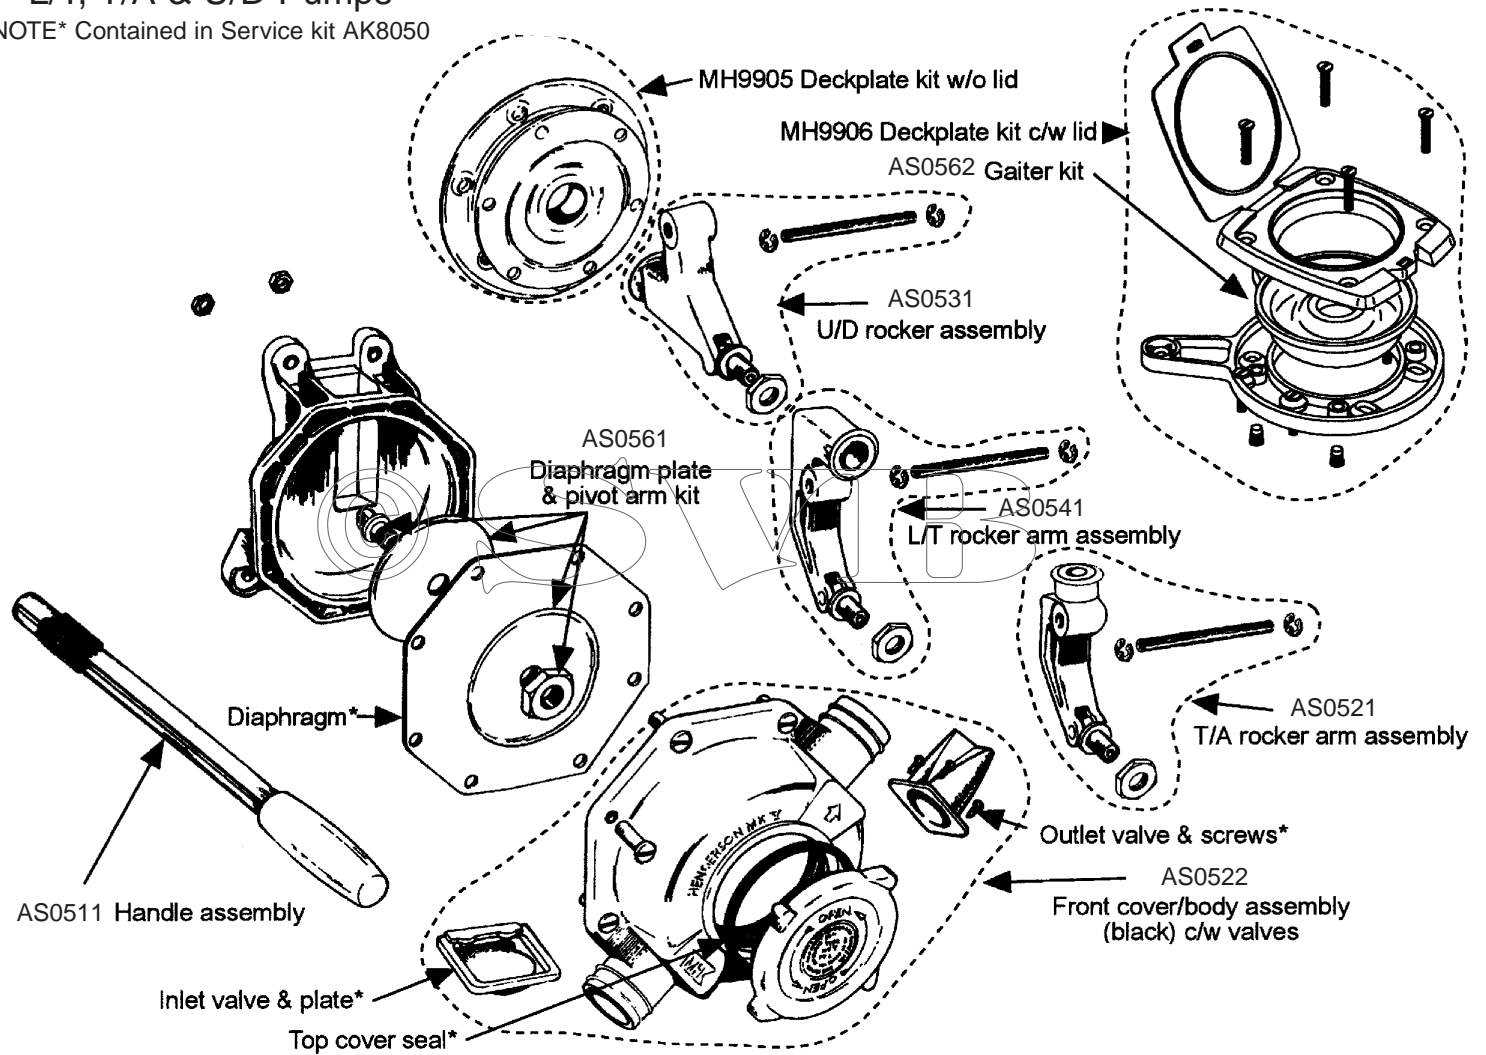

Whale/Henderson Mk.5 L/T, T/A & U/D Pumps

NOTE* Contained in Service kit AK8050

Whale/Henderson Mk.5 L/T, T/A & U/D Pumps

When ordering, please quote ASSEMBLY or KIT NUMBER.

AK8050	Service kit with complete set of serviceable parts		AS0541	L/T Rocker arm assembly
	Containing:		Qty	Containing:
1	Inlet valve plate		1	Pivot bush
1	Inlet valve		1	L/T Rocker arm
2	Valve screw short		1	Fork insert
1	Top cover seal		1	Pivot arm
1	Diaphragm		1	Rocker arm nut
1	Outlet valve		1	Hinge pin
2	Valve screw long		2	Circlip large
2	Circlip large		2	Circlip small
2	Circlip small		1	Pivot pin
8	Screw M5x25			
8	Nut M5		AS0511	Handle assembly s/s c/w lanyard
AS0522	Front cover/body assembly (black) c/w valves		AS0561	Diaphragm plate & pivot arm
	Containing:			Containing:
1	Top Cover		1	Pivot arm
1	Front cover/body (white)		2	Diaphragm plate
1	Inlet valve plate		1	Rocker arm nut
1	Inlet valve		2	Circlip small
2	Valve screw short			
1	Top cover seal		AS3725	Gaiter kit for deckplates
8	Assembly screws			Containing:
1	Outlet valve		1	Gaiter (for plastic or metal deckplates)
2	Valve screw long		1	O ring (for metal deckplate G10 & G30 only)
AS0536	Front cover/body assembly (white) c/w valves		MH9906	Deckplate kit c/w lid
	Containing:			Containing:
1	Top cover		1	Conversion ring (lugged)
1	Front cover/body (white)		1	Deckplate cover
1	Inlet valve plate		4	Screw M6x30 & 4Screws M6x40
1	Inlet valve		1	Deckseal
2	Valve screw short		4	Nut insert M6
1	Top cover seal		1	Deckplate
8	Assembly screws		4	Nut M6
1	Outer valve		MH9905	Deckplate white w/o lid (old type U/D & D/A pumps only)
2	Valve screw long			Containing:
AS0521	T/A Rocker arm assembly		1	Deckring White
	Containing:		1	Deckseal (with 6 holes)
1	T/A Rocker arm		6	Screws
1	Pivot arm		6	Washers
1	Rocker arm nut		6	Nuts
1	Pivot pin			
1	Hinge pin			
2	Circlip large			
2	Circlip small			
AS0531	U/D Rocker arm assembly			
	Containing:			
1	Pivot bush	2	Circlip large	(Henderson Mk.3 & Mk.4 discontinued in 1982)
1	U/D Rocker arm	2	Circlip small	
1	Fork insert	1	Pivot pin	
1	Pivot arm			
1	Rocker arm nut			
1	Hinge pin