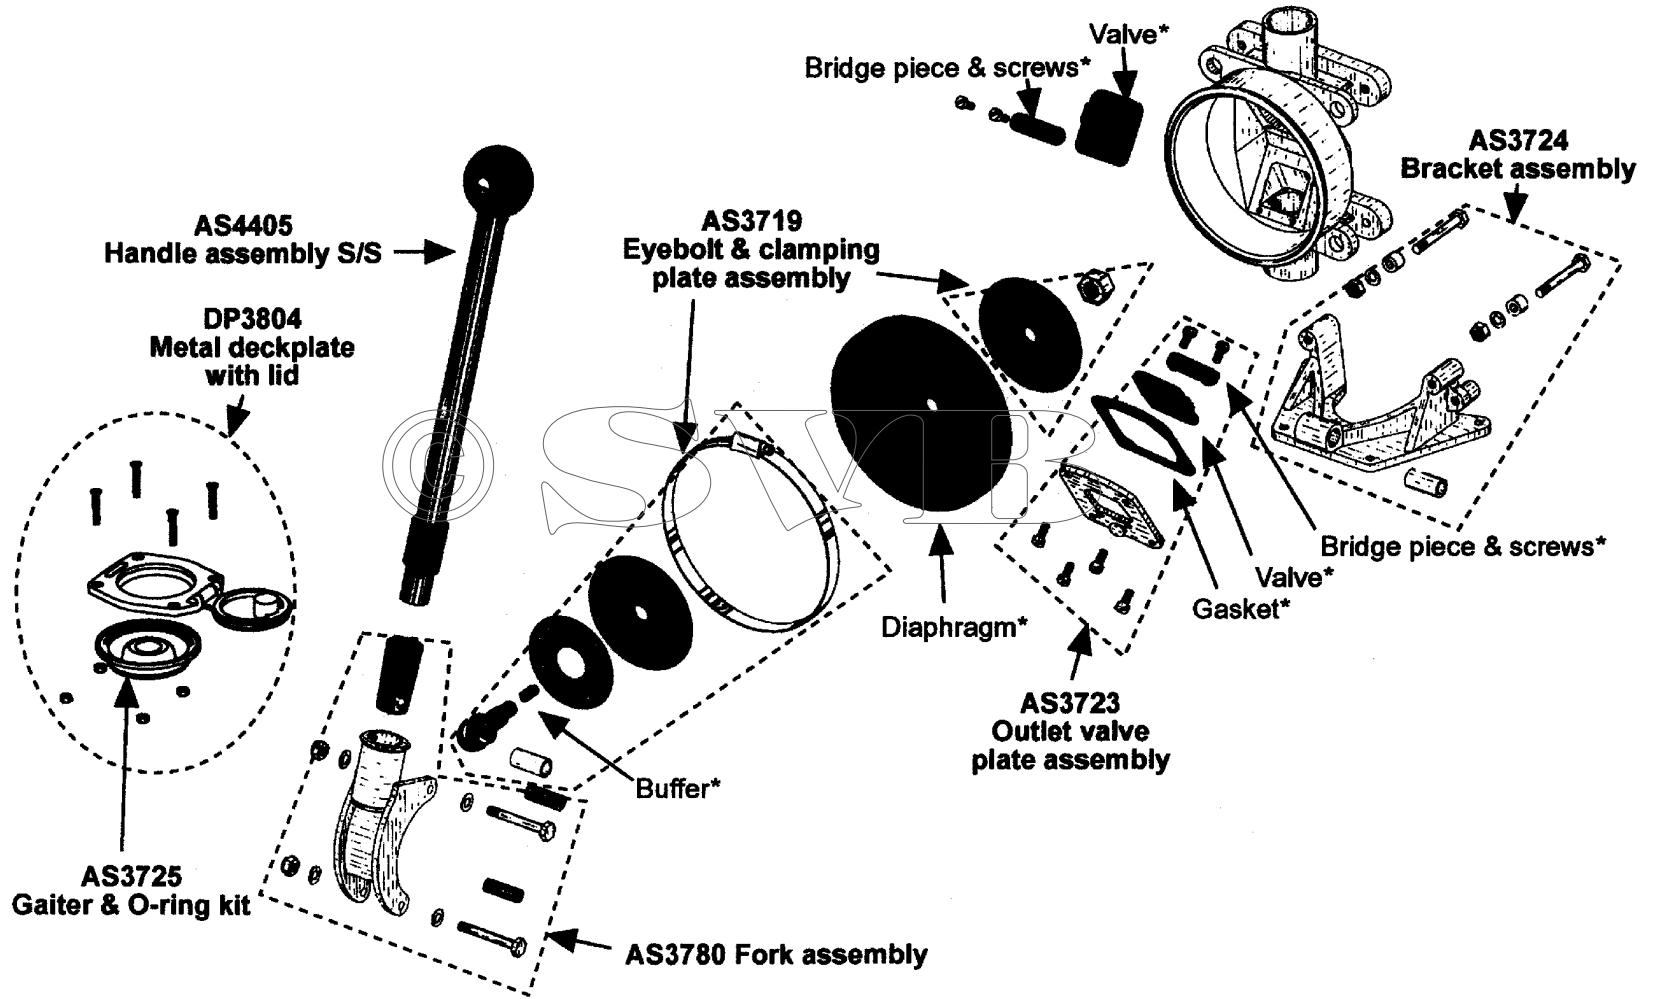

Whale Gusher 10 Pump Mk.3

NOTE* Contained in Service kit AK3706 (neoprene) or AK3714 (nitrile)