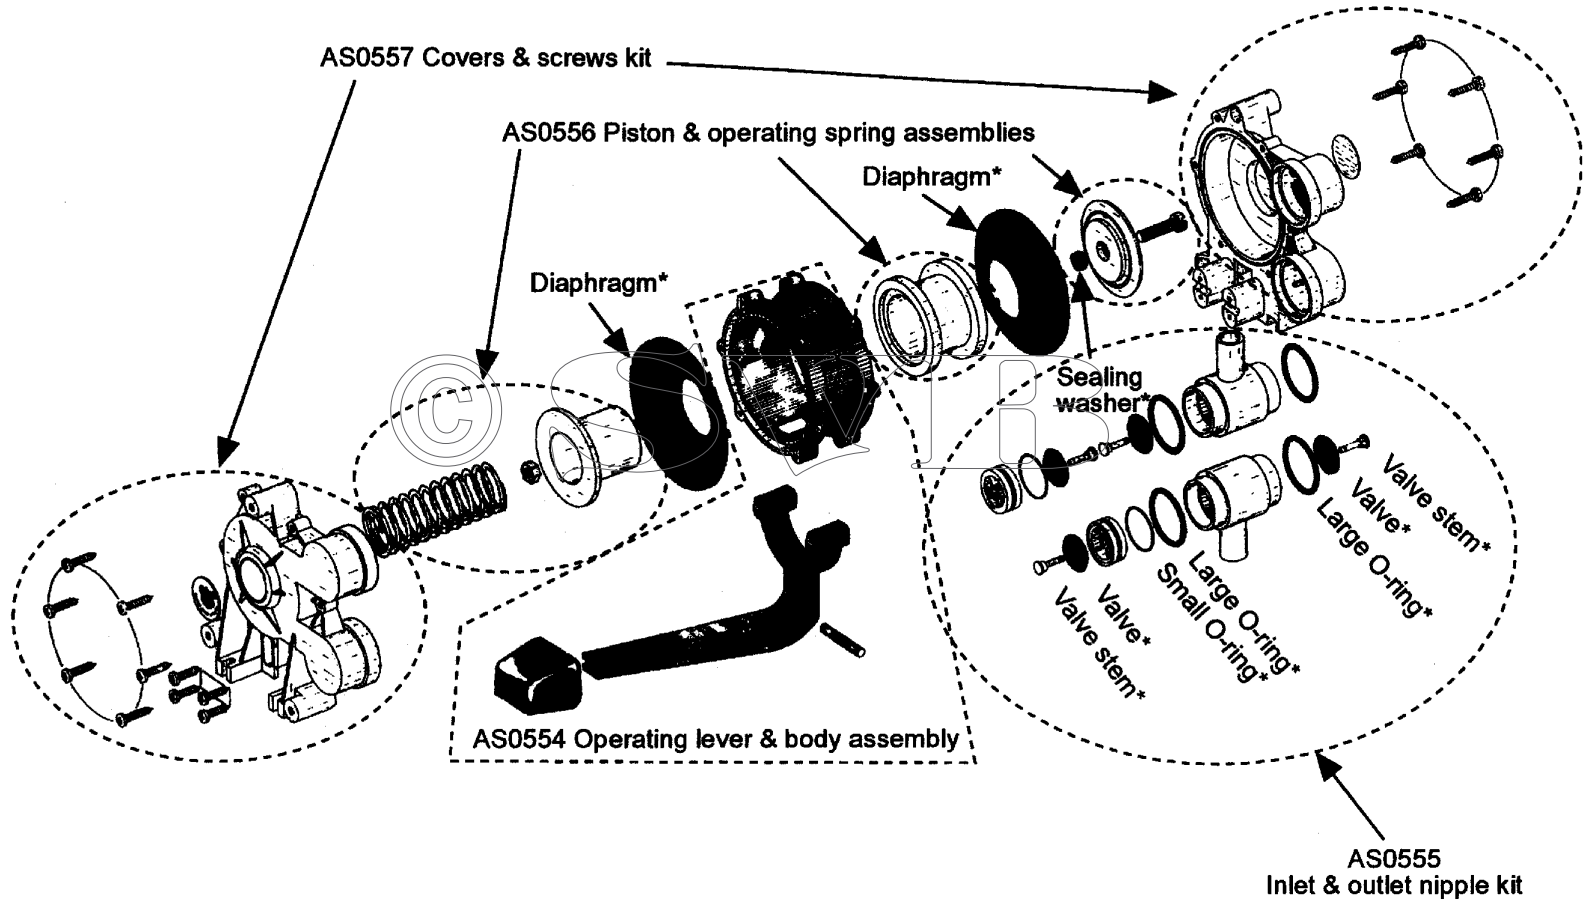

Whale Gusher Galley Mk.3 Pump

NOTE* Contained in Service kit AK0553