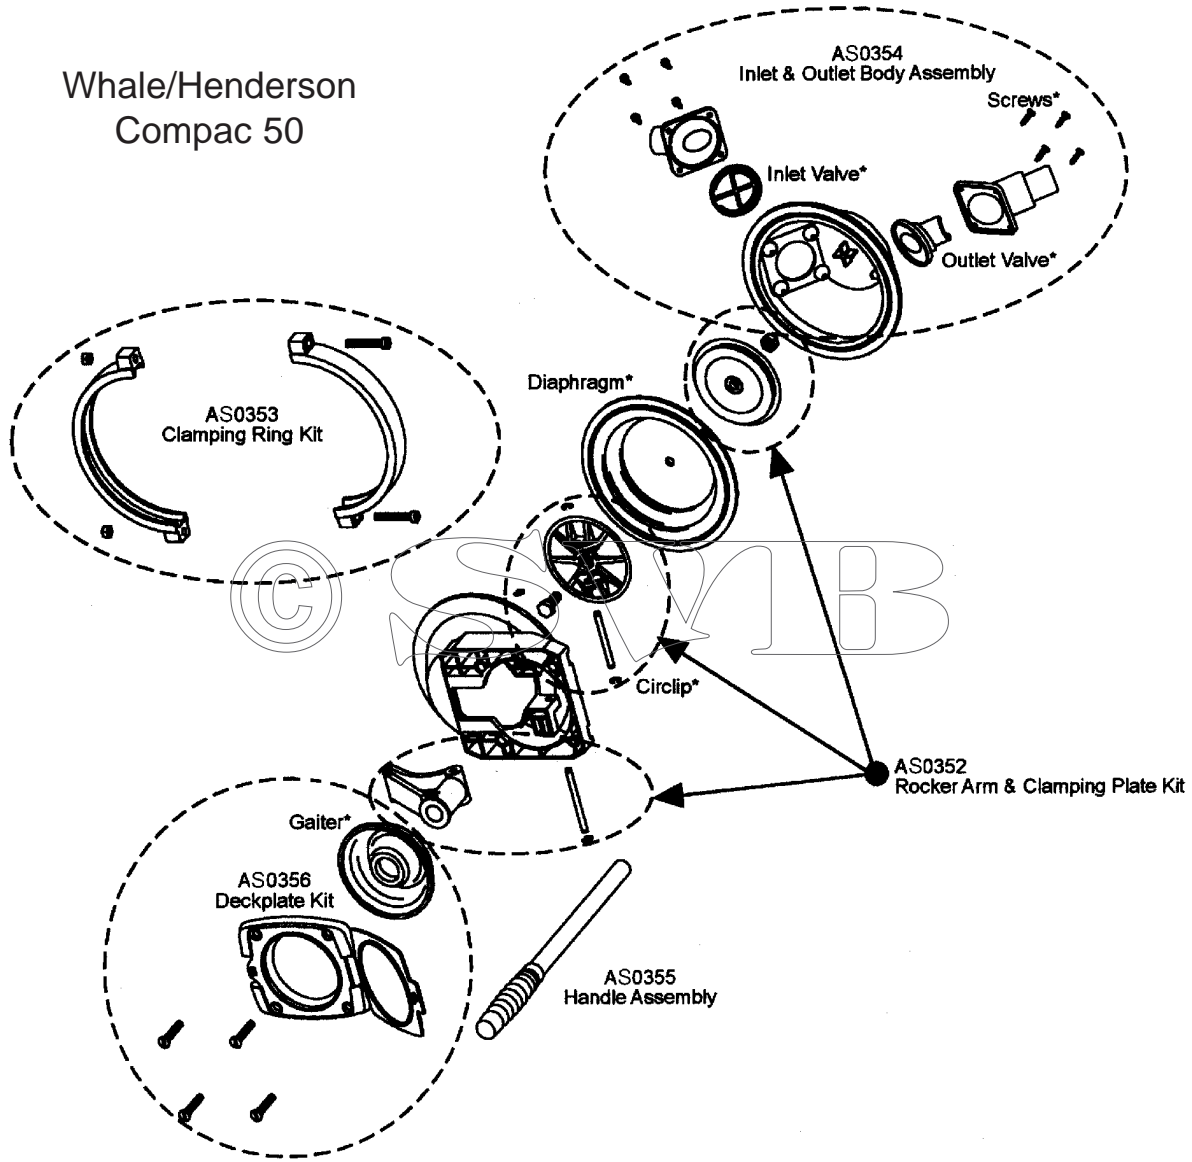

Whale/Henderson Compac 50