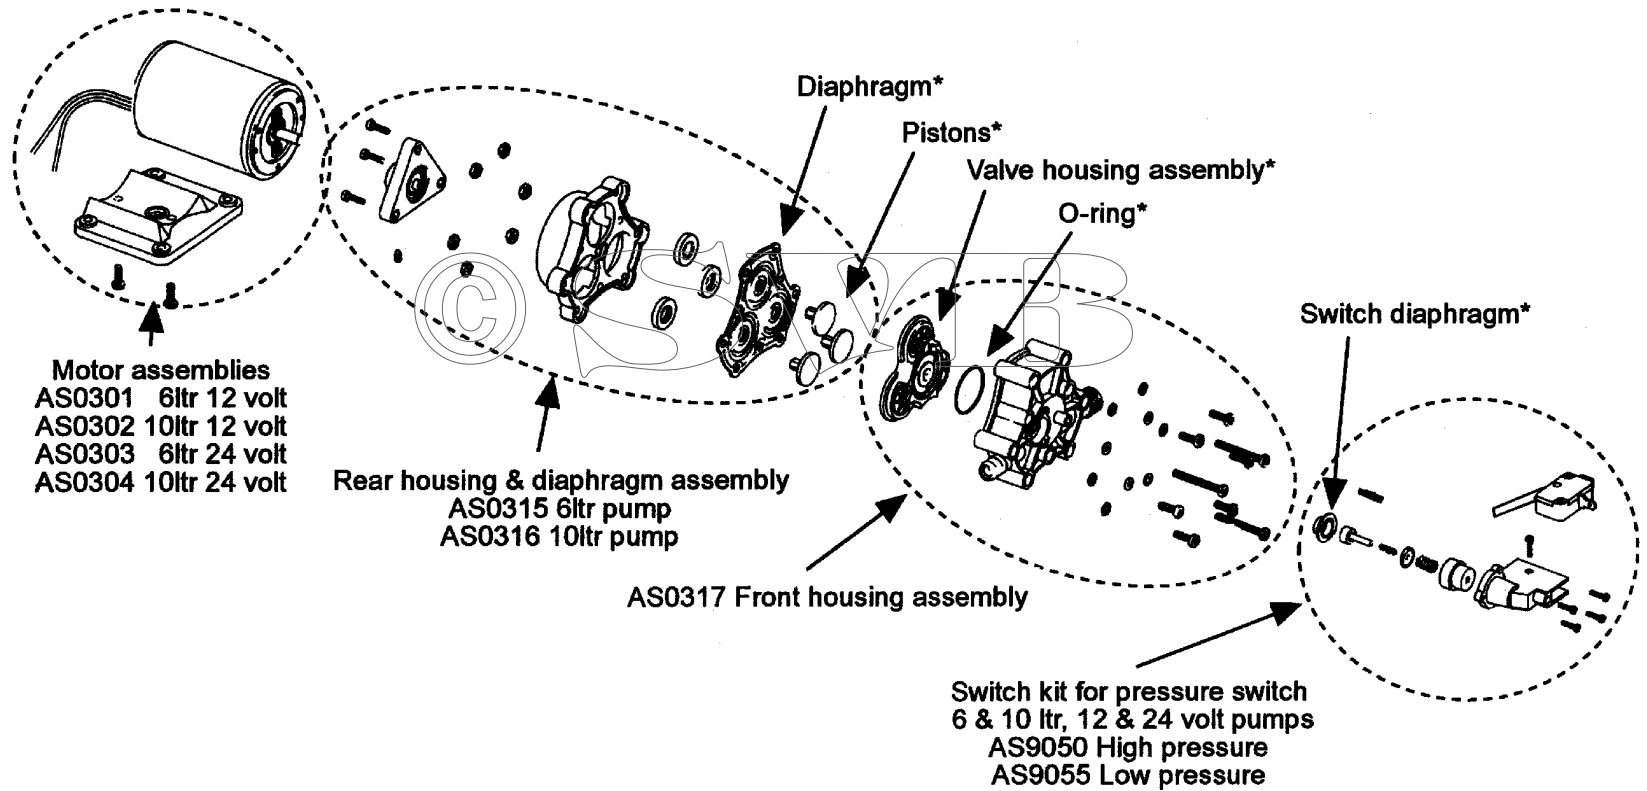

Whale Evenflow 2 600/1000 Pressure Pump

NOTE* Contained in Service kit AK1012

Whale Evenflow 2 600/1000 Pressure Pump

When ordering, please quote ASSEMBLY or KIT NUMBER.

AK1012	Service kit of serviceable parts for all Evenflow 6 7 10 litre pumps	AS0317	Front housing assembly
Qty	Containing:	Qty	Containing:
1	Diaphragm	1	Valve housing assembly
1	Valve housing assembly	1	Front housing
3	Piston (3 per pump)	9	Washer (housing)
1	O ring (valve housing)	6	Screw (housing)
1	Switch diaphragm	1	O ring (valve housing)
		3	Screw M5x45
		1	Elbow assembly
		1	Straight assembly
	Switch kit for pressure switch 6 & 10 litre, 12& 24v	FV2040	Strainer Easyclean 1/2" smooth connection
AS9050	High Pressure	FV2050	Strainer Easyclean 1/2" threaded 1/2" BSP/NPT
AS9055	Low Pressure		
	Containing:		
1	Microswitch spring		
1	Pressure switch button housing		
2	Screw (switch retaining)		
1	Pressure switch button		
1	Micro switch		
1	Spring washer		
1	Pressure switch button		
1	Switch housing		
3	Screw (switch housing retaining)		
1	Switch diaphragm		
1	Return spring		
AS0314	Elbow & straight connectors kit 1/2"BSP to 1/2" hose		
	Containing:		
1	Elbow assembly c/w sealing washer		
1	Straight assembly c/w sealing washer		
	Rear housing & diaphragm assembly		
AS0315	6 Litre Pump		
AS0316	10 Litre Pump		
	Containing:		
3	Screw (bearing assembly)		
1	Bearing assembly		
6	Nut (housing)		
1	Diaphragm		
1	Grub screw allen m5x8 HTS		
3	Piston support plate		
1	Rear housing		
3	piston (3 per pump)