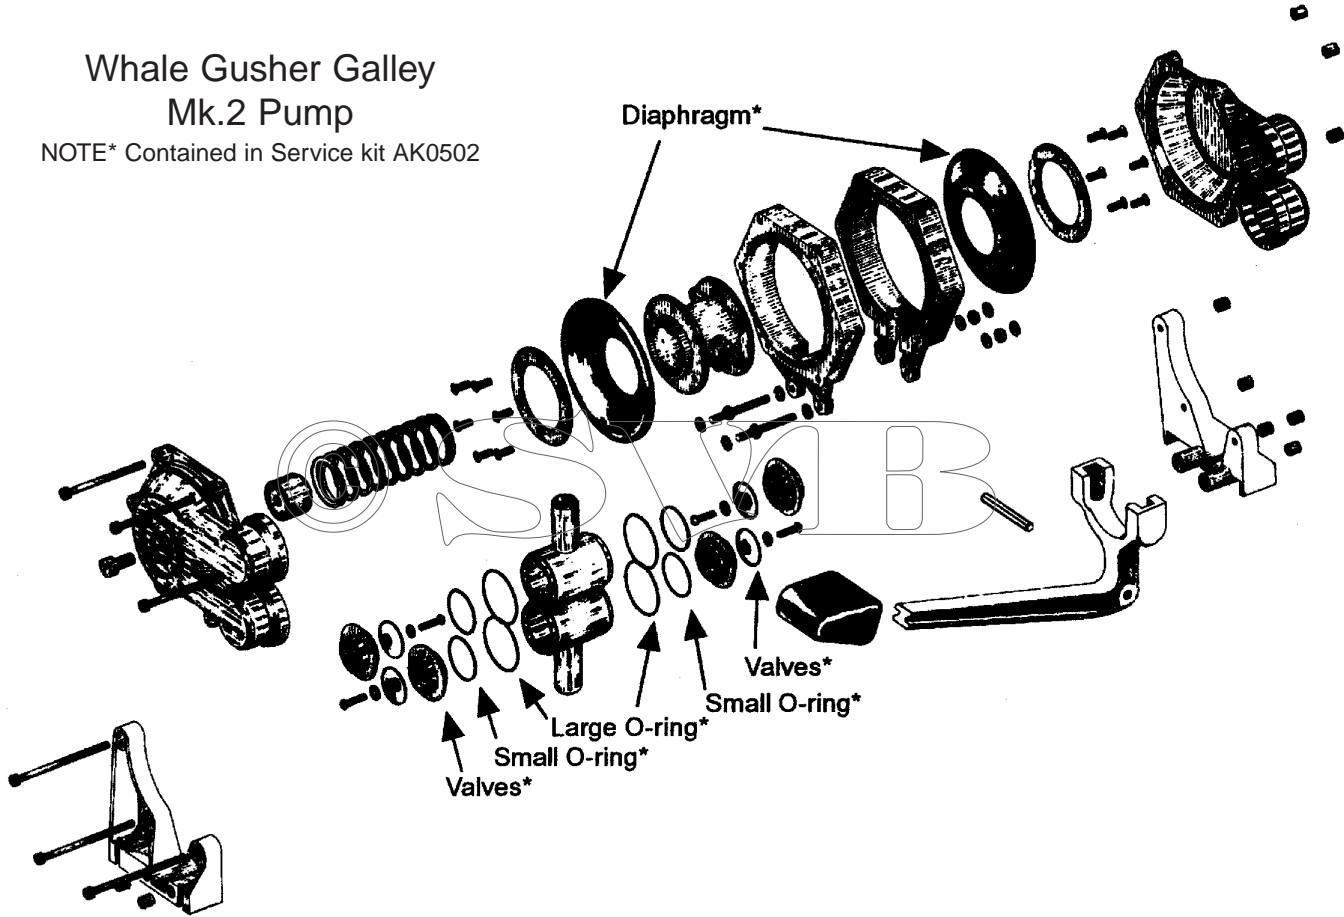

Whale Gusher Galley Mk.2 Pump

NOTE* Contained in Service kit AK0502

Whale Gusher Galley Pump Mk.2 (discontinued 1984)

When ordering please quote KIT NUMBER.

AK0502	Service Kit with complete set of serviceable parts for Gusher Galley Mk.2
Qty	Containing:
4	Small O ring
4	Valve
4	Large O ring
2	Diaphragm

This product is now out of production and has been replaced by Gusher Galley Mk.3 Pump (see page 15).
No other service parts are available for this pump.