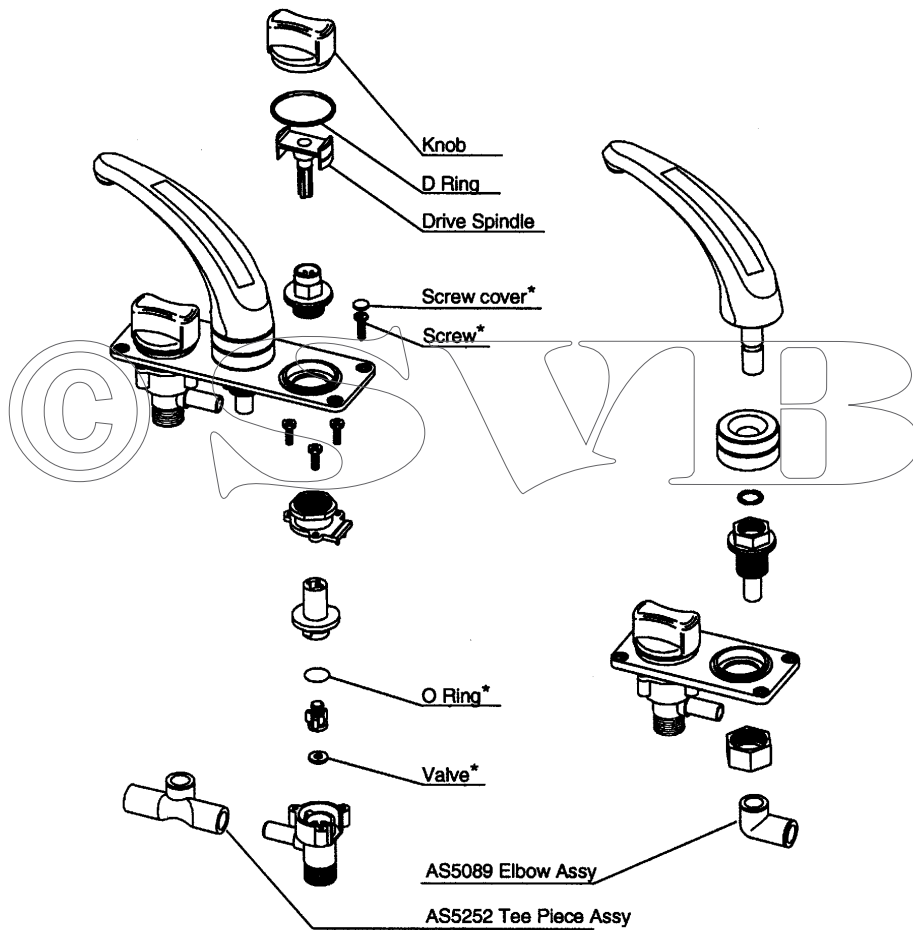

Whale Elegance Single & Mixer Taps Mk.2 (1/2" NPT threaded connections)

NOTE* Contained in Service kit AK5030