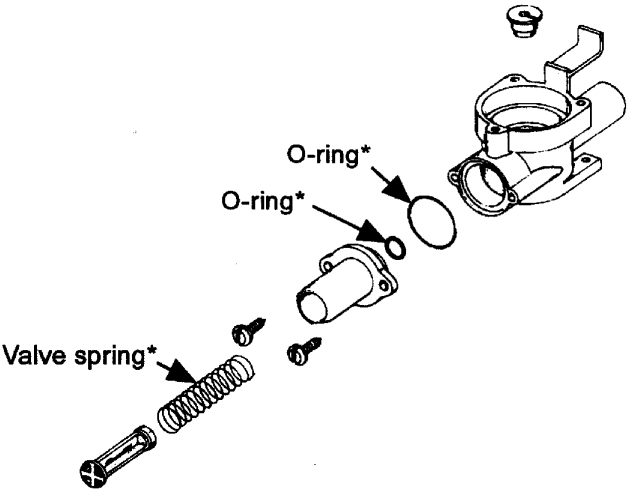

Whale In-Line Pressure Switch

NOTE* Contained in Service kit AK7208

Whale In-Line Pressure Switch

When ordering, please quote KIT NUMBER.

AK7208	Service kit with complete set of serviceable parts for pressure switch
Qty	Containing:
1	O-ring (valve)
1	Valve stem
1	Micro switch
1	Valve spring
1	O-ring (tailpiece)
1	Diaphragm
1	Valve

© SWIB