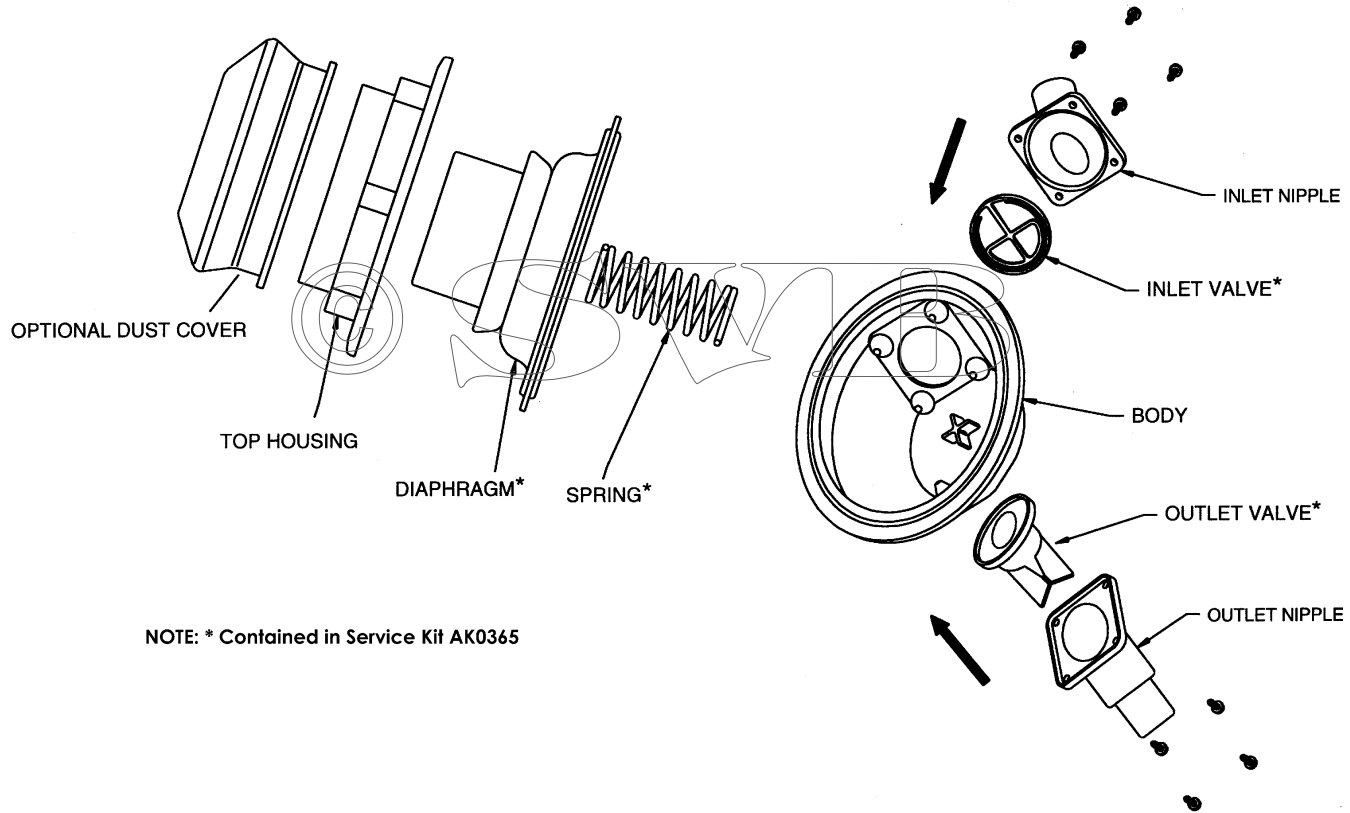

Gusher Flusher Pump

NOTE* Contained in Service kit AK0365

NOTE: * Contained in Service Kit AK0365