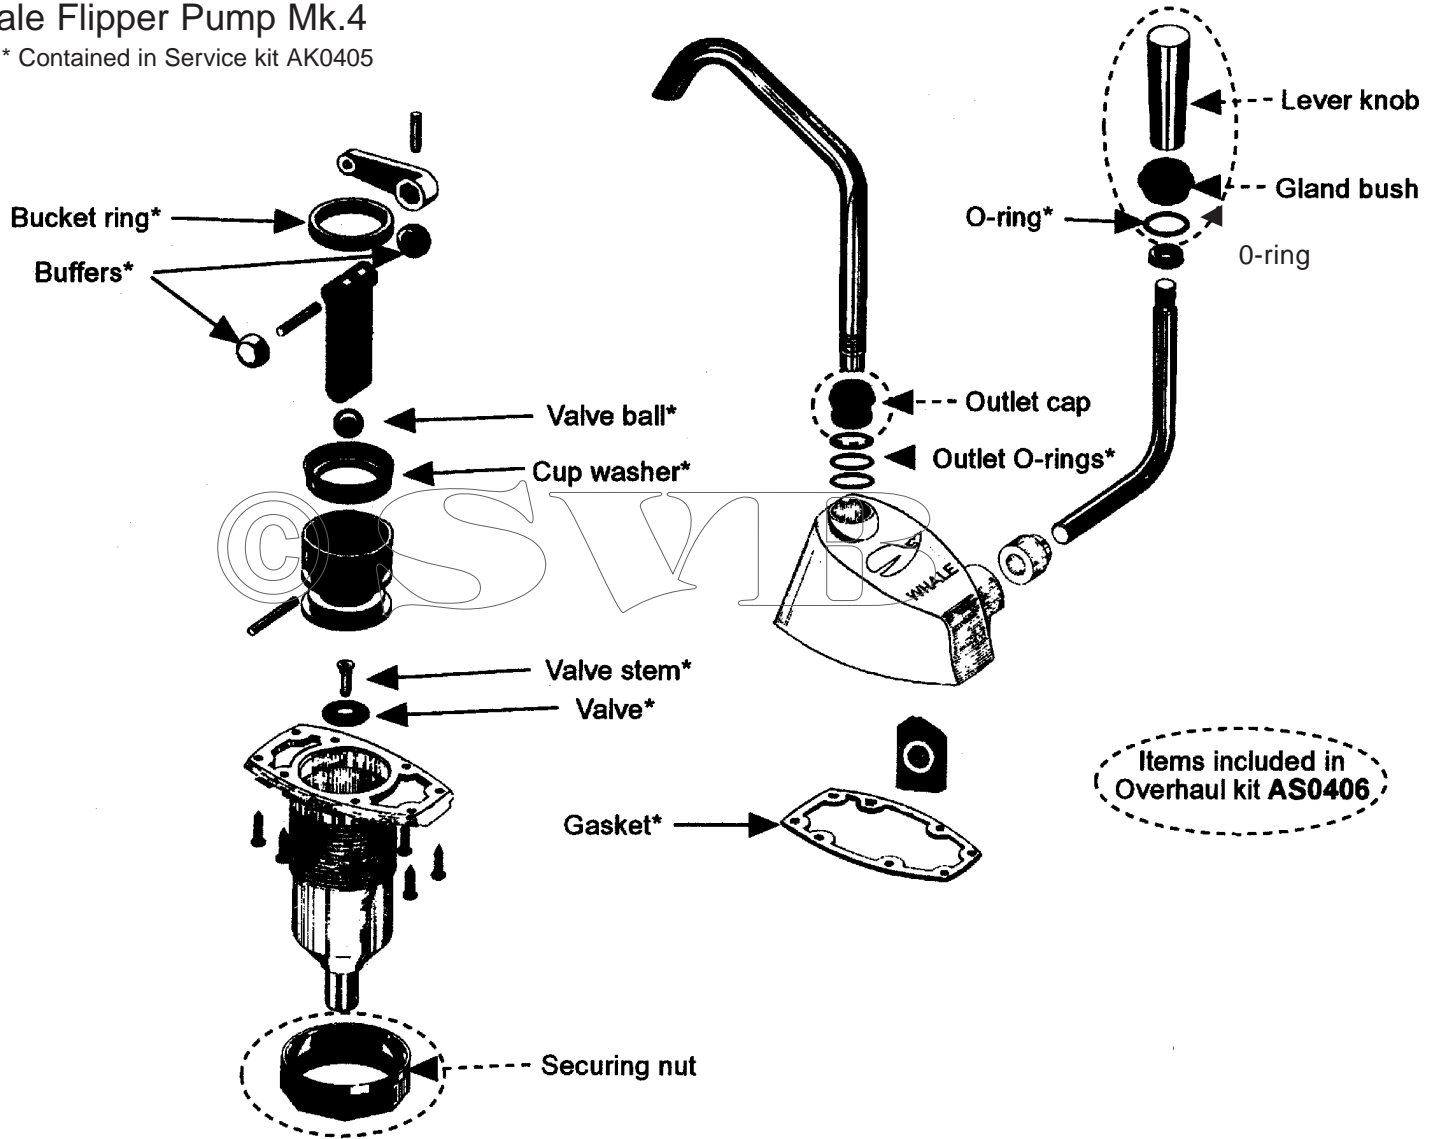

Whale Flipper Pump Mk.4

NOTE* Contained in Service kit AK0405

Whale Flipper Pump Mk.3 & 4

When ordering, please quote KIT NUMBER.

AK0405	Service Kit with complete set of serviceable parts for Flipper Mk. 3 & 4
Qty	Containing:
3	O ring (3 per outlet)
1	Gasket
1	Bucket ring
1	Cup washer
1	Valve ball
2	Buffer
1	O ring
1	O ring (gland bush)
1	Valve
1	Valve stem

Cork bush (no longer available has been replace by 3 O-rings)

AS0406	Flipper overhaul kit
	Containing:
1	Outlet cap
1	Gland bush
1	Securing nut
1	Lever knob
1	O ring (gland bush)