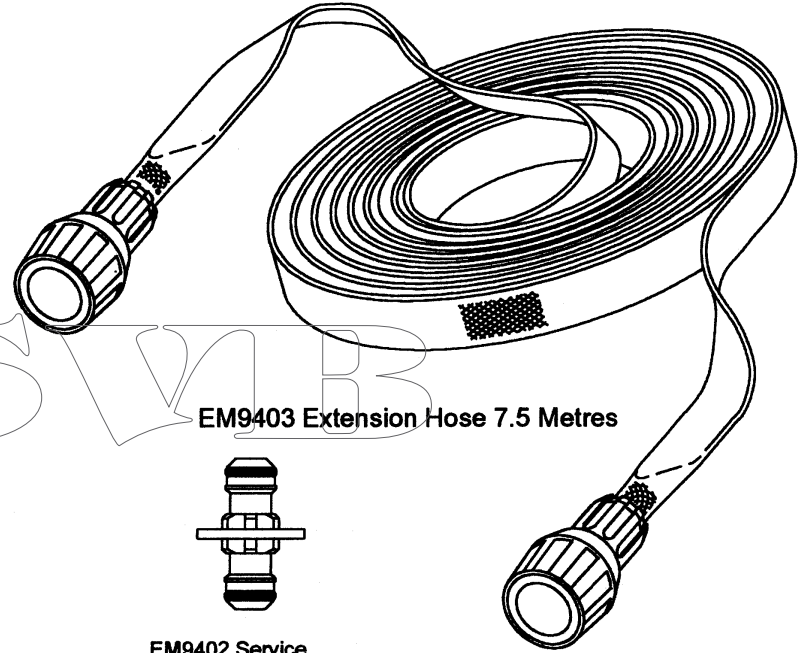

# Whale Aquasource

Caravan Mains Water Connector

EM9406 Service kit Tap Connectors

EM9407 Carver Adaptor

1/2"

1"

EM9404 Tap Adaptor (1/2", 1")

EM9403 Extension Hose 7.5 Metres