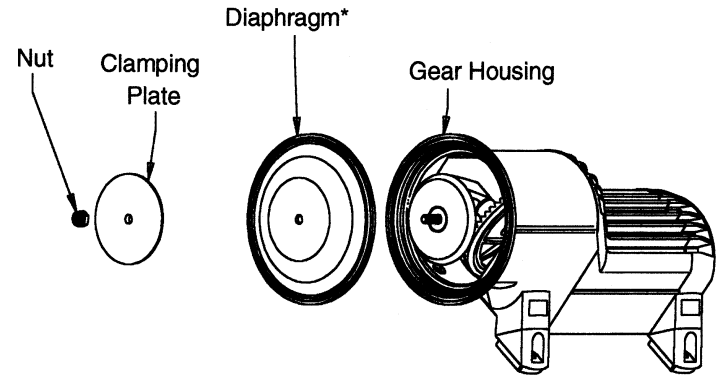

Whale Gulper Toilet Pump

NOTE* Contained in Service kit AK1557