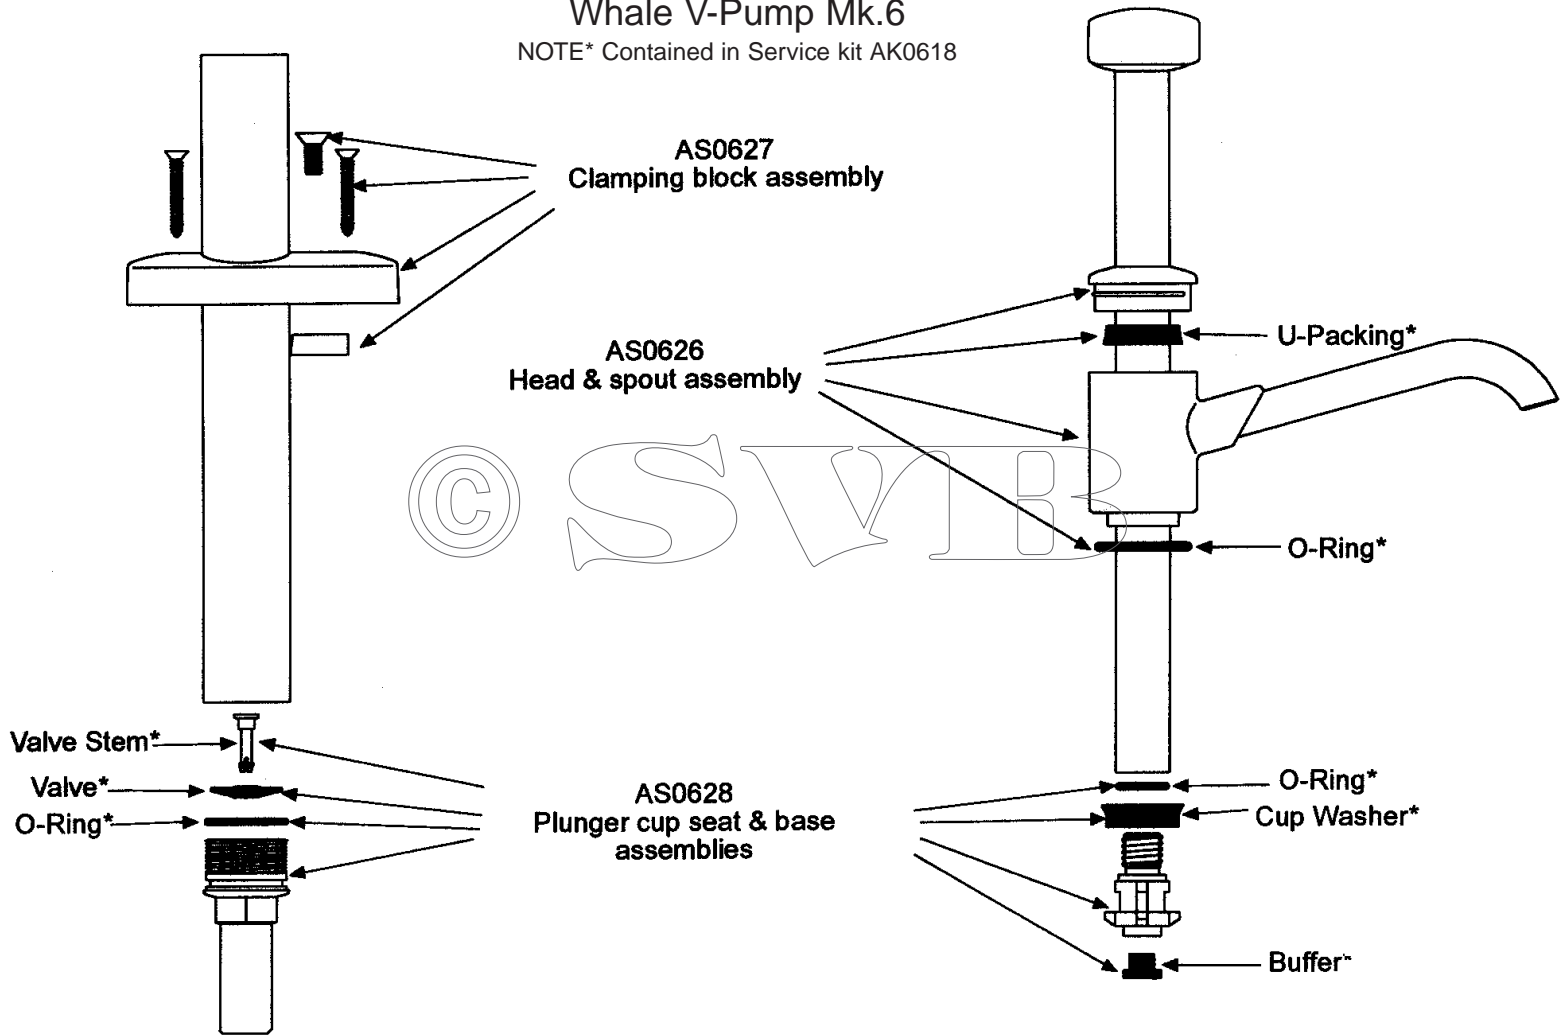

Whale V-Pump Mk.6

NOTE* Contained in Service kit AK0618