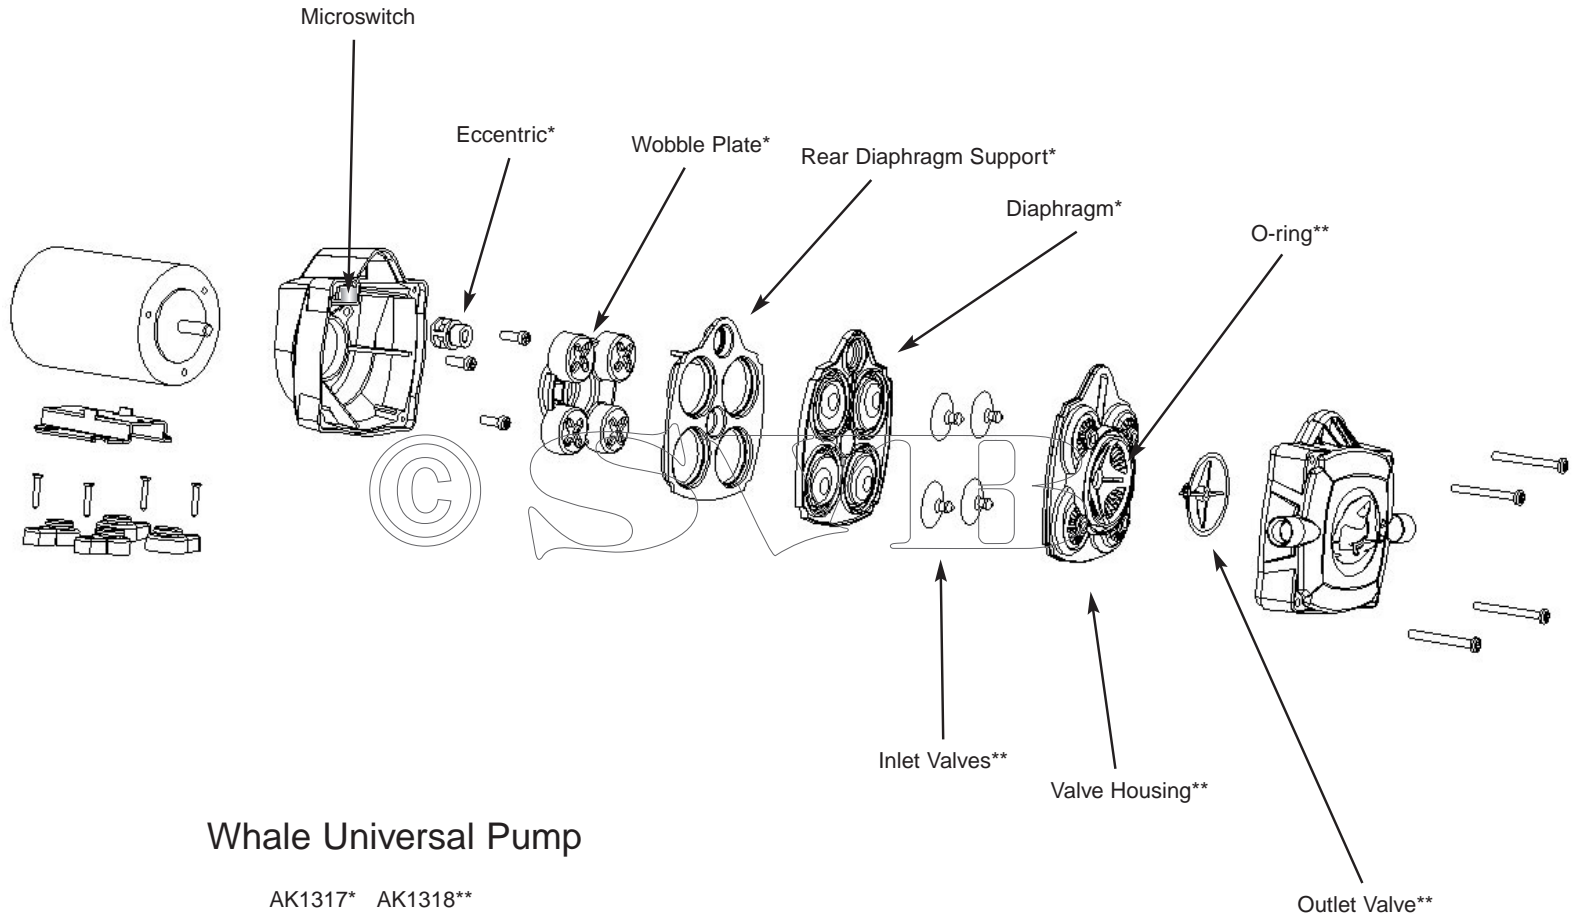

# Whale Evenflow 2 600/1000 Pressure Pump

When ordering, please quote ASSEMBLY or KIT NUMBER.

AK1012	Service kit of serviceable parts for all Evenflow 6 7 10 litre pumps	AS0317	Front housing assembly
Qty	Containing:	Qty	Containing:
1	Diaphragm	1	Valve housing assembly
1	Valve housing assembly	1	Front housing
3	Piston (3 per pump)	9	Washer (housing)
1	O ring (valve housing)	6	Screw (housing)
1	Switch diaphragm	1	O ring (valve housing)
		3	Screw M5x45
		1	Elbow assembly
		1	Straight assembly
	Switch kit for pressure switch 6 & 10 litre, 12& 24v	FV2040	Strainer Easyclean 1/2" smooth connection
AS9050	High Pressure	FV2050	Strainer Easyclean 1/2" threaded 1/2" BSP/NPT
AS9055	Low Pressure		
	Containing:		
1	Microswitch spring		
1	Pressure switch button housing		
2	Screw (switch retaining)		
1	Pressure switch button		
1	Micro switch		
1	Spring washer		
1	Pressure switch button		
1	Switch housing		
3	Screw (switch housing retaining)		
1	Switch diaphragm		
1	Return spring		
AS0314	Elbow & straight connectors kit 1/2"BSP to 1/2" hose		
	Containing:		
1	Elbow assembly c/w sealing washer		
1	Straight assembly c/w sealing washer		
	Rear housing & diaphragm assembly		
AS0315	6 Litre Pump		
AS0316	10 Litre Pump		
	Containing:		
3	Screw (bearing assembly)		
1	Bearing assembly		
6	Nut (housing)		
1	Diaphragm		
1	Grub screw allen m5x8 HTS		
3	Piston support plate		
1	Rear housing		
3	piston (3 per pump)		