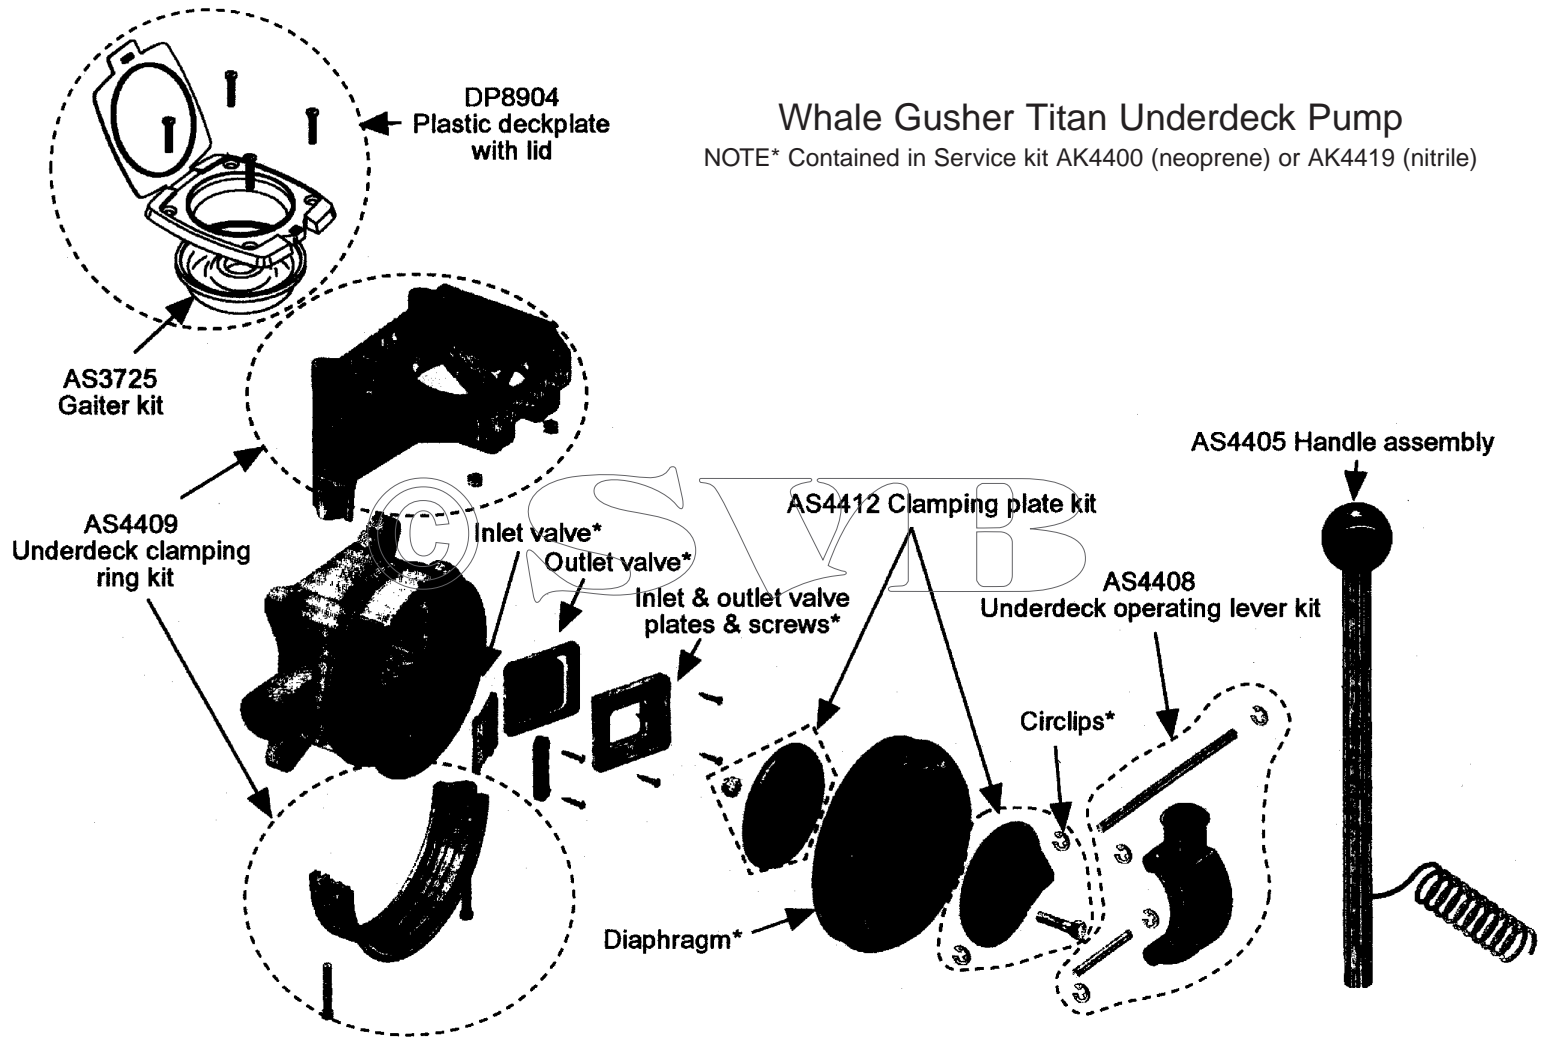

Whale Gusher Titan Underdeck Pump

NOTE* Contained in Service kit AK4400 (neoprene) or AK4419 (nitrile)