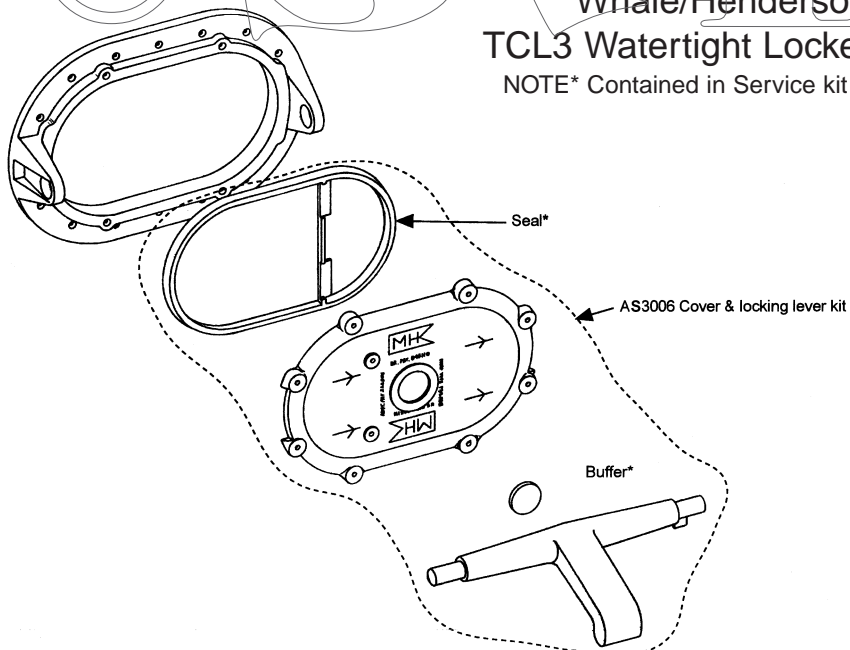

Whale/Henderson TCL3 Watertight Locker Door

NOTE* Contained in Service kit AK3005