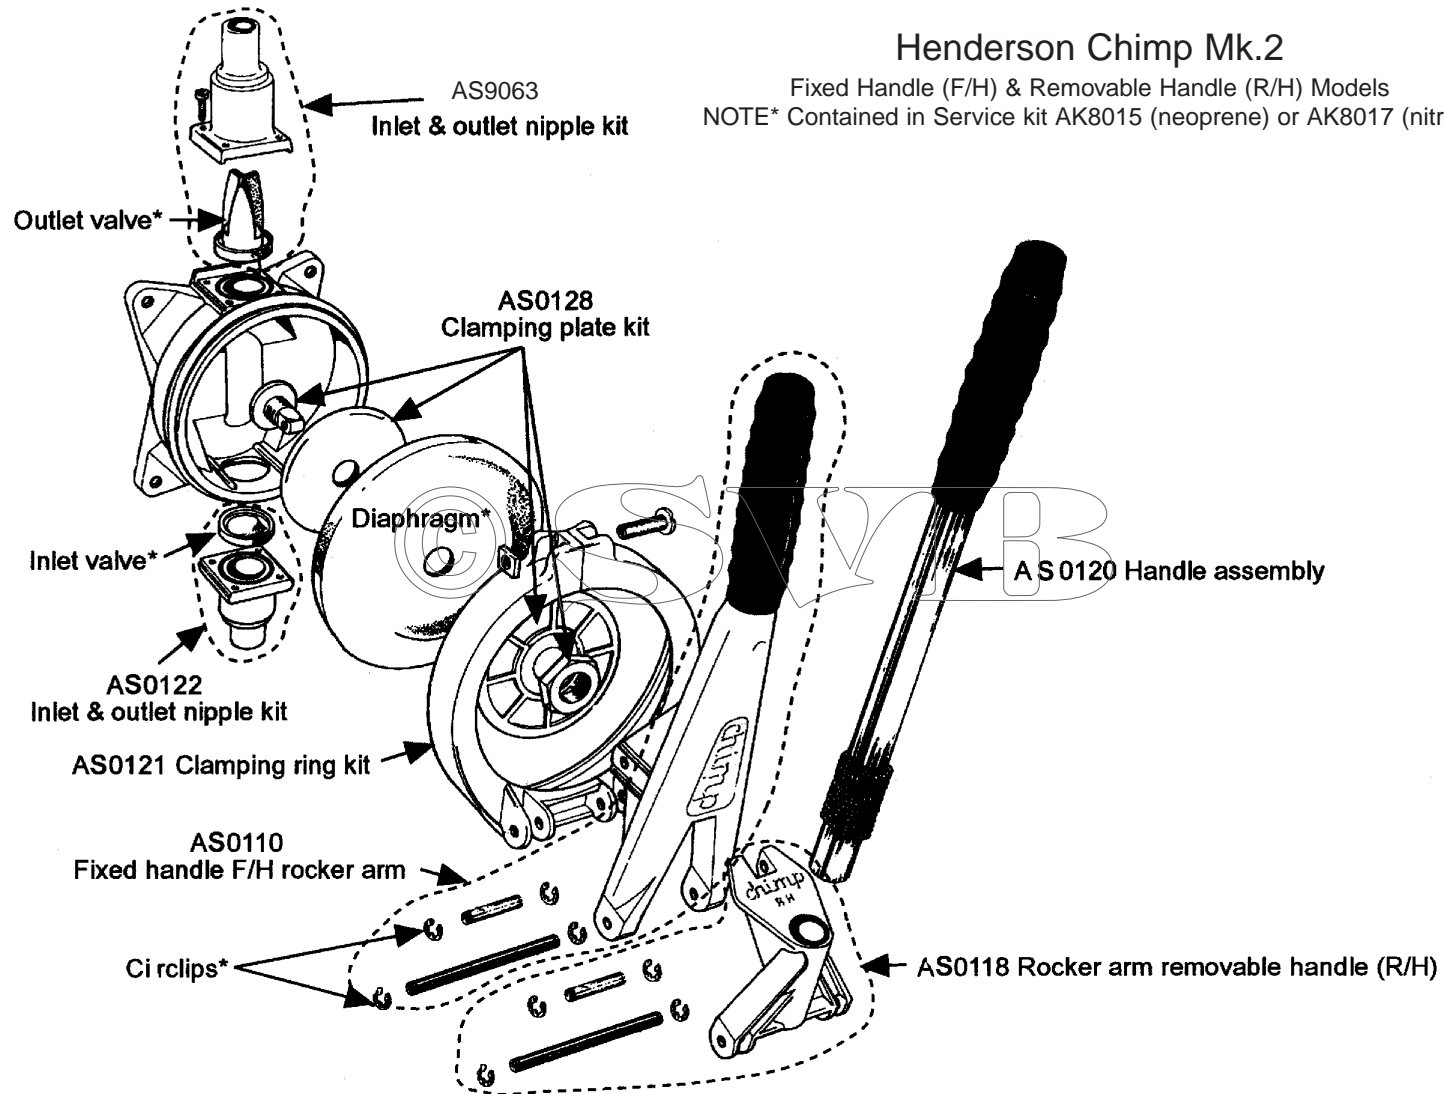

Henderson Chimp Mk.2

Fixed Handle (F/H) & Removable Handle (R/H) Models

NOTE* Contained in Service kit AK8015 (neoprene) or AK8017 (nitrile)

Henderson Chimp Mk.2

Through Deck/Bulkhead (R/H-T) Pumps

When ordering, please quote ASSEMBLY or KIT NUMBER.

AK8015	Service kit with complete set serviceable parts Chimp 2 (neoprene diaphragm)	MH9906	Deckplate kit c/w lid Containing: Conversion ring (lugged)
		1	Deckplate cover
		1	Screw M6x30
AK8017	Service kit with complete set serviceable parts Chimp 2 (nitrile diaphragm)	8	Deckseal
Qty	Containing:	1	Nut insert M6
1	Diaphragm	4	Deckplate
1	Inlet valve	4	Nut M6
1	Outlet valve		
4	Circlip	AS0128	Clamping plate kit Containing:
AS0123	Underdeck U/D rocker arm Containing:	1	Diaphragm stud
1	Rocker arm U/D	2	Diaphragm plate
1	Hinge pin	1	Diaphragm nut
4	Circlip	4	Circlip
1	Fulcrum pin	AS0120	Handle assembly s/s with lanyard
AS9064	Underdeck clamping ring kit Containing:		
1	U/D clamping ring		
1	Pinching screw		
4	Insert		
1	Nut		
4	Circlips (large)		
2	Circlips (small)		
AS9063	Inlet & outlet nipple kit Containing:		
1	Outlet nipple		
1	Inlet nipple		
8	Screw		
AS3725	Gaiter kit for deckplates Containing:		
1	Gaiter (for plastic or metal deckplates)		
1	O ring (for metal deckplate G10 & G30 only)