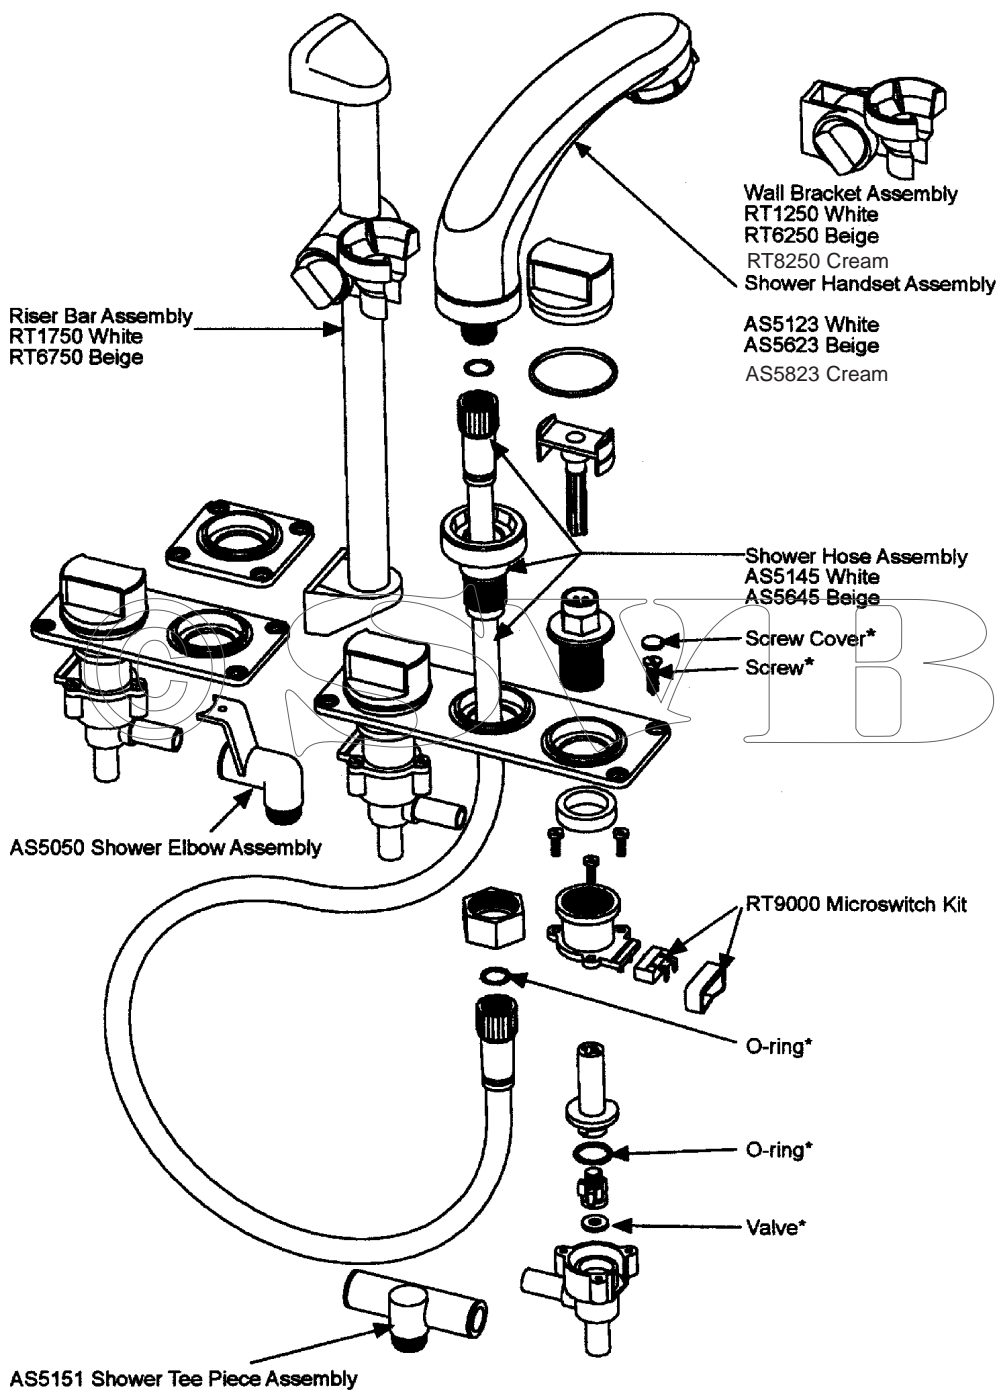

Whale Elegance Combo Tap/Shower

NOTE* Contained in Service kit AK5030