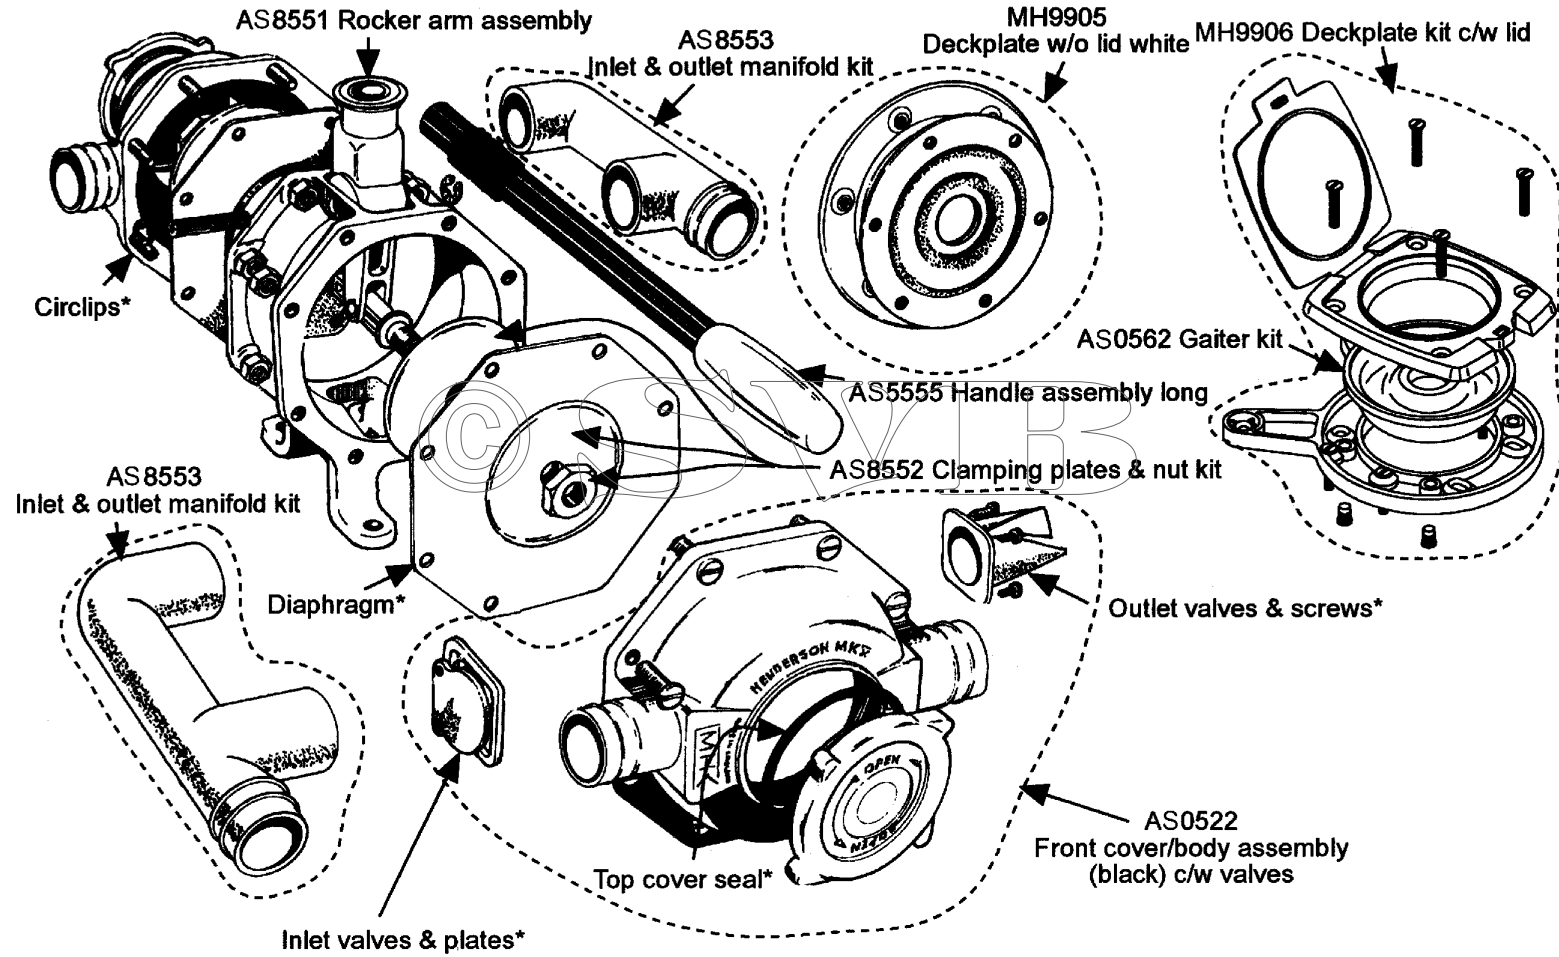

Henderson Mk.5 Double Action Pump

NOTE* Contained in Service kit AK8060

Henderson Mk.5 Double Action Pump

When ordering, please quote ASSEMBLY or KIT NUMBER.

AK8060	Service kit with complete set serviceable parts for Mk.5 Double acting	MH9905	Deckplate white w/o lid (old type U/D & D/A pumps only)
Qty	Containing:	1	Containing:
2	Inlet valve plate	1	Deckring White
2	Inlet valve	4	Deckseal (with 6 holes)
4	Valve screw short	4	Screws
2	Top cover seal	4	Nuts
2	Diaphragm	4	Screws M6x40
2	Outlet valve	2	Screws M6x40 CH
4	Valve screw long	MH9906	Deckplate kit
2	Circlip large	Containing:	
4	Circlip small	1	Conversion ring (lugged)
AS0522	Front cover/body assembly (black) c/w valves	1	Deckplate cover
	Containing:	8	Screw M6x30
1	Top Cover	1	Deckseal
1	Front cover/body (black)	4	Nut insert M6
1	Inlet valve plate	AS3725	Gaiter kit for deckplates
1	Inlet valve	Containing:	
2	Valve screw short	1	Gaiter (for plastic or metal deckplates)
only)	Top cover seal	1	O ring (for metal deckplate G10 & G30)
8	Assembly screw	AS8553	Inlet & outlet manifold kit
1	Outlet valve	Containing:	
2	Valve screw long	2	Manifolds
AS5555	Handle assembly (long) with lanyard	2	Worm drive clips
AS8551	Rocker arm assembly	AS8552	Clamping plates & nut kit
	Containing:	Containing:	
2	Pivot bush	4	Clamping plates (alloy)
1	Pivot arm	2	Rocker arm nuts
1	Rocker arm		
1	Fulcrum sleeve		
1	Fulcrum bush		
2	Nut diaphragm		
1	Hinge pin		
1	Bolt M6x50		
1	Nut nyloc M6		
1	Fork insert		
2	Circlip (large)		
2	Circlip (small)