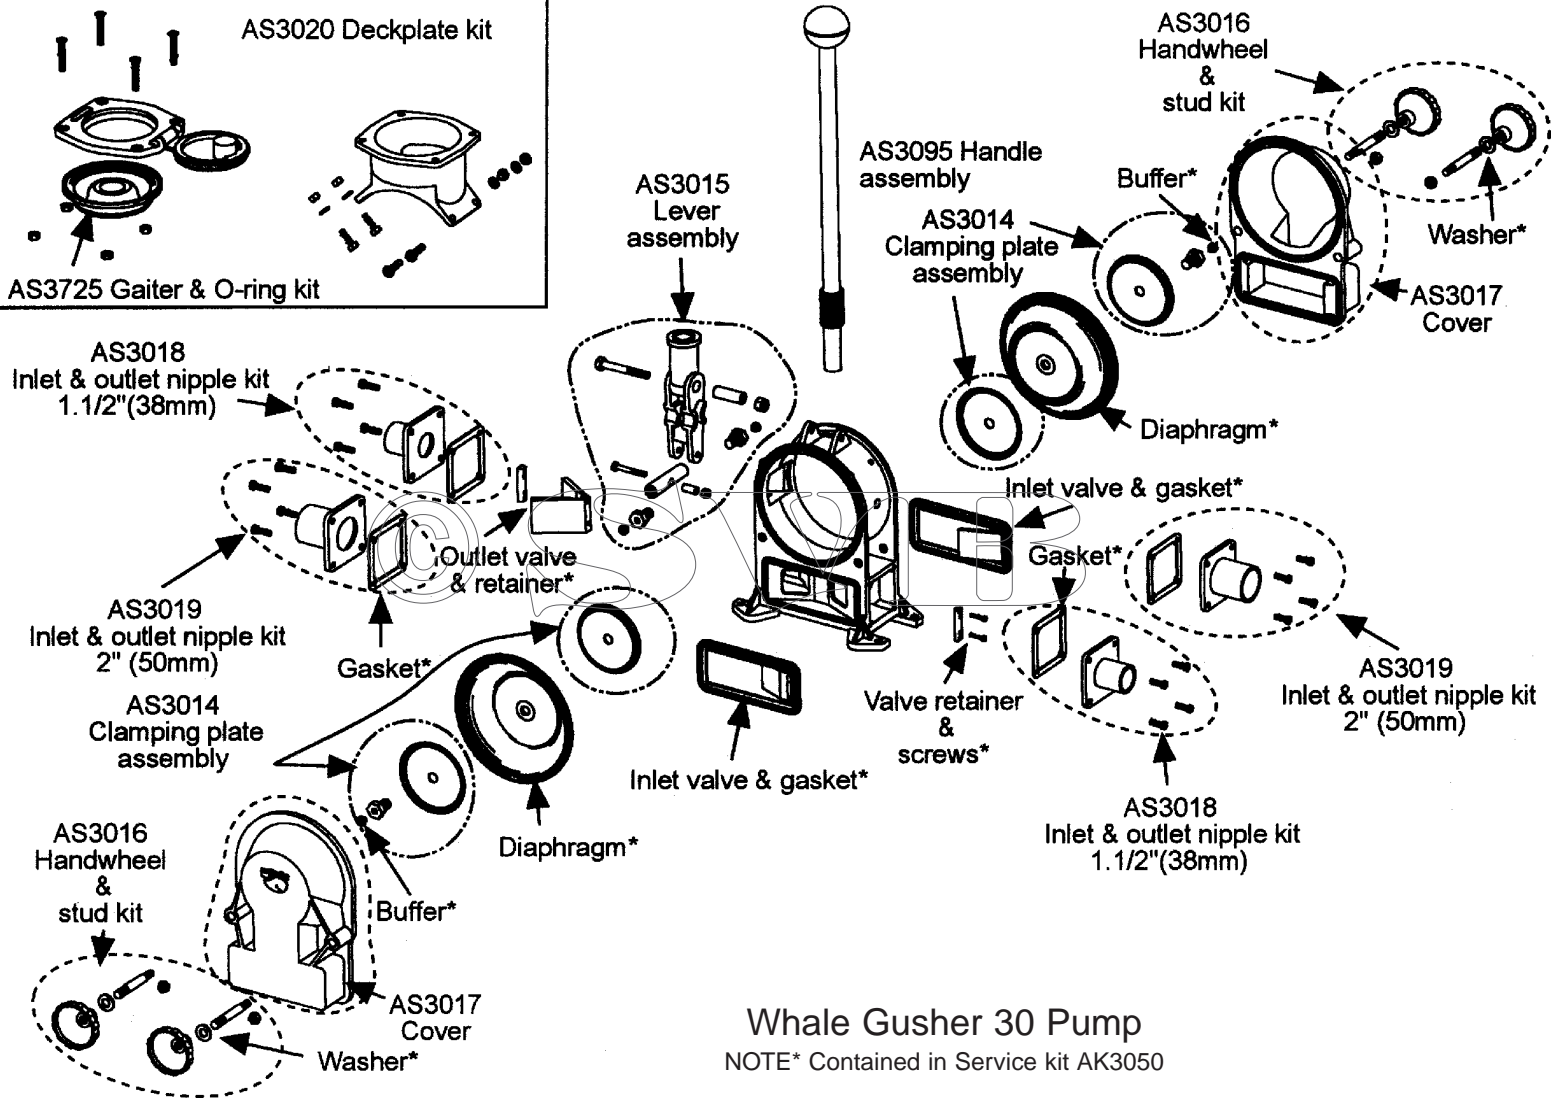

AS4405 Handle assembly s/s with lanyard

AS3751 Long handle assembly s/s 600mm

Part Number for individual items:

677-15	Hinge bush
677-16	Clamping eyebolt
677-17	Handwheel
677-37	Screw 2BA

This product is now out of production and has been replaced by Gusher 30 Pump (see page 51)  
Spares available while stocks last.