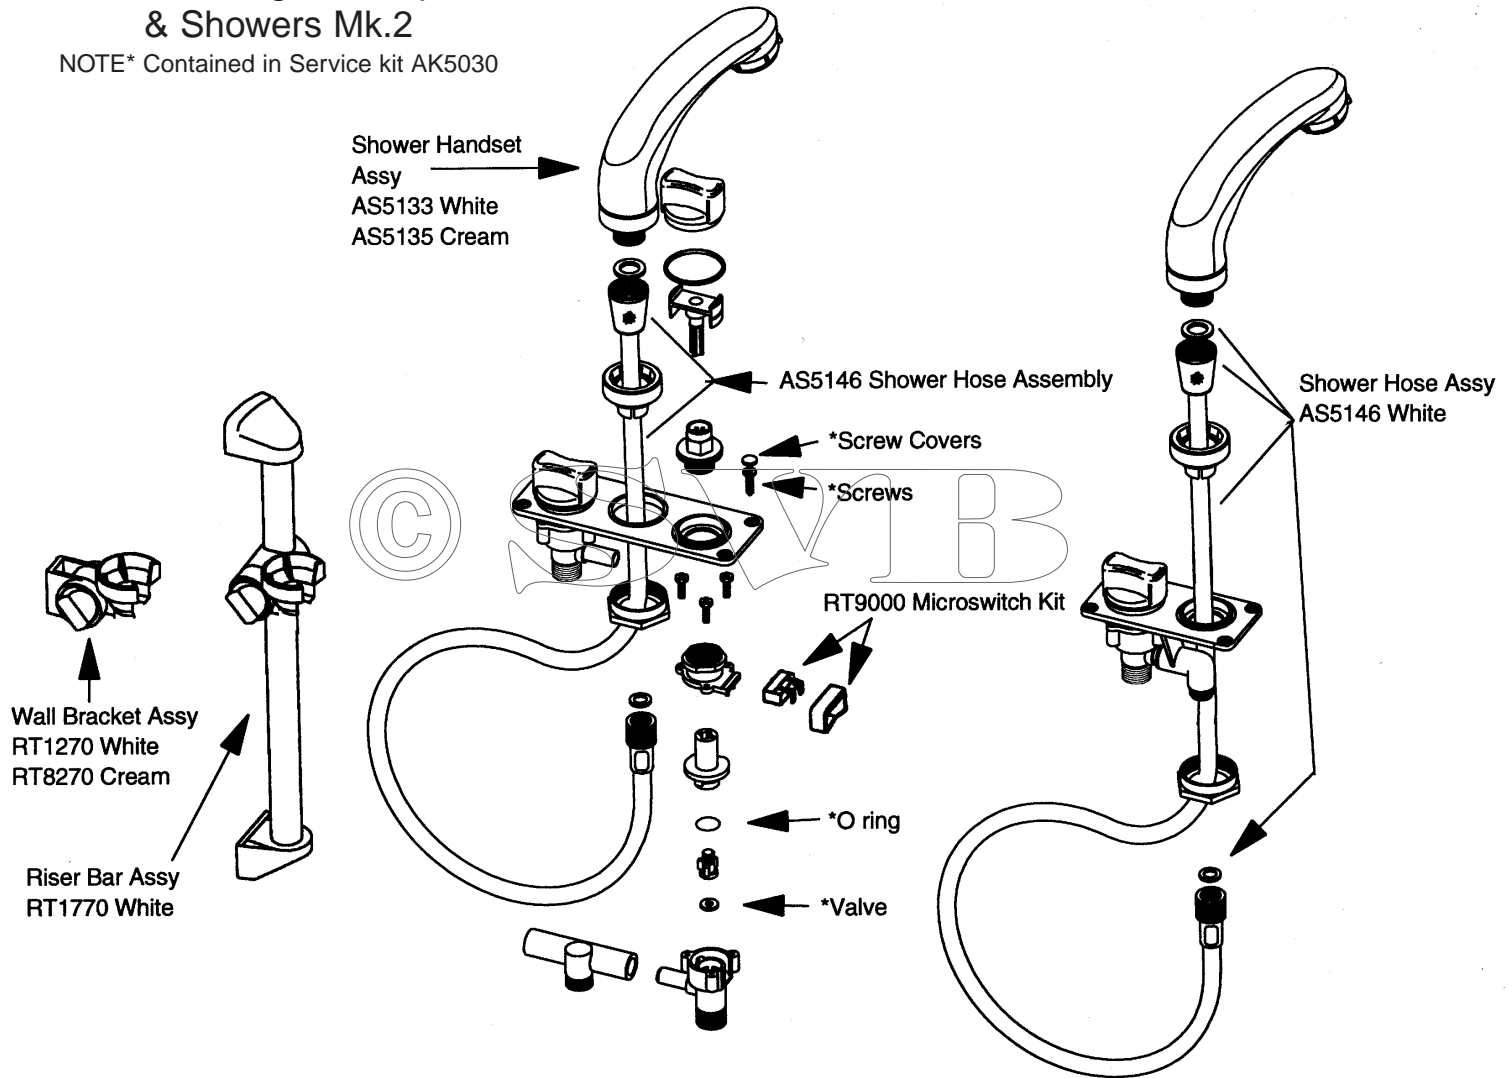

Whale Elegance Taps & Showers Mk.2

NOTE* Contained in Service kit AK5030