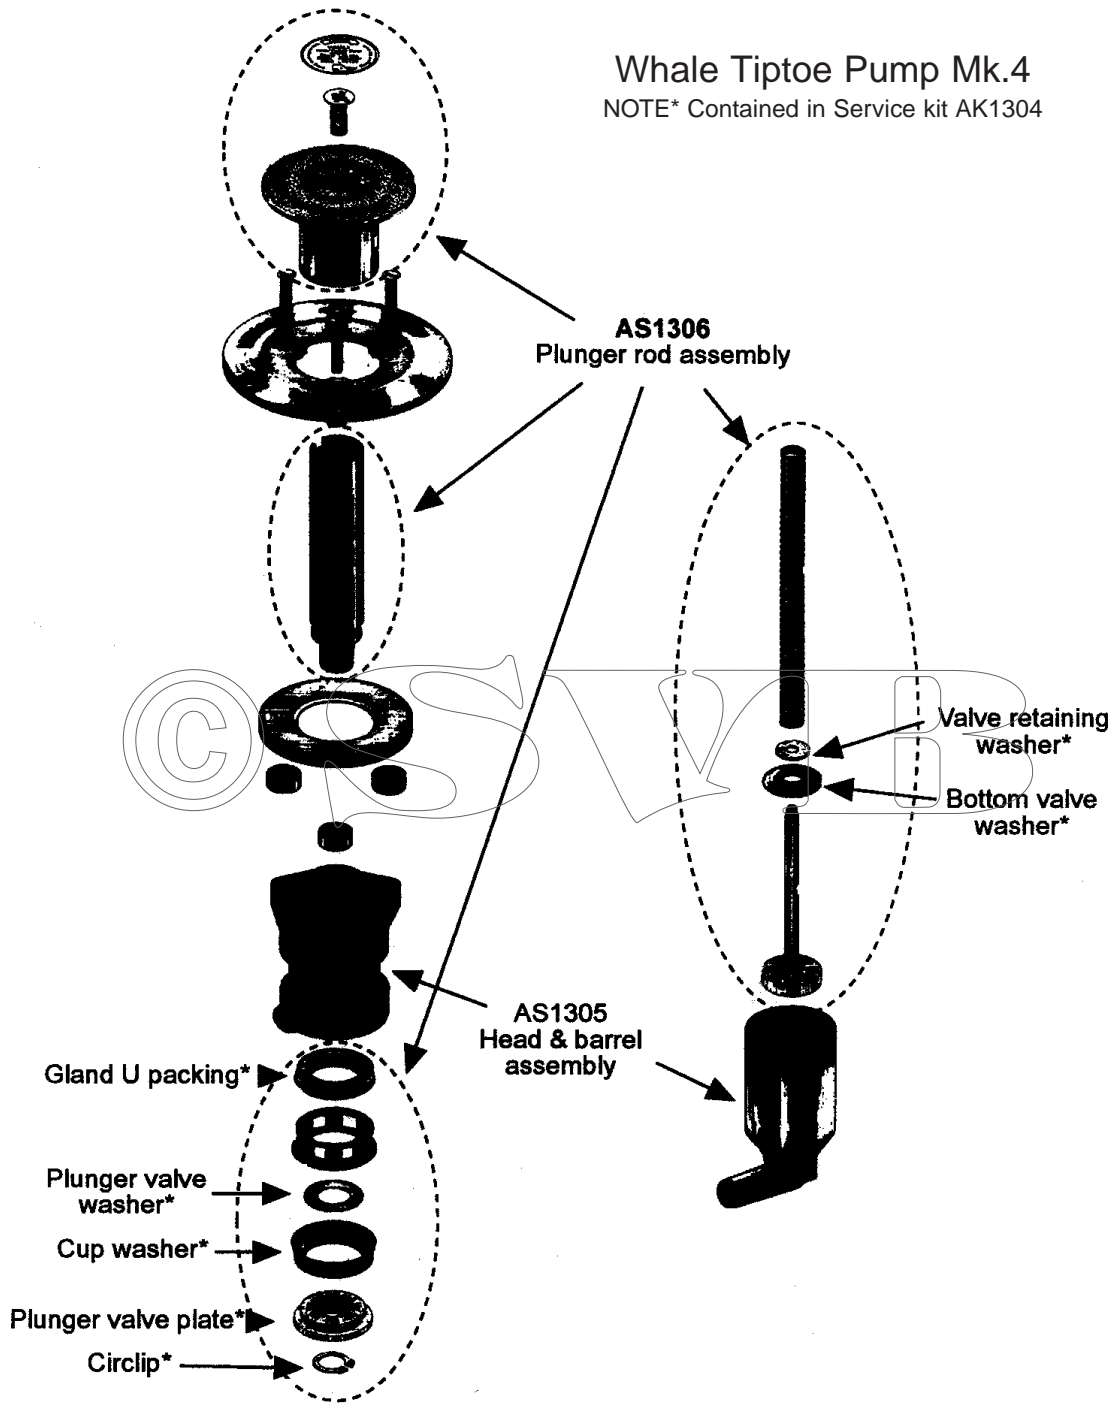

Whale Tiptoe Pump Mk.4

NOTE* Contained in Service kit AK1304