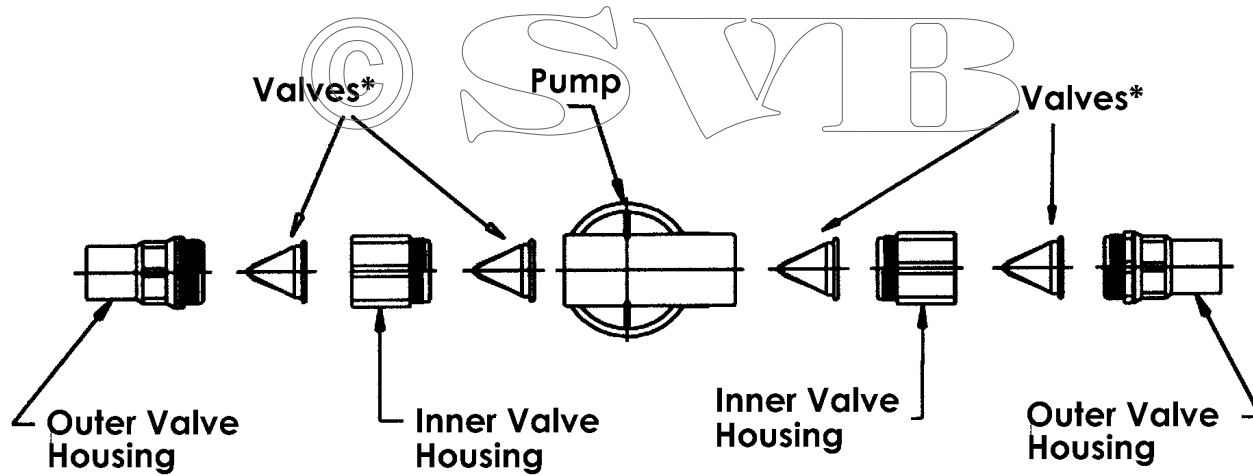

Whale Gulper Toilet Pump

NOTE* Contained in Service kit AK1557