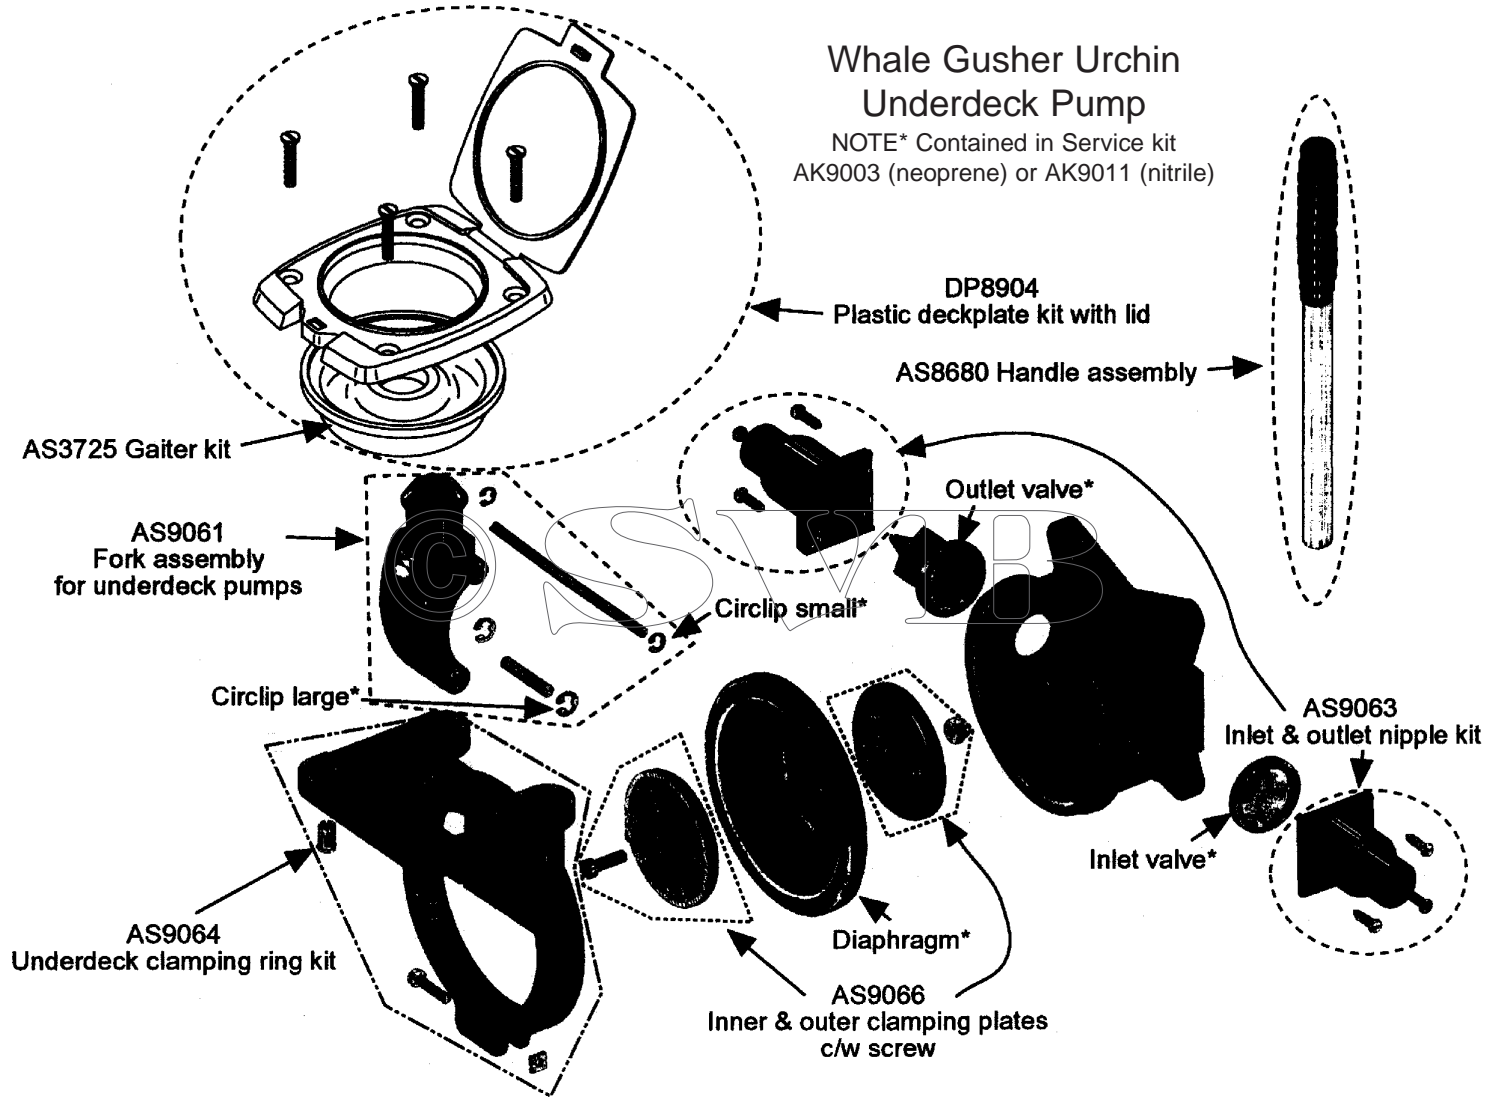

Whale Gusher Urchin Underdeck Pump

NOTE* Contained in Service kit
AK9003 (neoprene) or AK9011 (nitrile)