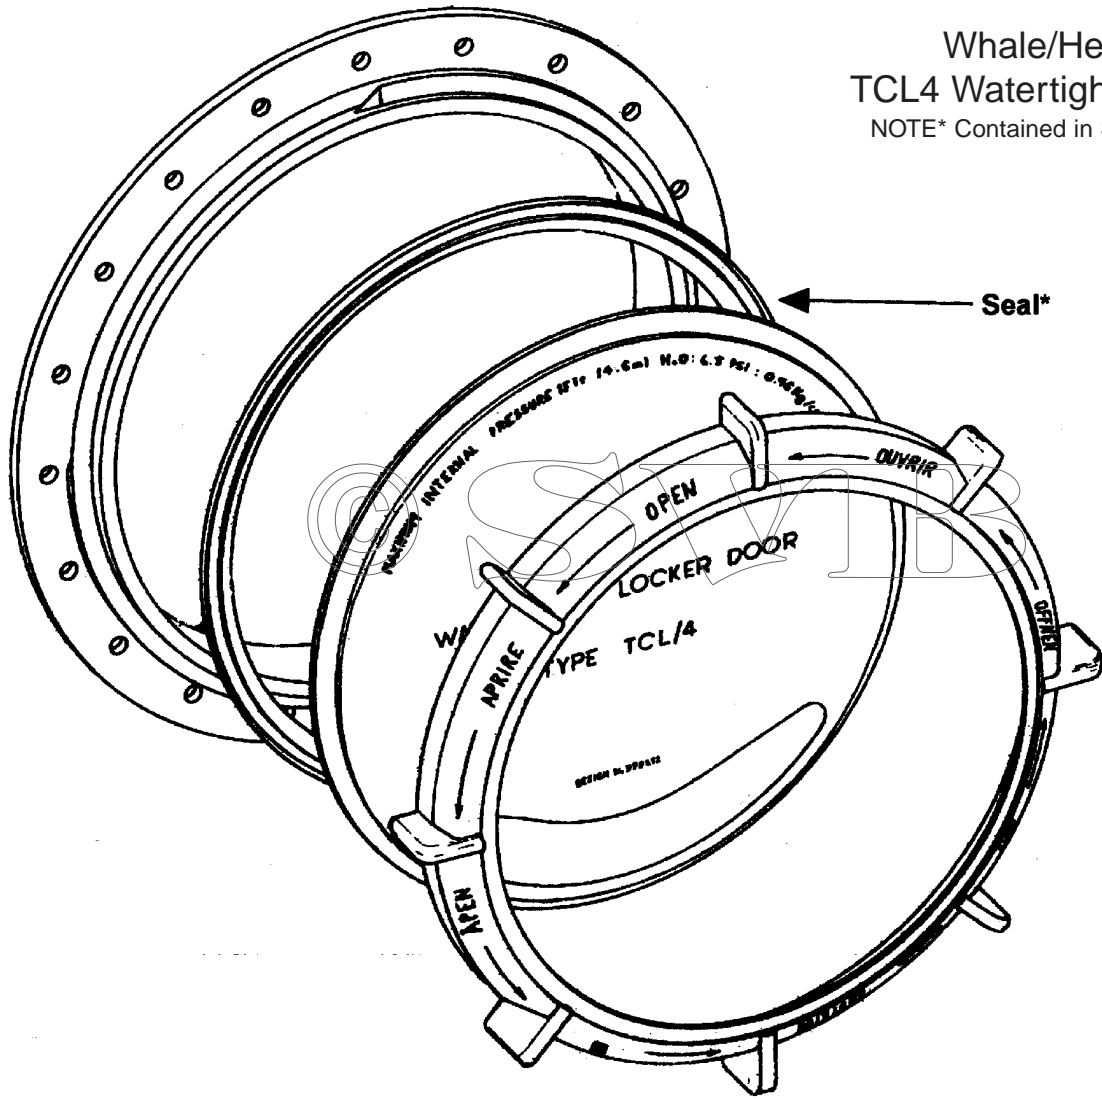

Whale/Henderson TCL4 Watertight Locker Door

NOTE* Contained in Service kit AK4010